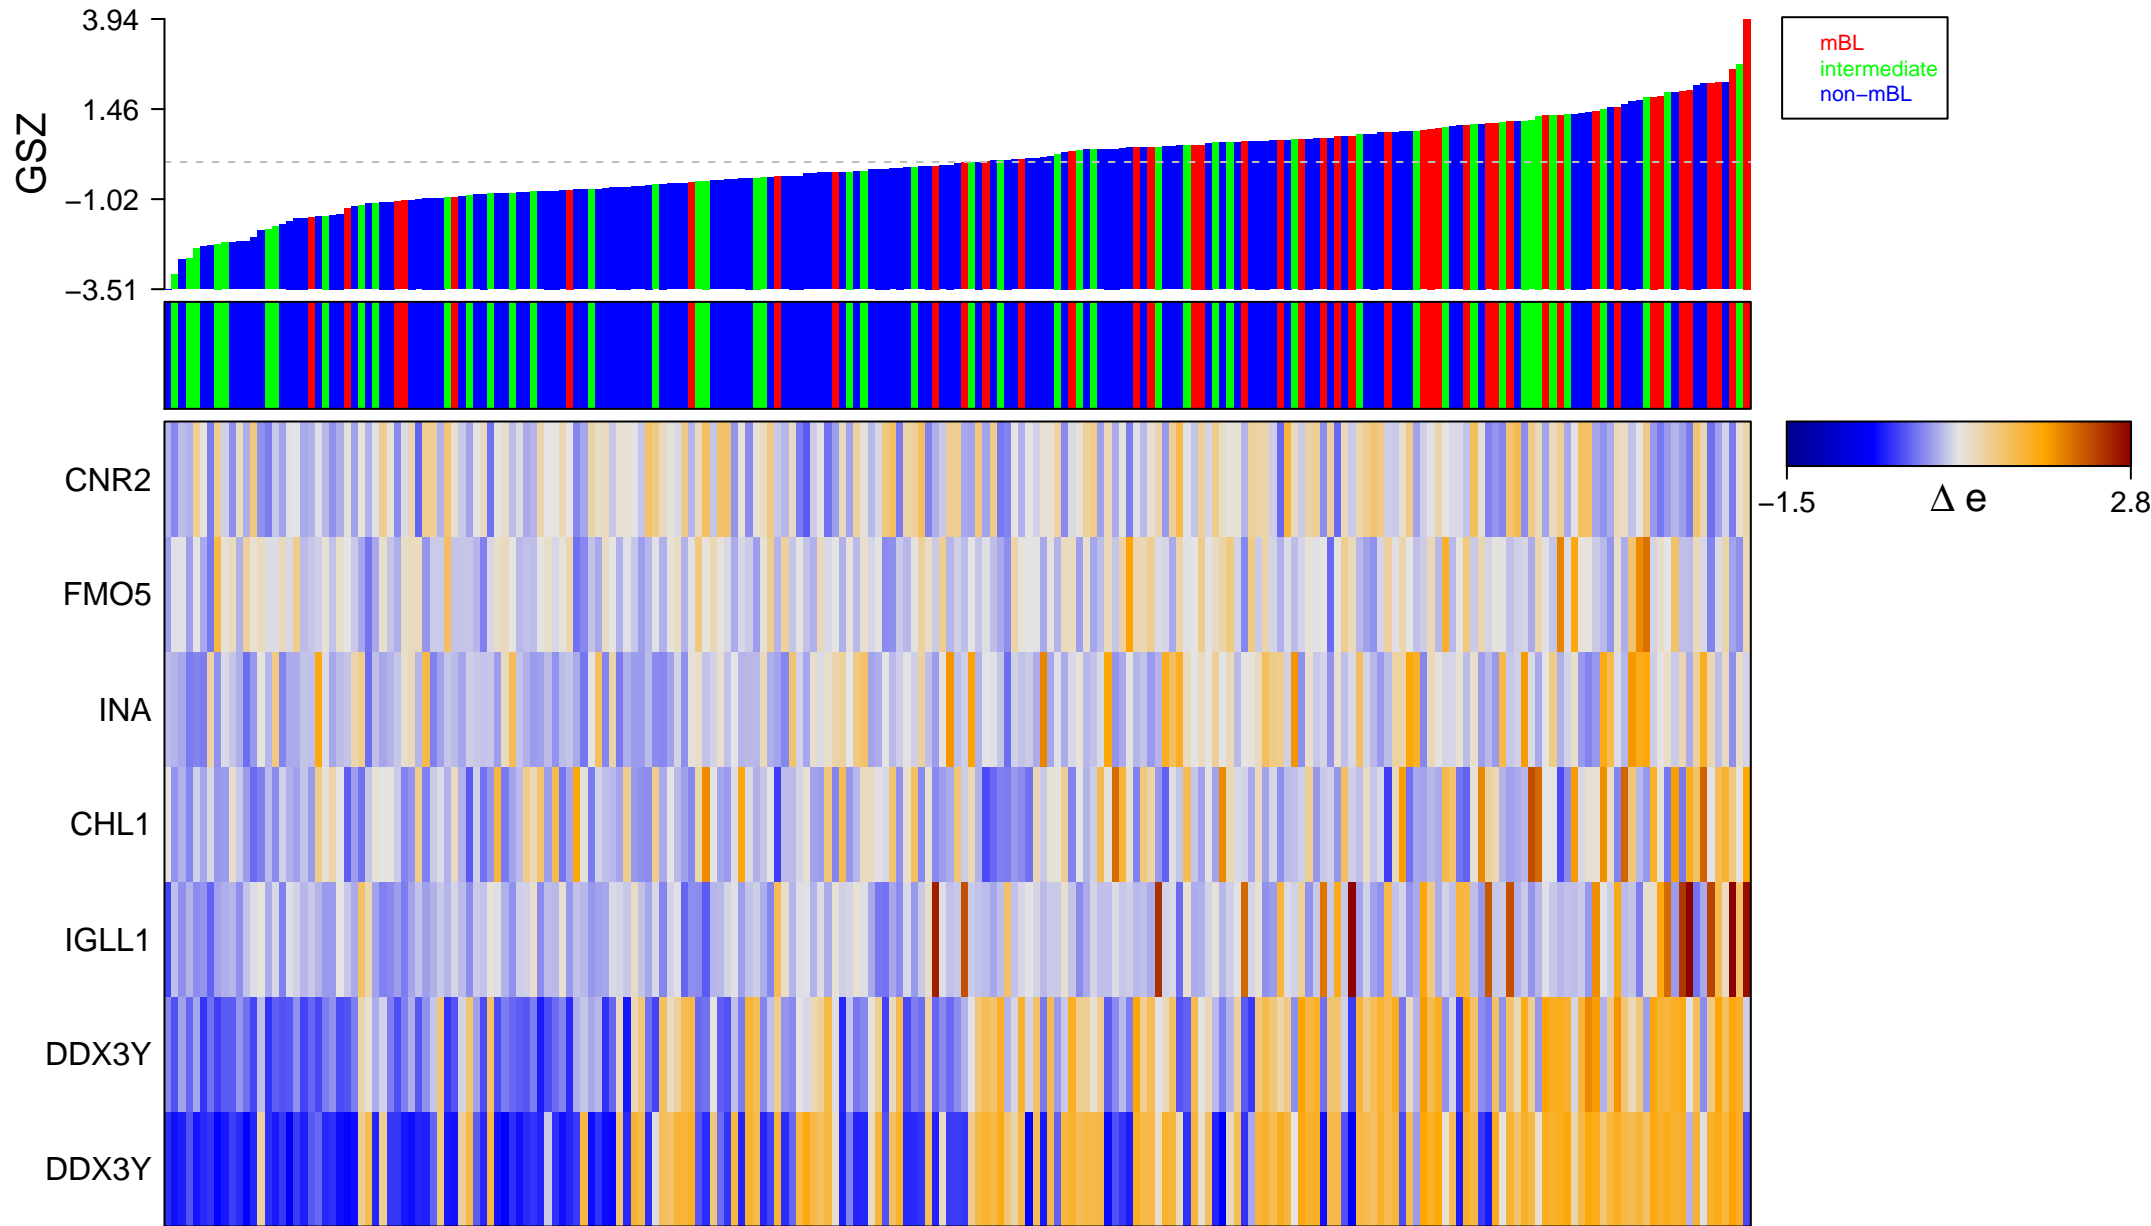

# MAEKAWA\_ATF2\_TARGETS

# MAEKAWA\_ATF2\_TARGETS

■ on  
■ -  
□ off