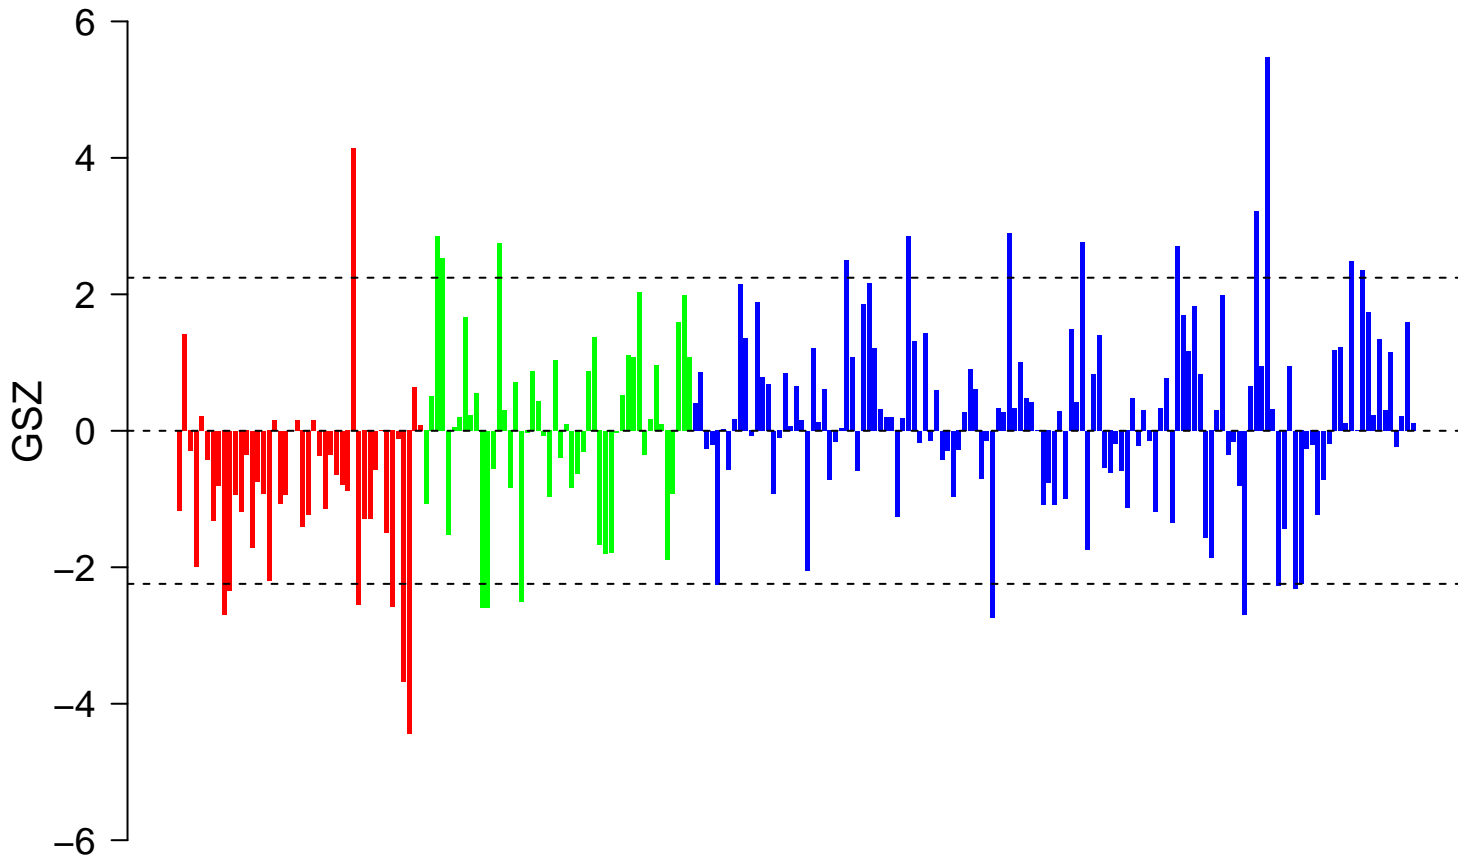

LUCAS_HNF4A_TARGETS_UP

■ on
■ -
□ off

LUCAS_HNF4A_TARGETS_UP