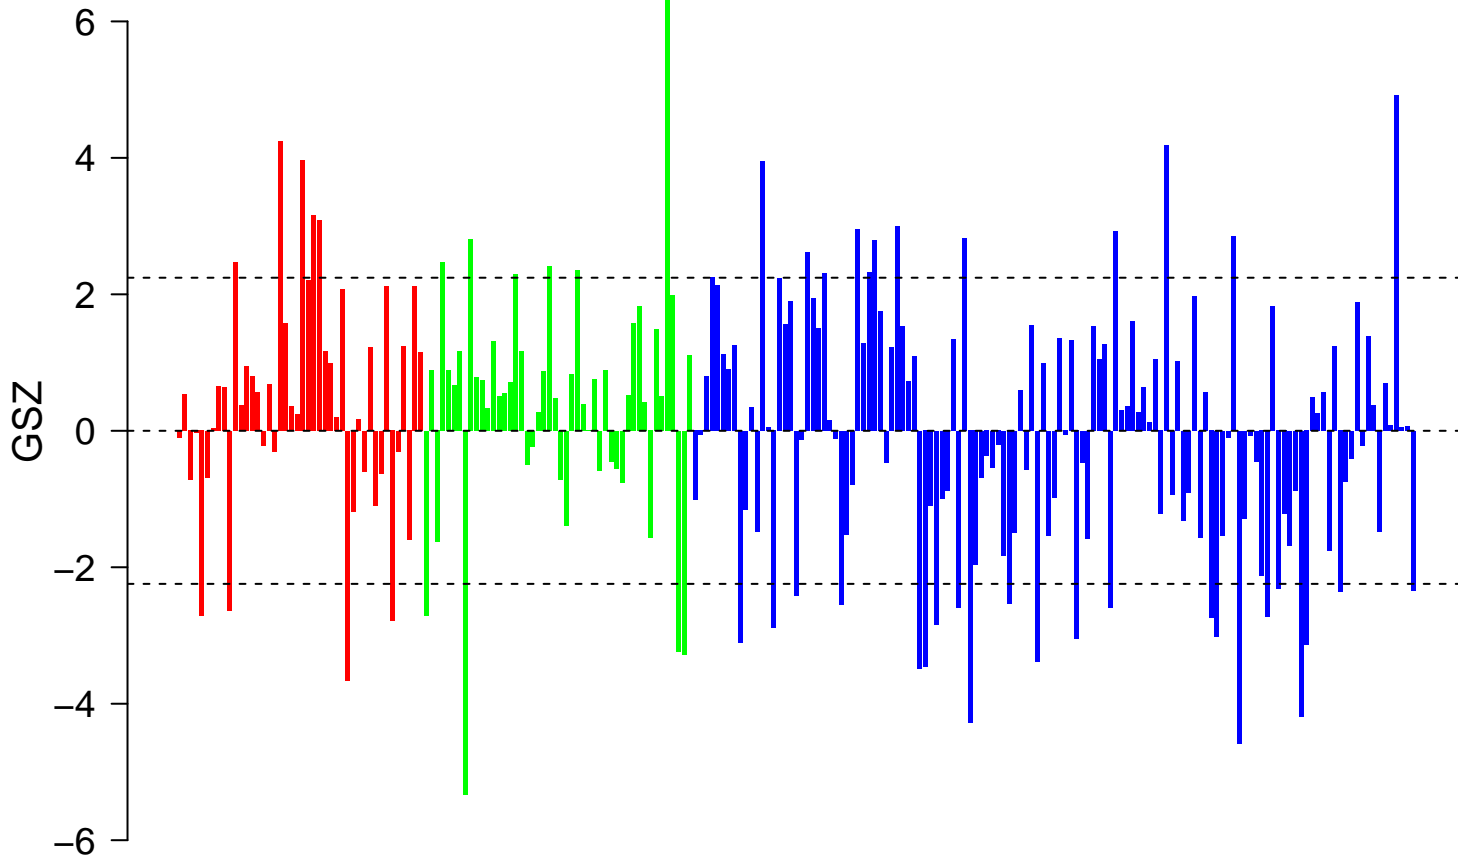

LOCKWOOD_AMPLIFIED_IN_LUNG_CANCER

LOCKWOOD_AMPLIFIED_IN_LUNG_CANCER

■ on
■ -
□ off

LOCKWOOD_AMPLIFIED_IN_LUNG_CANCER