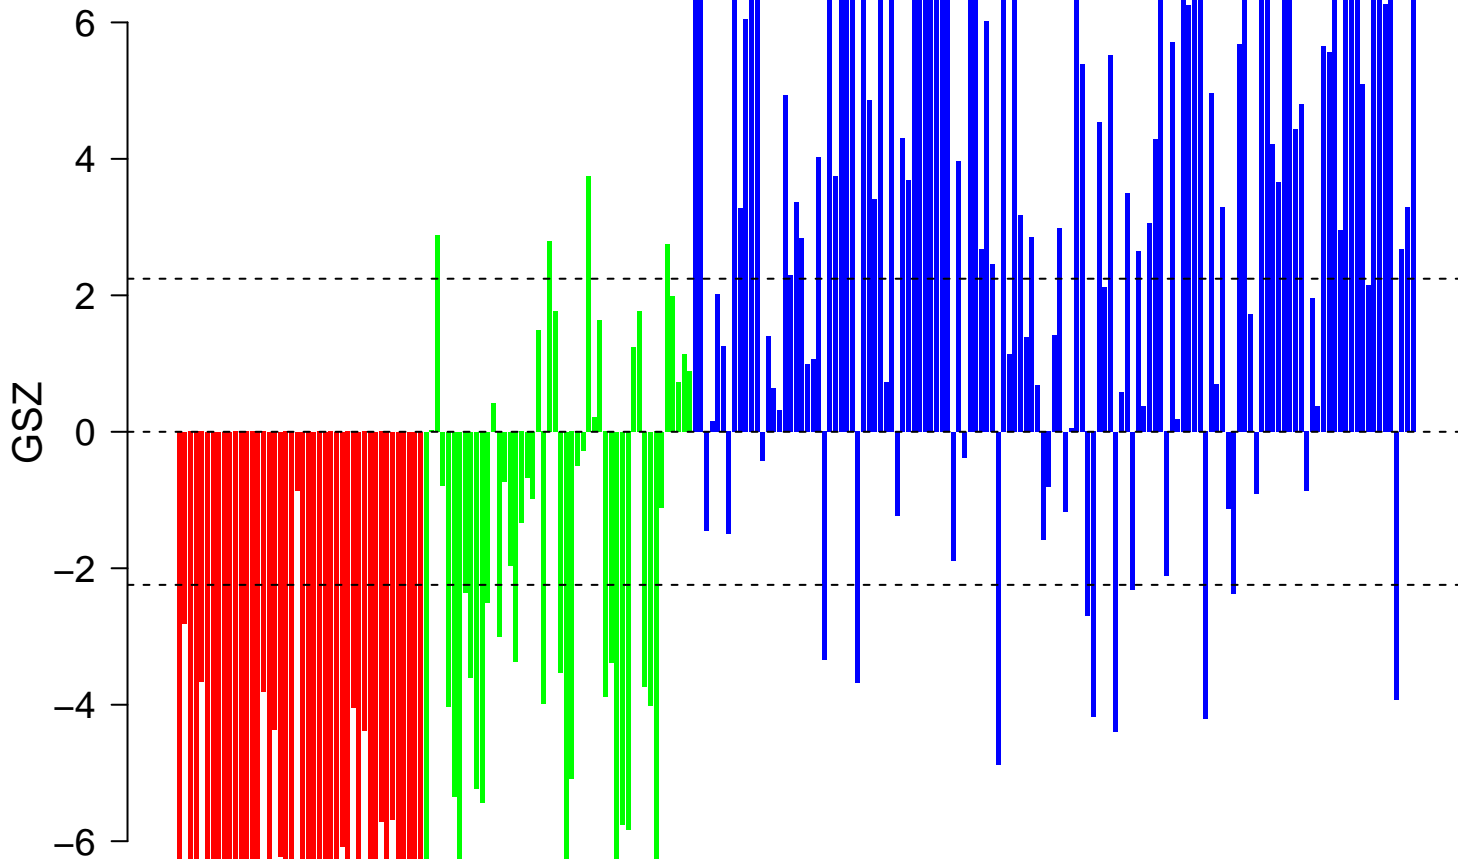

LI_INDUCED_T_TO_NATURAL_KILLER_UP

■ on
■ -
□ off

LI_INDUCED_T_TO_NATURAL_KILLER_UP