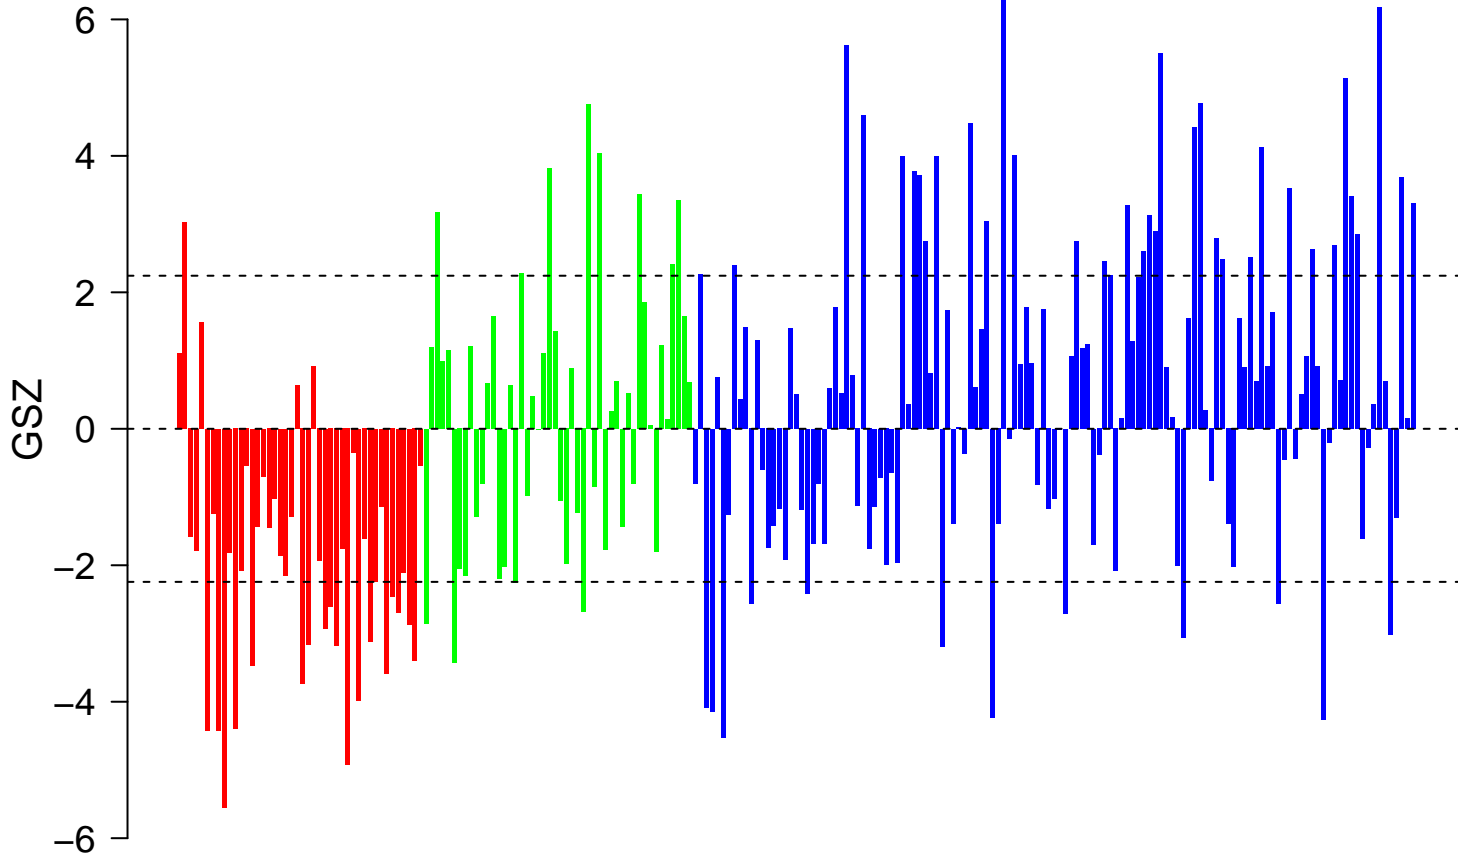

LI_INDUCED_T_TO_NATURAL_KILLER_DN

LI_INDUCED_T_TO_NATURAL_KILLER_DN

■ on
■ -
□ off

LI_INDUCED_T_TO_NATURAL_KILLER_DN