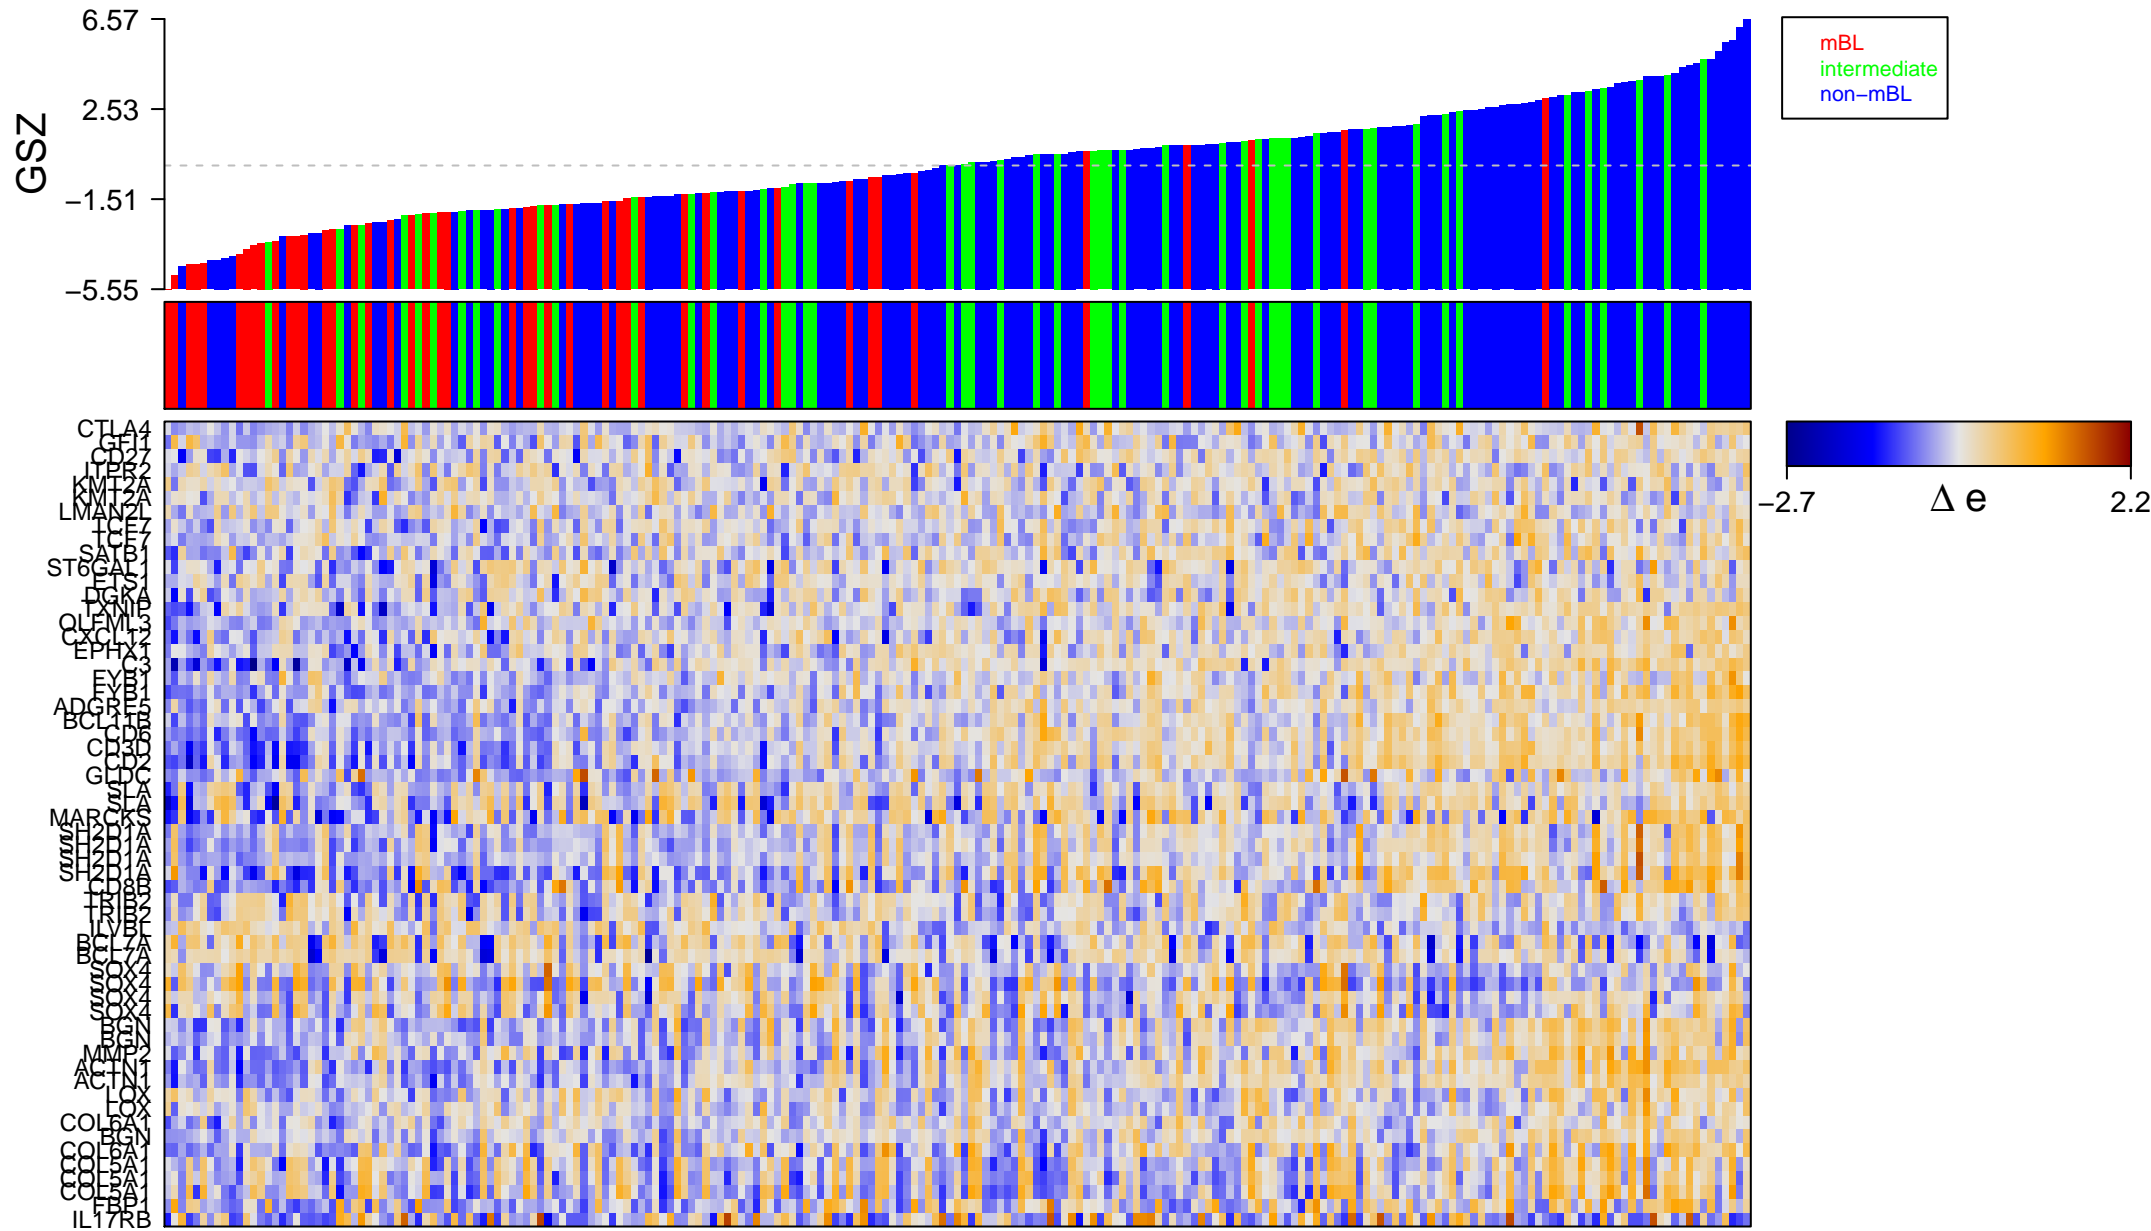

LI_INDUCED_T_TO_NATURAL_KILLER_DN

LI_INDUCED_T_TO_NATURAL_KILLER_DN

■ on
■ -
□ off

LI_INDUCED_T_TO_NATURAL_KILLER_DN