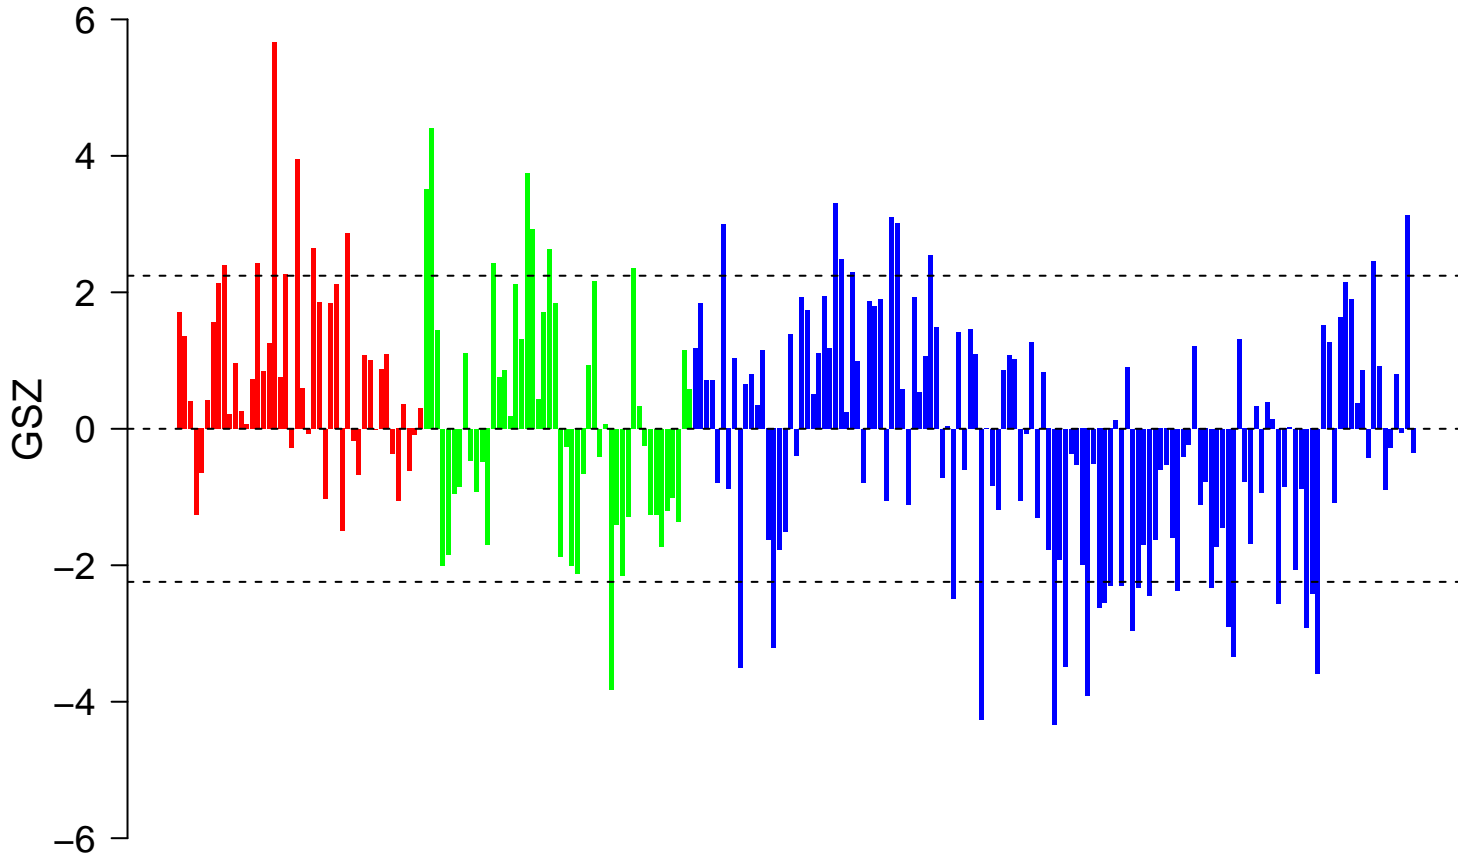

LIU_VMYB_TARGETS_UP

■ on
■ -
□ off

LIU_VMYB_TARGETS_UP