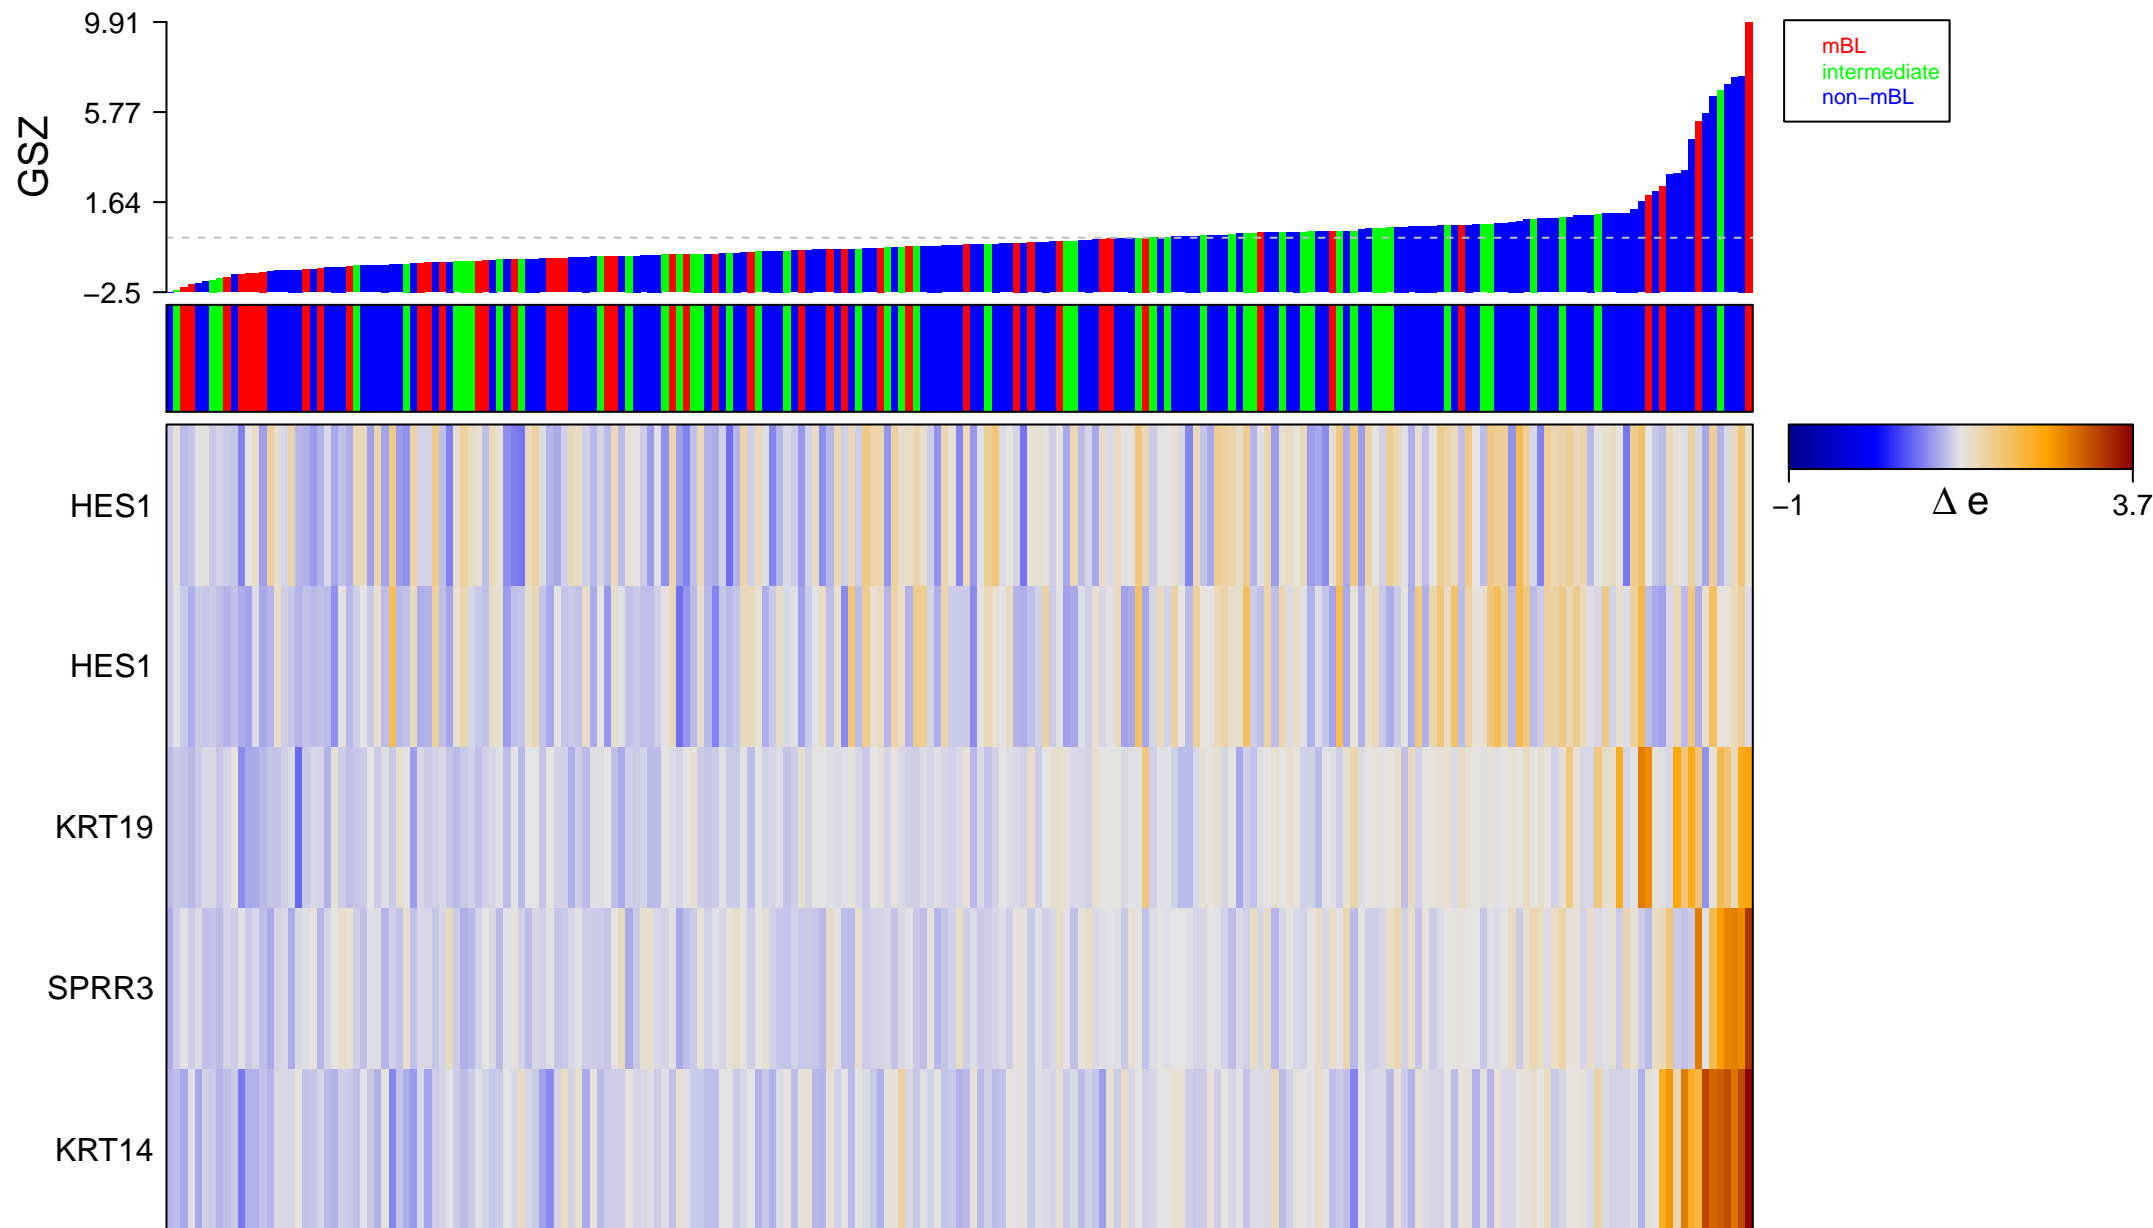

LIU_CDX2_TARGETS_DN

LIU_CDX2_TARGETS_DN

■ on
■ -
□ off

LIU_CDX2_TARGETS_DN