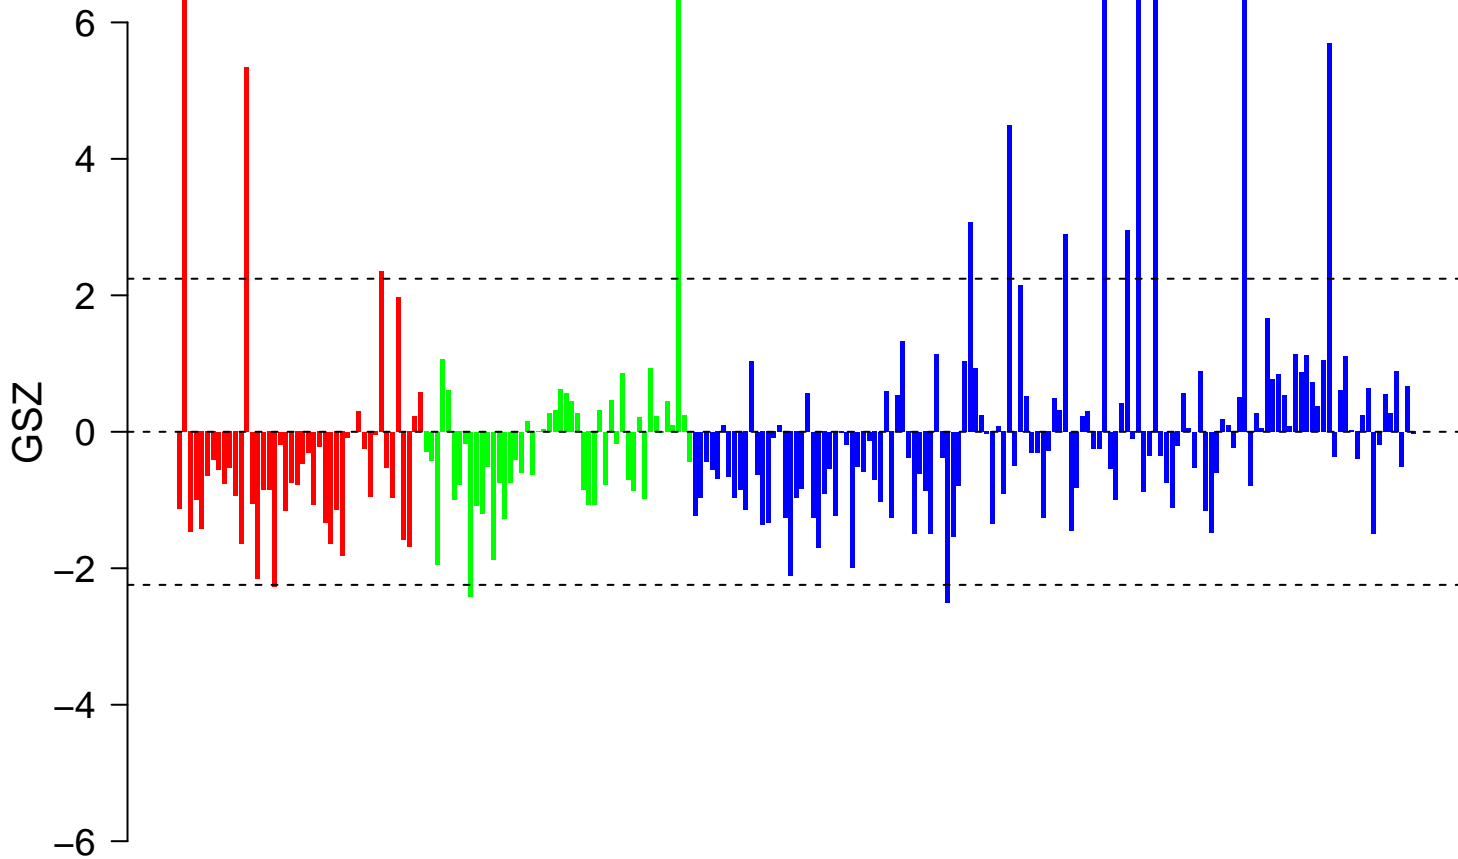

LIU_CDX2_TARGETS_DN

LIU_CDX2_TARGETS_DN

■ on
■ -
□ off

LIU_CDX2_TARGETS_DN