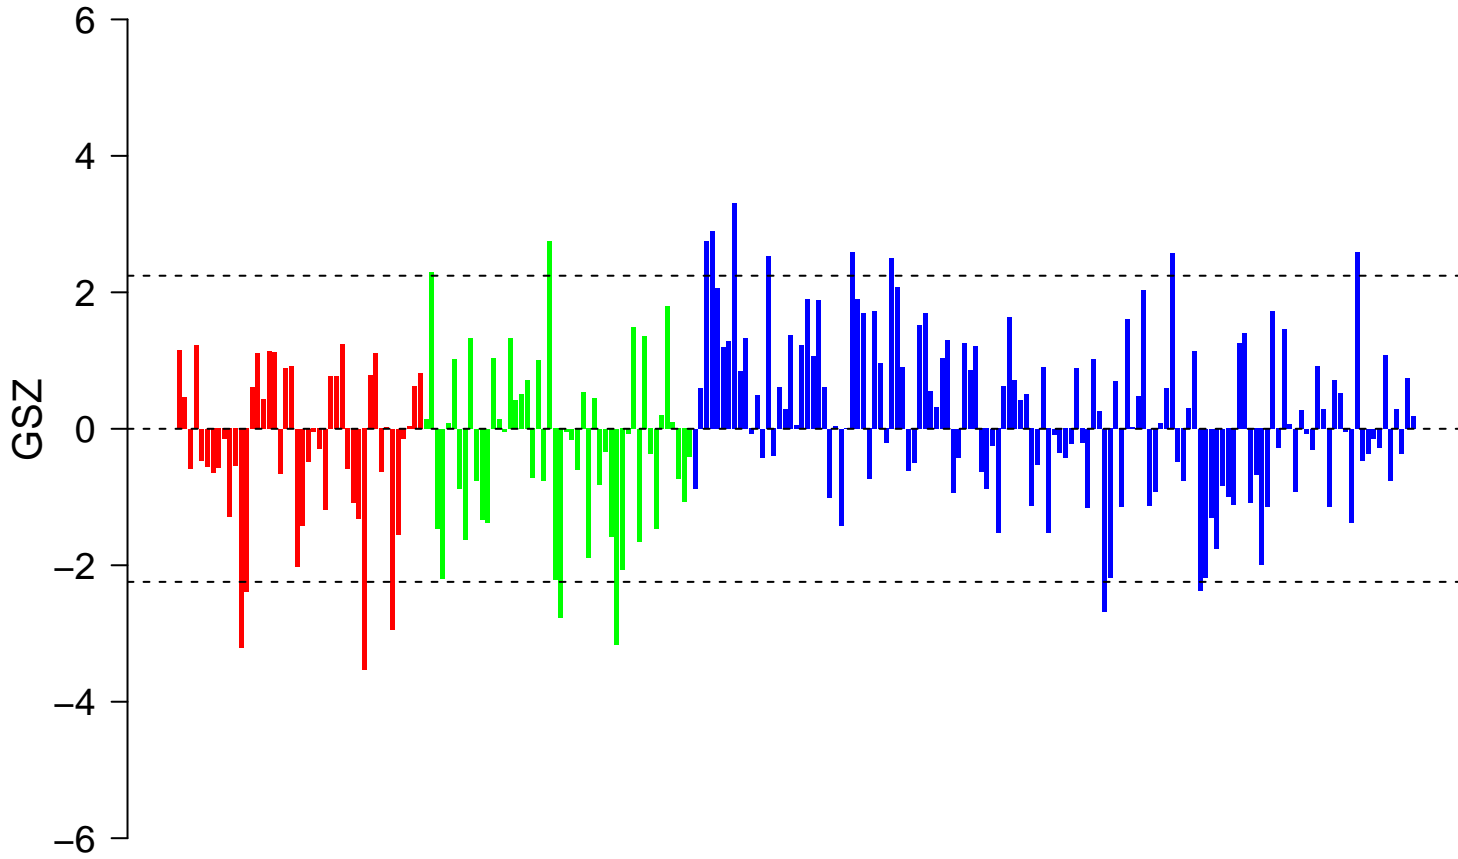

# LINSLEY\_MIR16\_TARGETS

■ on  
■ -  
□ off