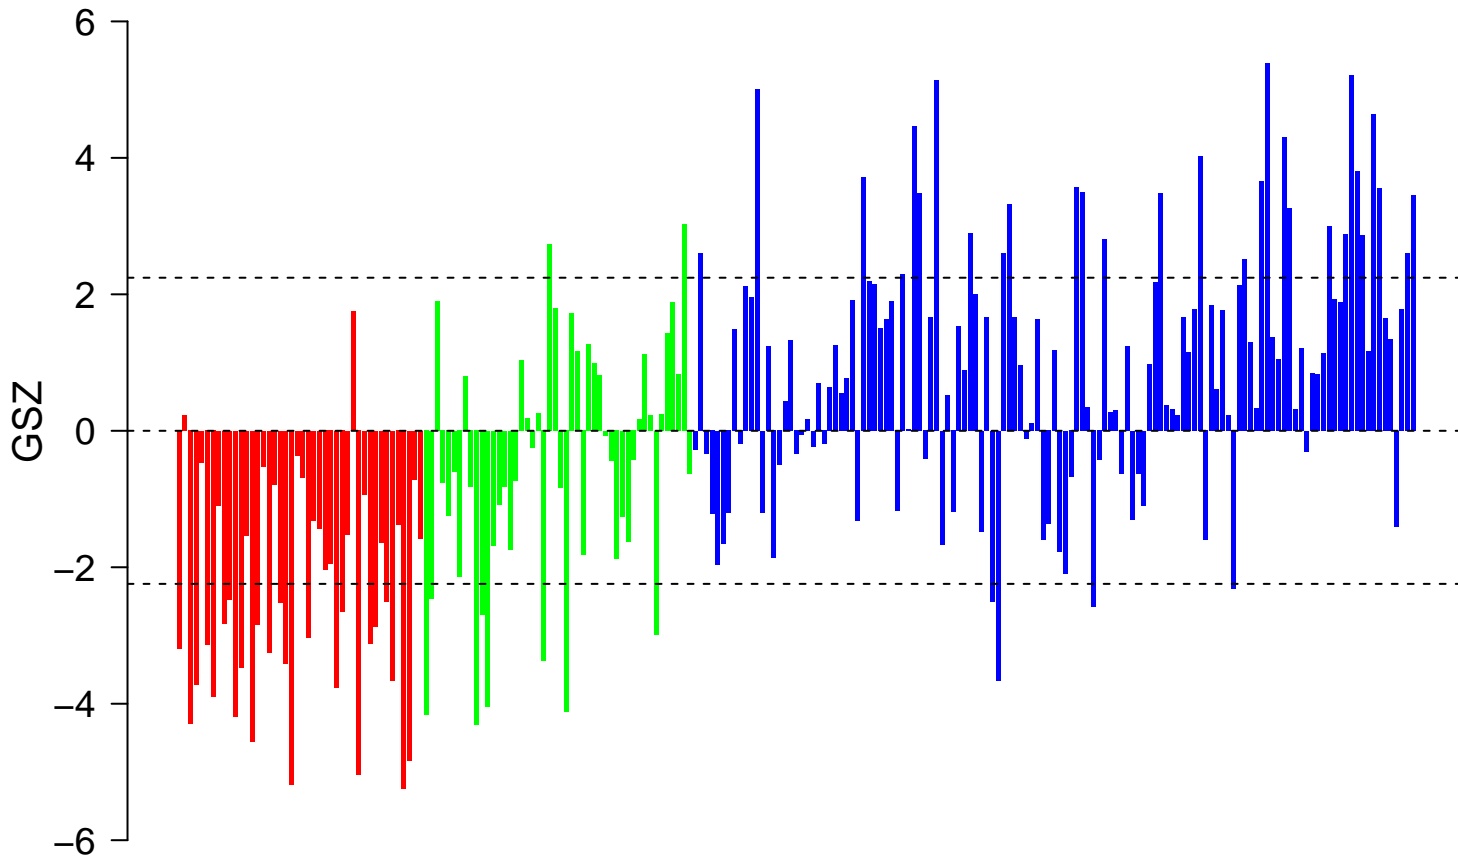

# LE\_EGR2\_TARGETS\_DN

■ on  
■ -  
□ off

# LE\_EGR2\_TARGETS\_DN