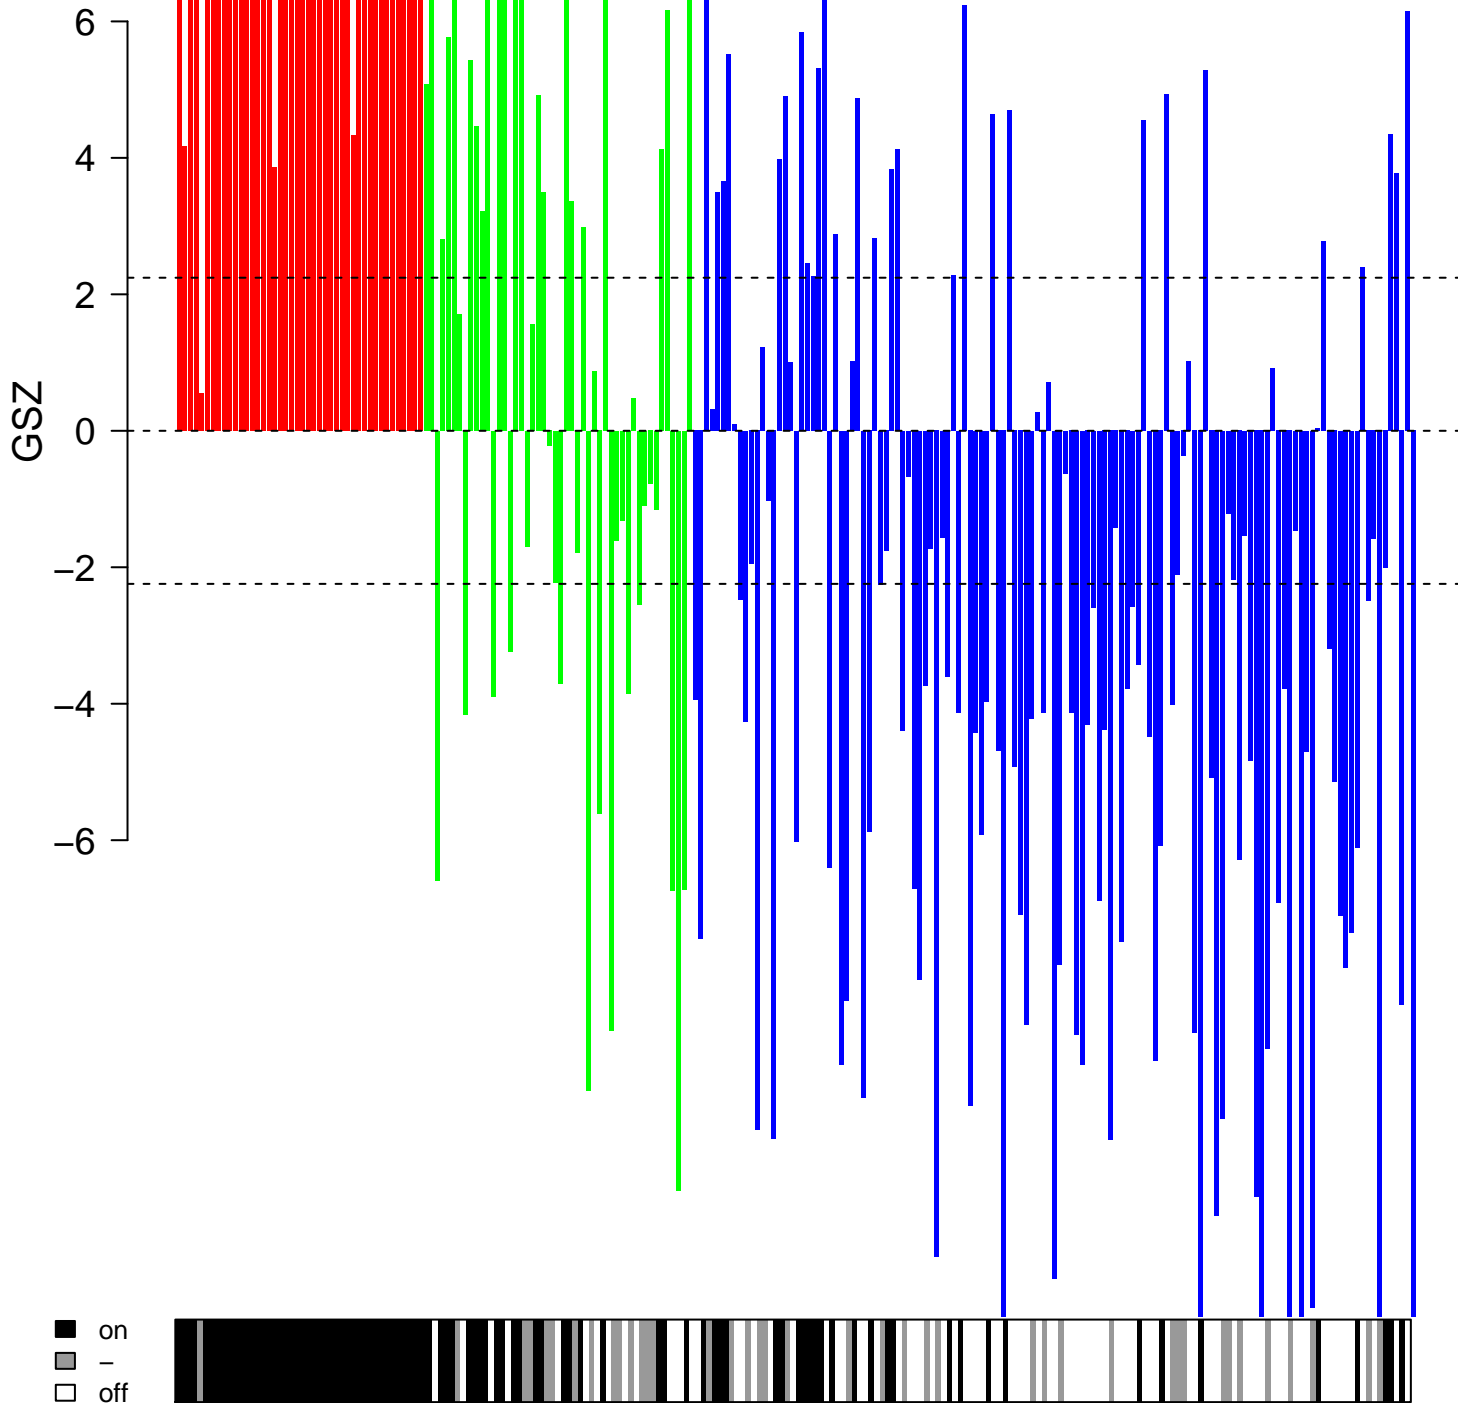

LEE_BMP2_TARGETS_DN

LEE_BMP2_TARGETS_DN