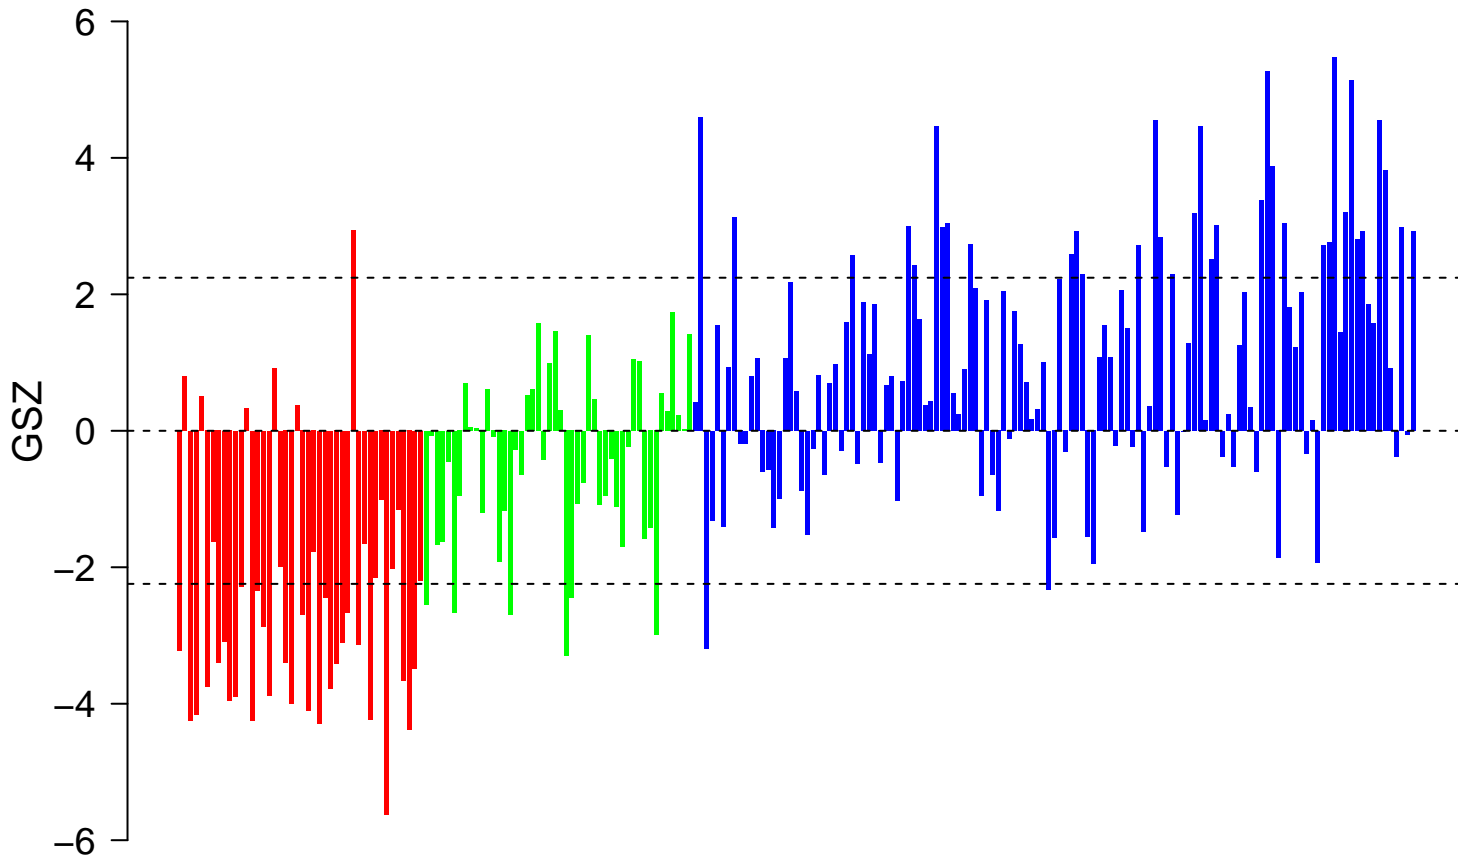

# LABBE\_WNT3A\_TARGETS\_DN

■ on  
■ -  
□ off