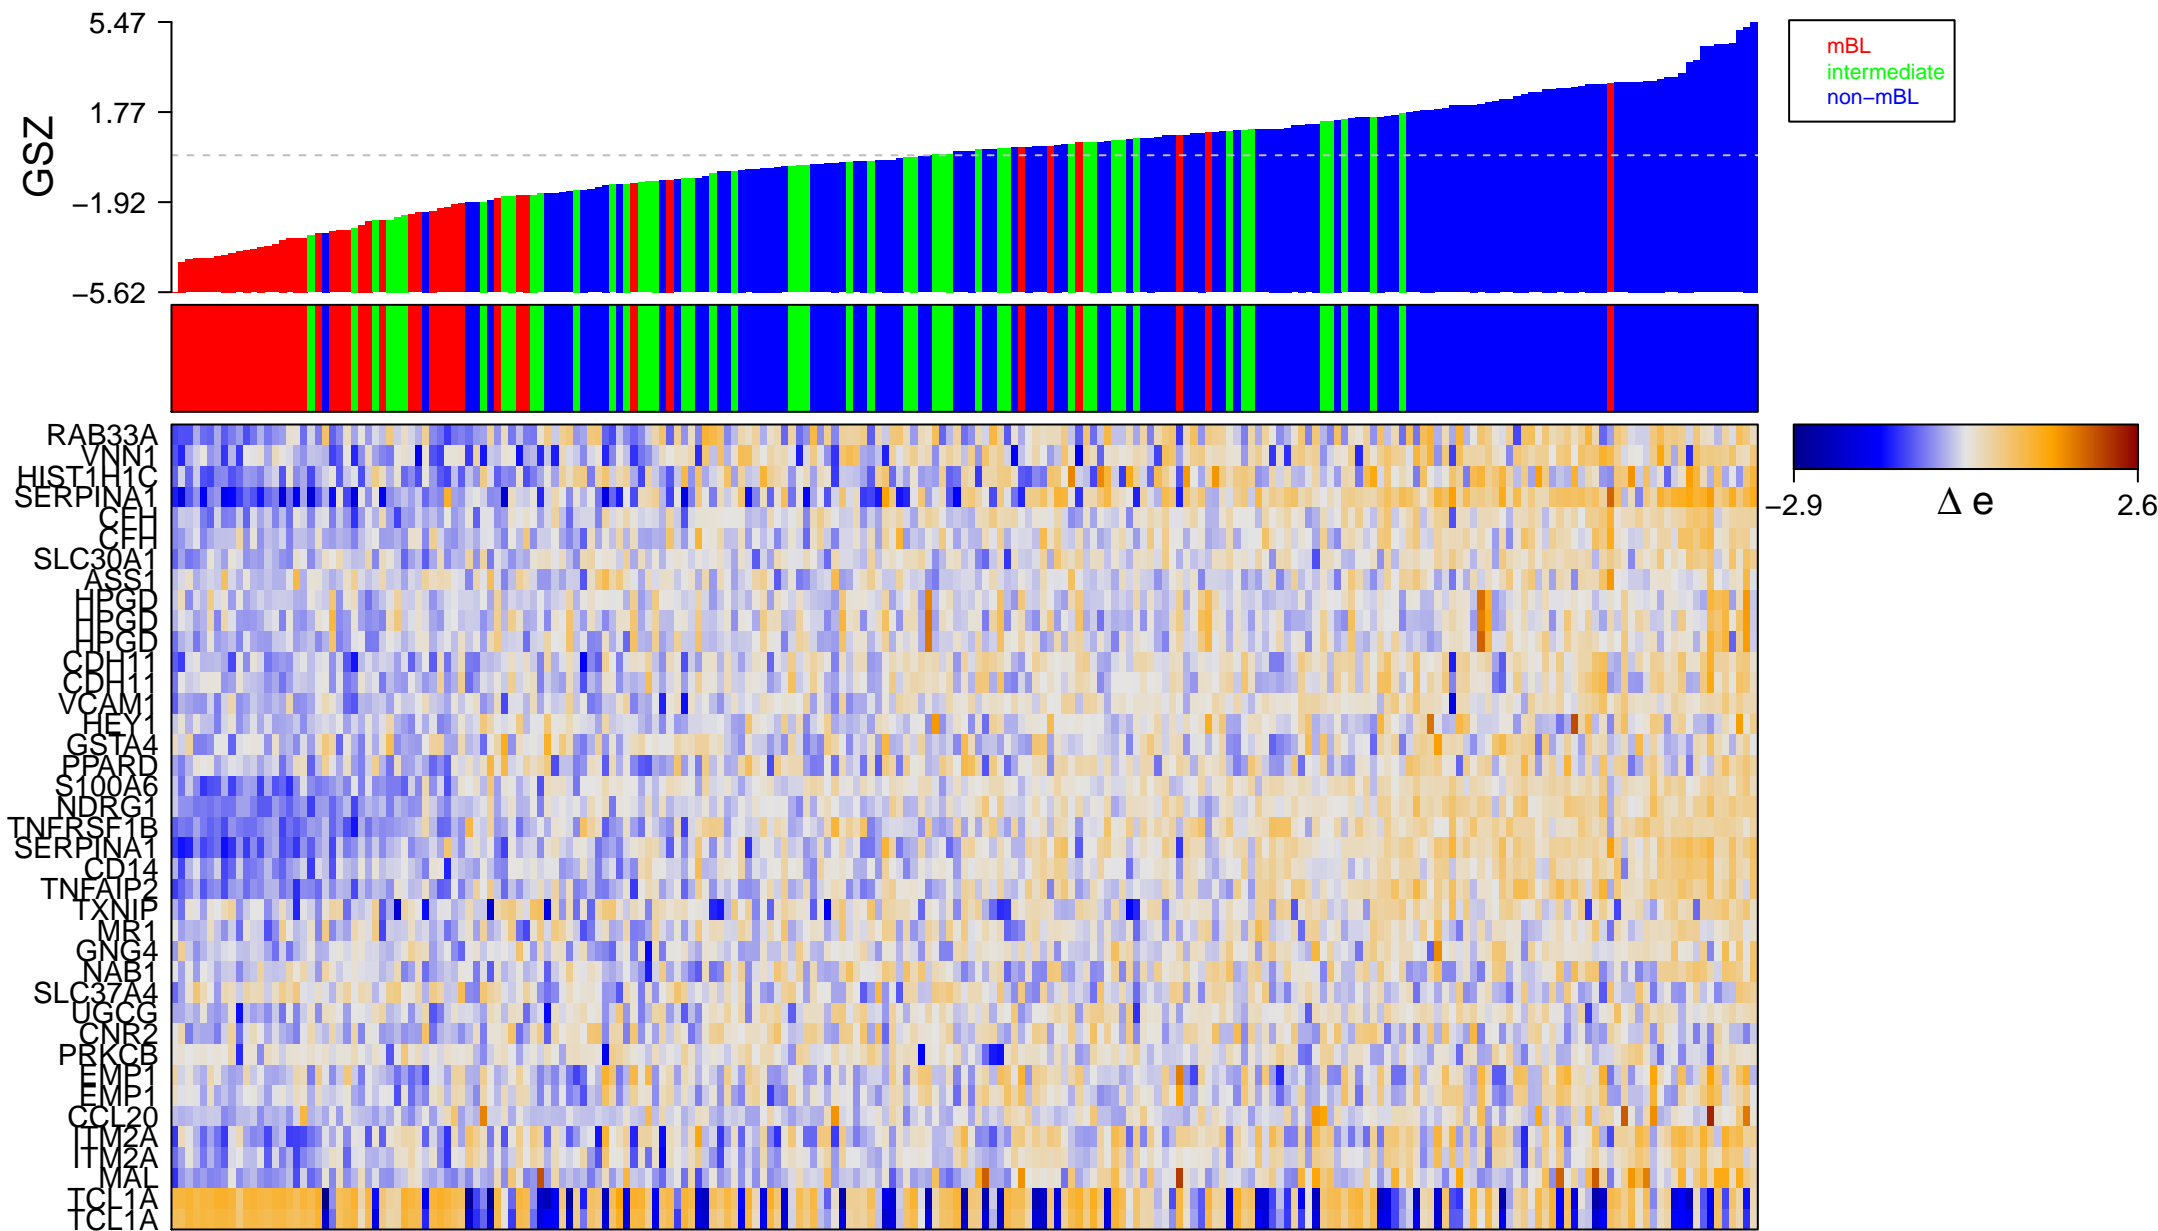

# LABBE\_WNT3A\_TARGETS\_DN

# LABBE\_WNT3A\_TARGETS\_DN

■ on  
■ -  
□ off