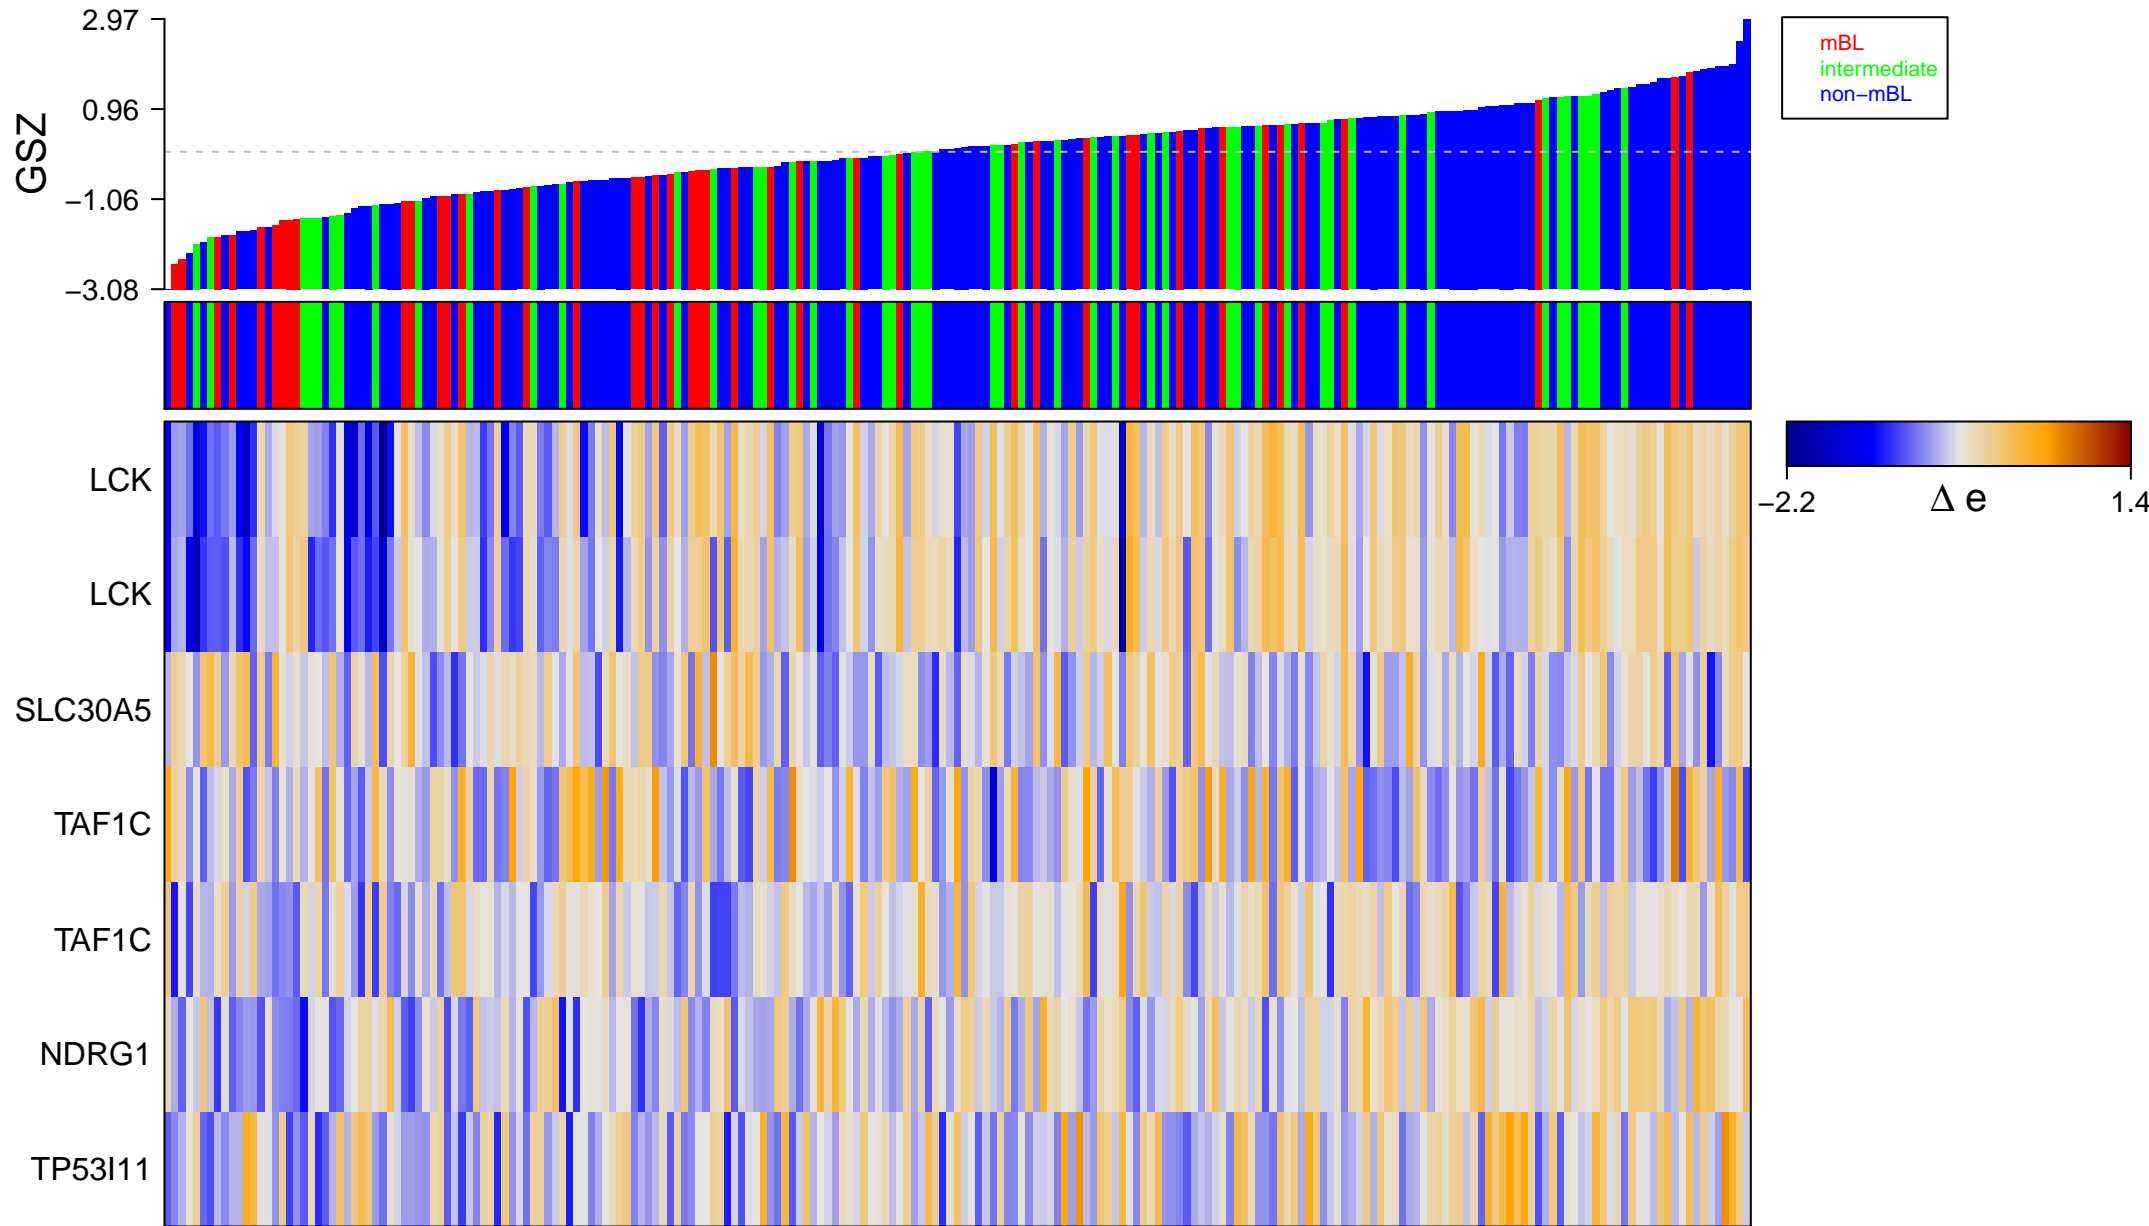

# KYNG\_ENVIRONMENTAL\_STRESS\_RESPONSE\_NOT\_BY\_UV\_IN\_WS

# KYNG\_ENVIRONMENTAL\_STRESS\_RESPONSE\_NOT\_BY\_UV\_IN\_WS

■ on  
■ -  
□ off