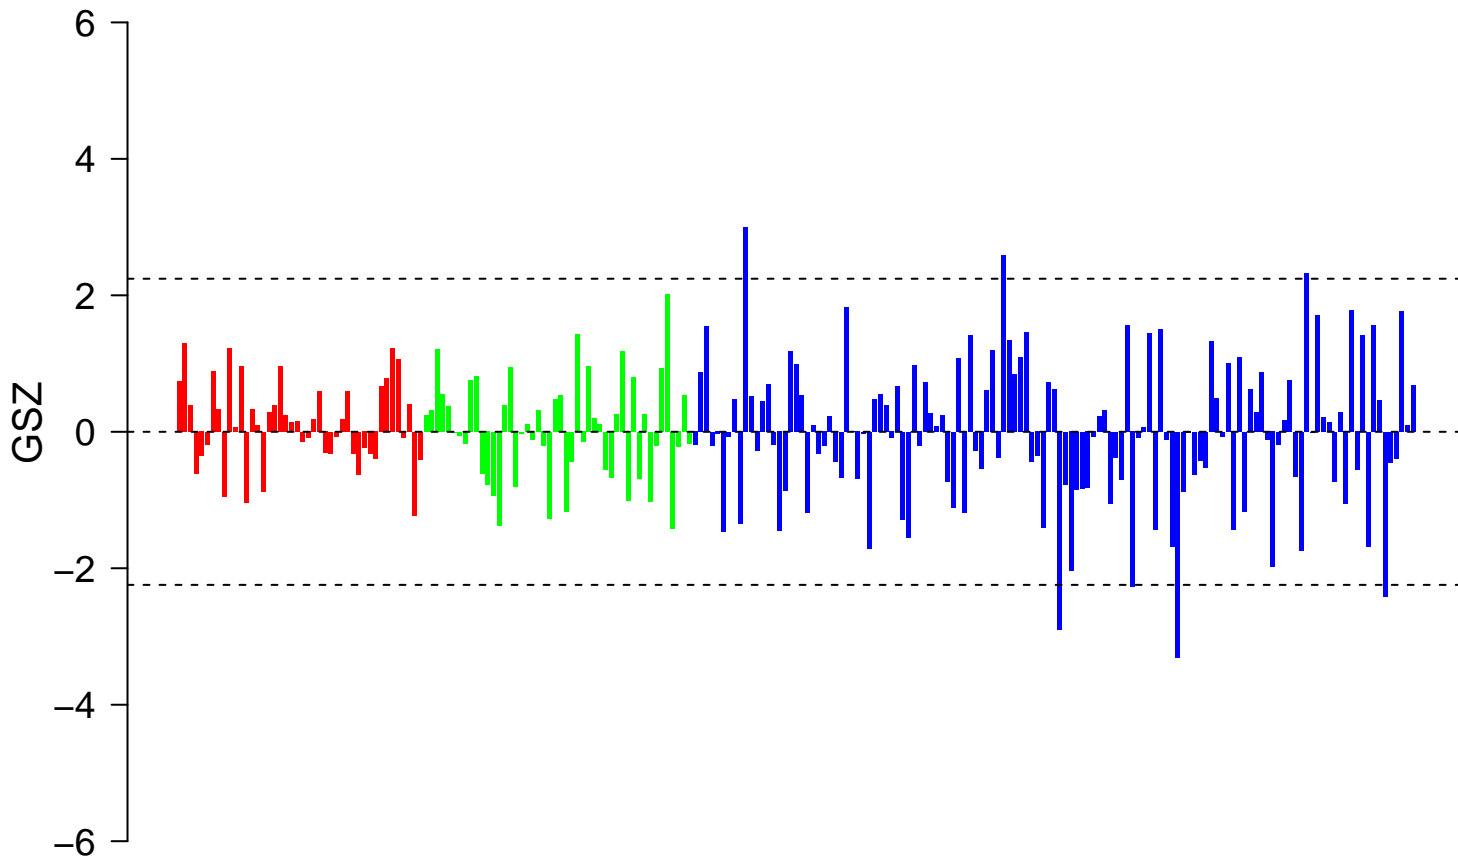

KYNG_ENVIRONMENTAL_STRESS_RESPONSE_NOT_BY_GAMMA_IN_WS

YOUNG_ENVIRONMENTAL_STRESS_RESPONSE_NOT_BY_GAMMA_IN_WS

■ on
■ -
□ off

KYNG_ENVIRONMENTAL_STRESS_RESPONSE_NOT_BY_GAMMA_IN_WS