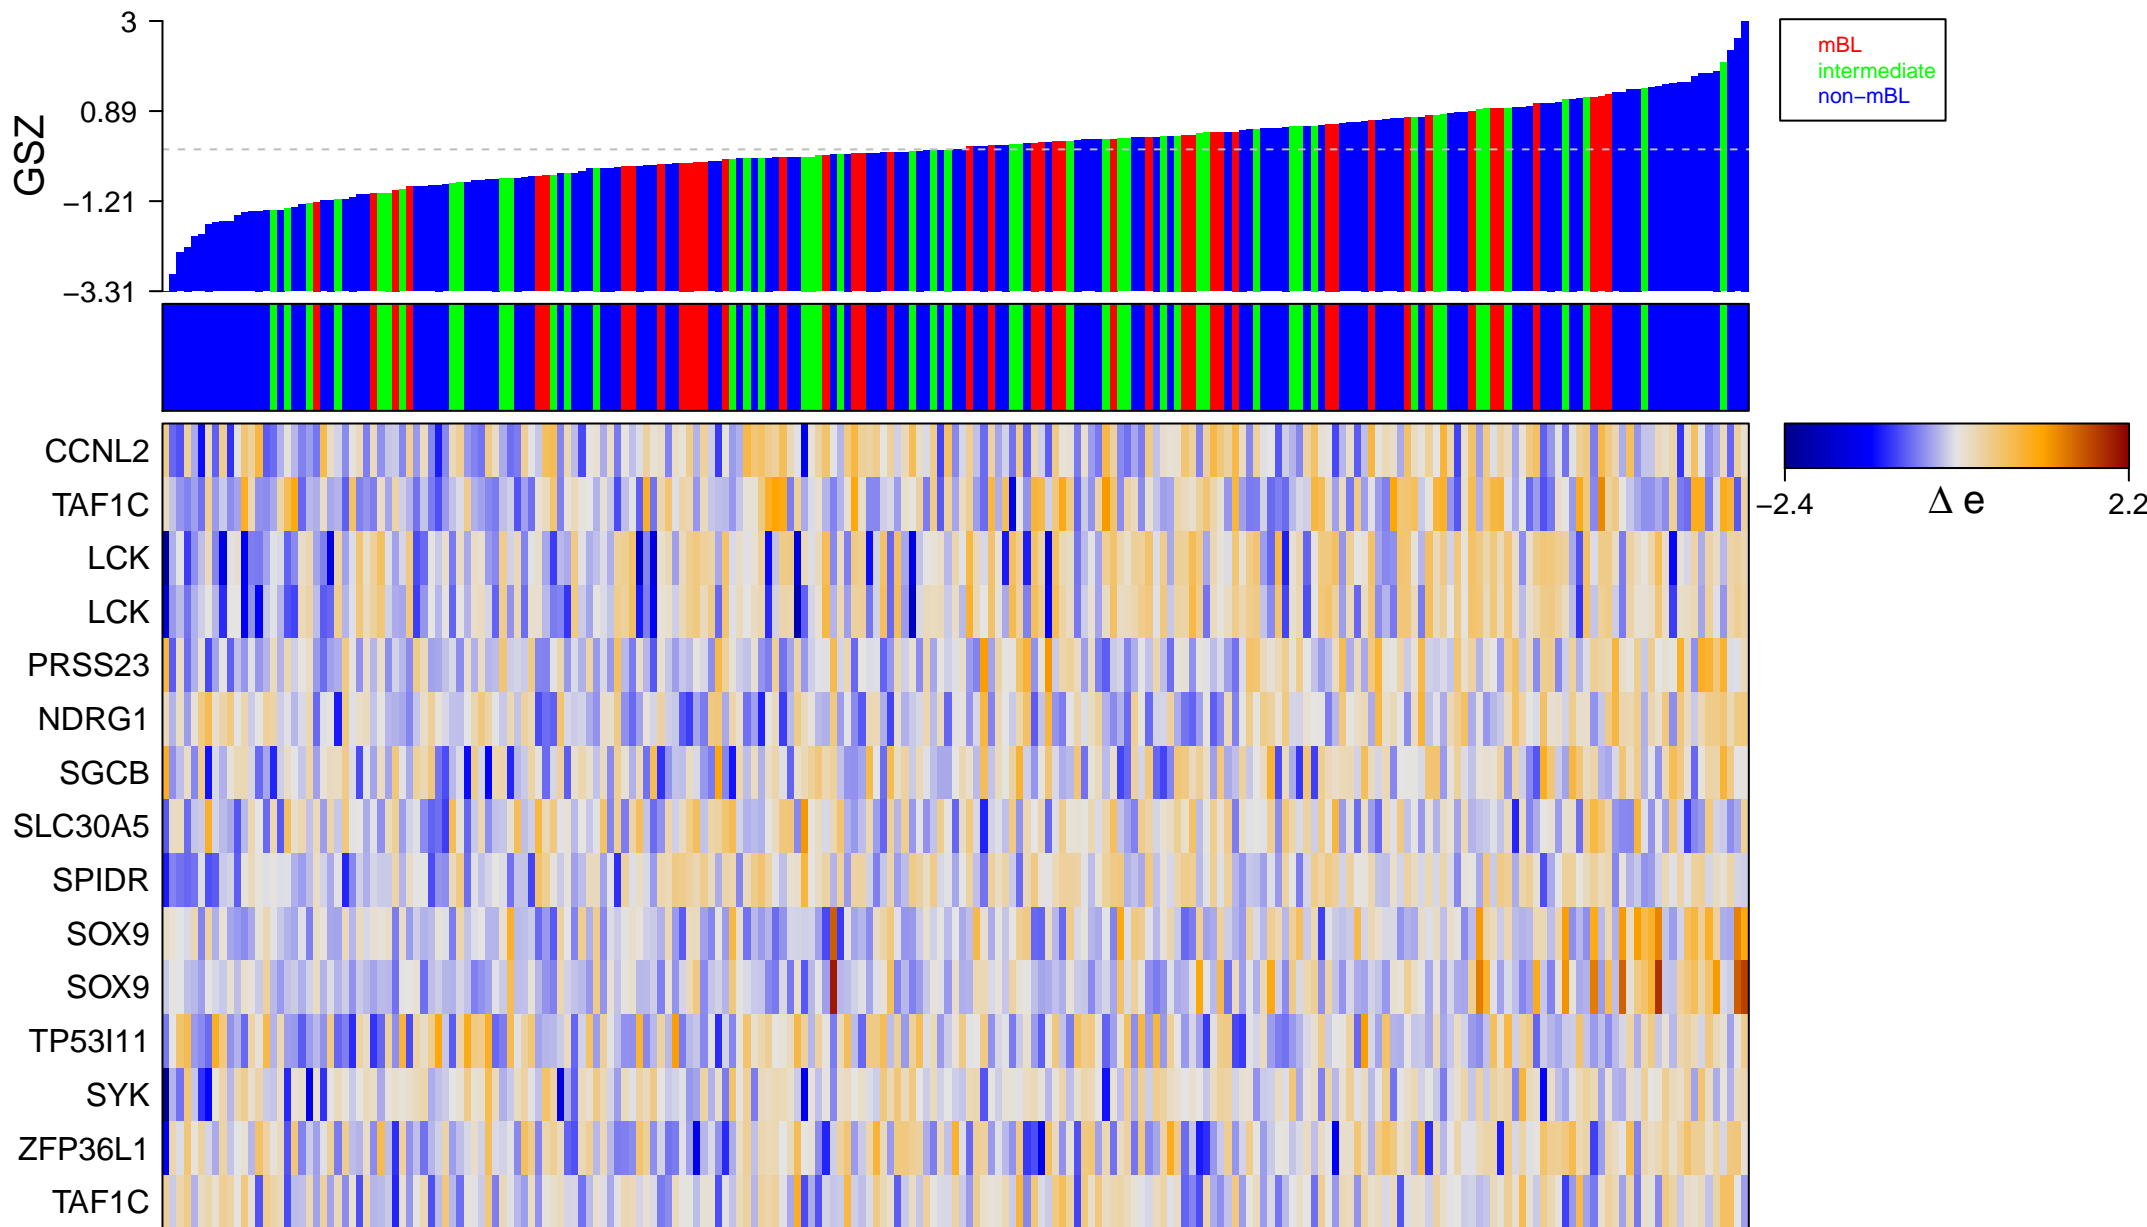

KYNG_ENVIRONMENTAL_STRESS_RESPONSE_NOT_BY_GAMMA_IN_WS

YOUNG_ENVIRONMENTAL_STRESS_RESPONSE_NOT_BY_GAMMA_IN_WS

■ on
■ -
□ off

KYNG_ENVIRONMENTAL_STRESS_RESPONSE_NOT_BY_GAMMA_IN_WS