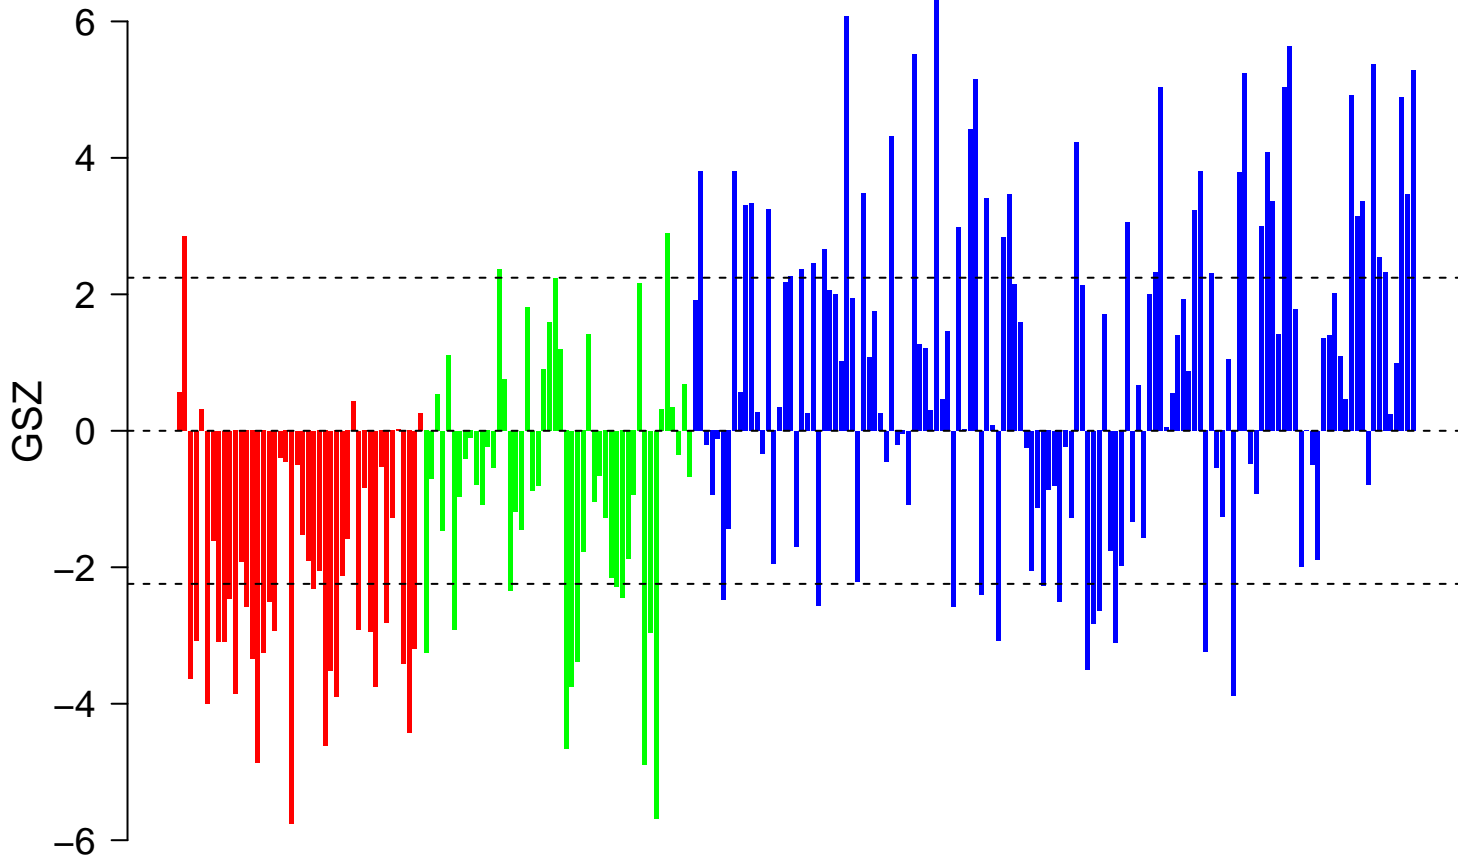

# KYNG\_DNA\_DAMAGE\_DN

■ on  
■ -  
□ off