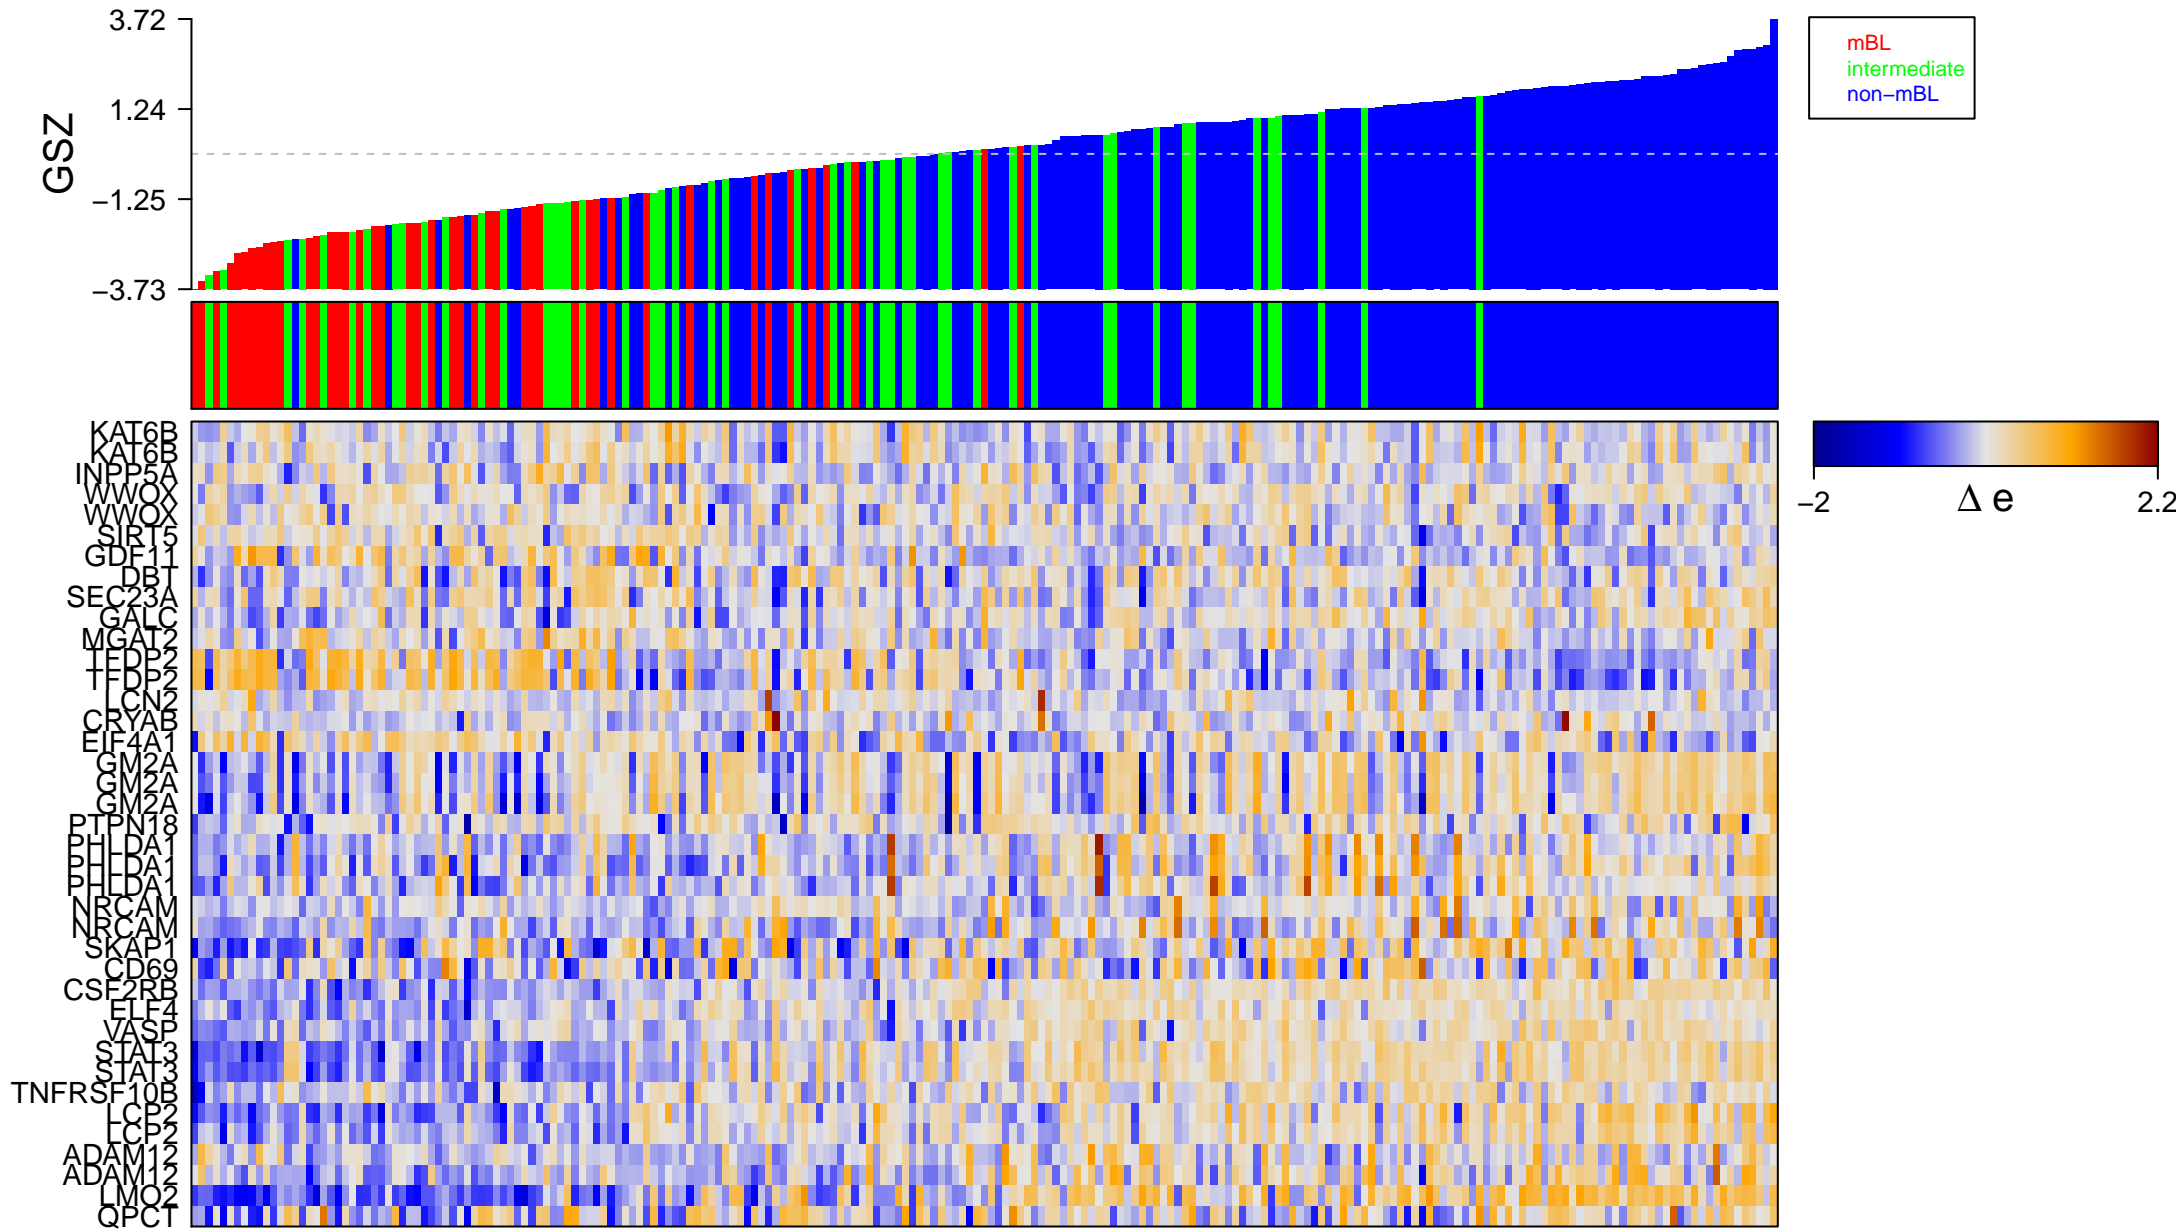

KYNG_DNA_DAMAGE_BY_UV

KYNG_DNA_DAMAGE_BY_UV

■ on
■ -
□ off

KYNG_DNA_DAMAGE_BY_UV