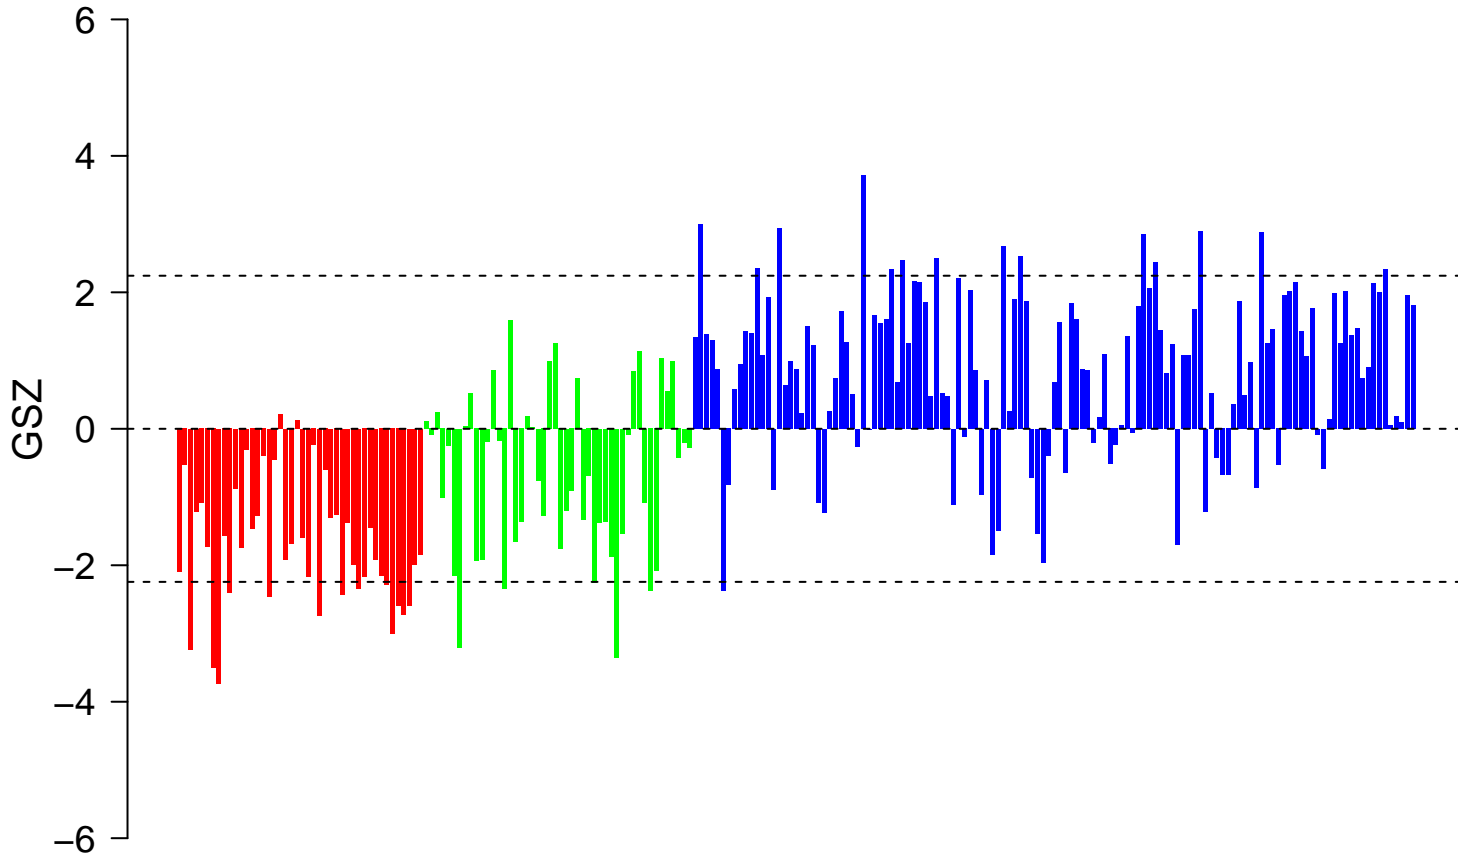

KYNG_DNA_DAMAGE_BY_UV

KYNG_DNA_DAMAGE_BY_UV

■ on
■ -
□ off

KYNG_DNA_DAMAGE_BY_UV