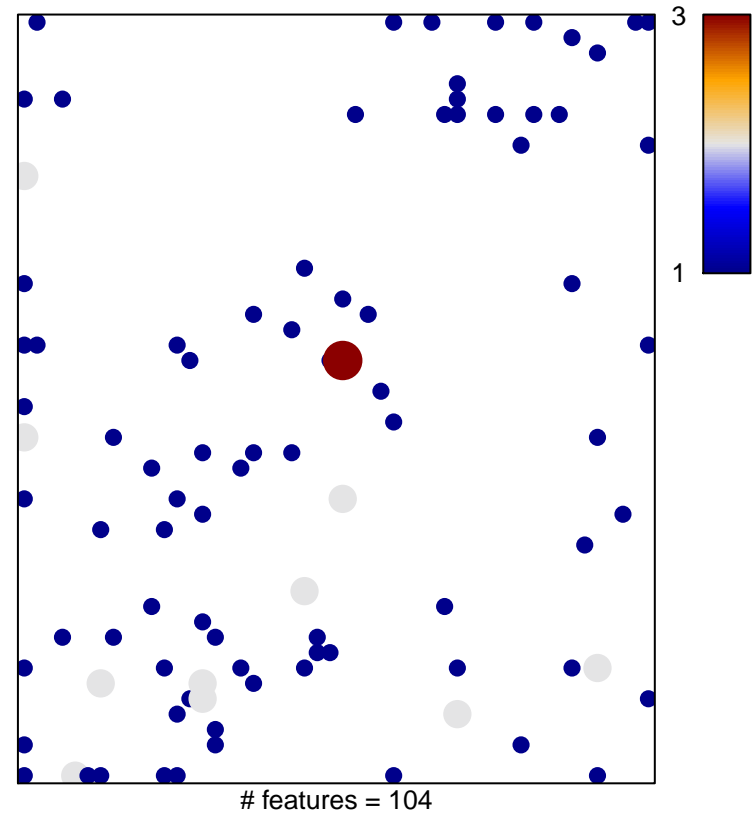

KYNG_DNA_DAMAGE_BY_4NQO_OR_UV

■ on
■ -
□ off

KYNG_DNA_DAMAGE_BY_4NQO_OR_UV