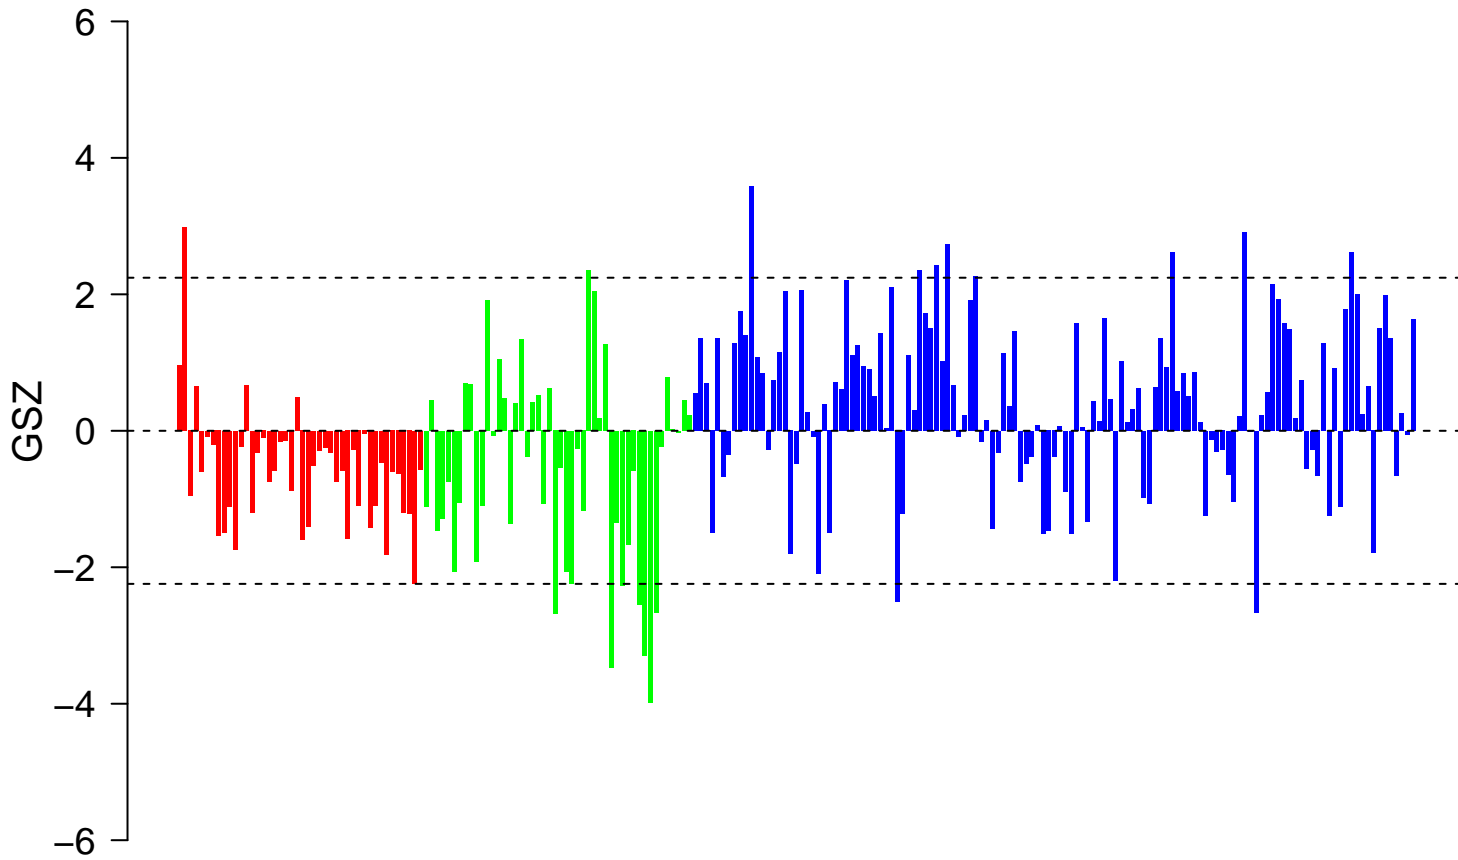

KYNG_DNA_DAMAGE_BY_4NQO_OR_UV

■ on
■ -
□ off

KYNG_DNA_DAMAGE_BY_4NQO_OR_UV