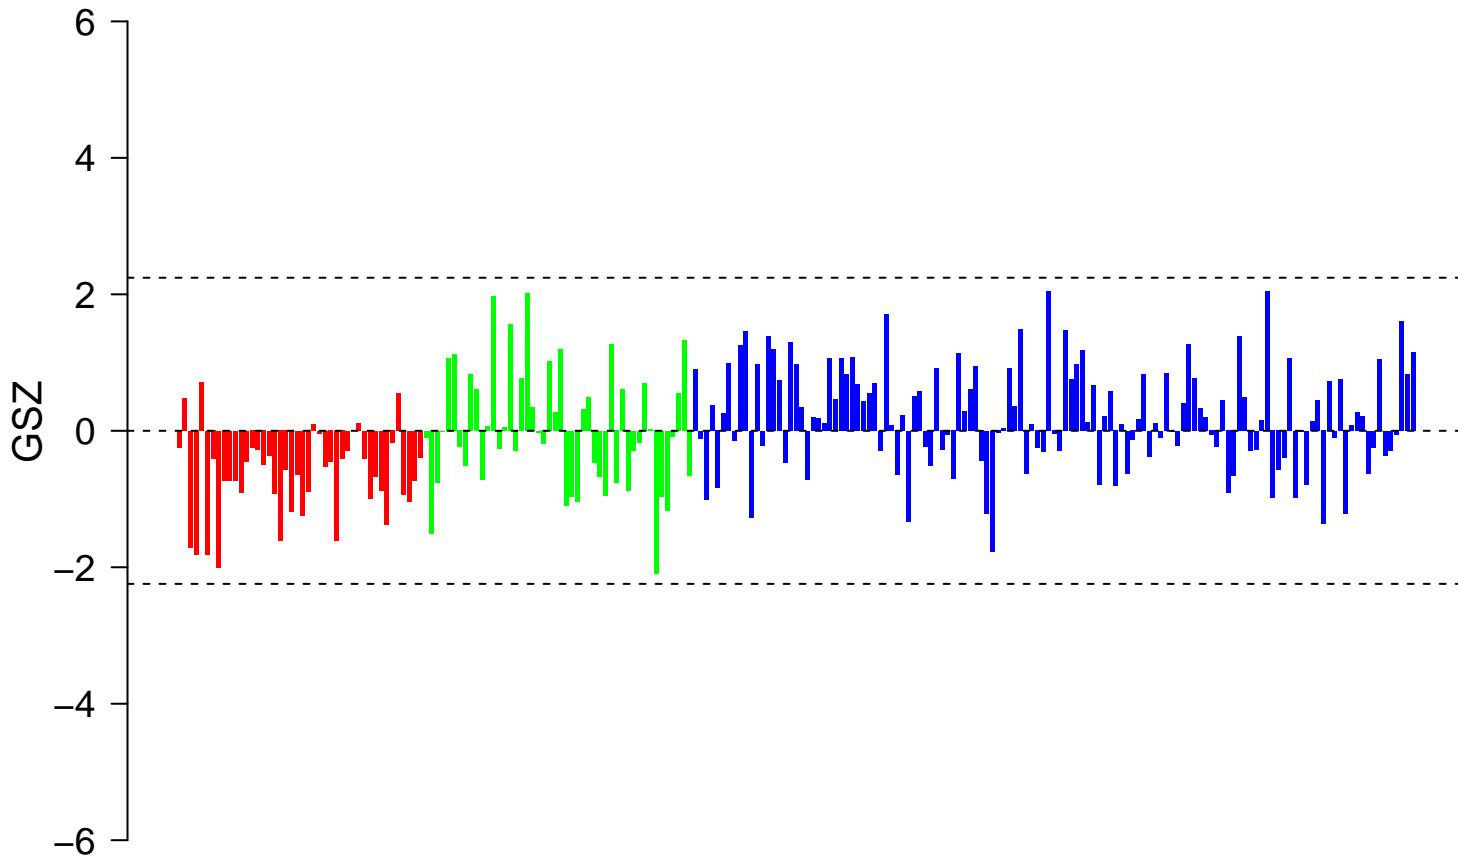

# KYNG\_DNA\_DAMAGE\_BY\_4NQO\_OR\_GAMMA\_RADIATION

# KYNG\_DNA\_DAMAGE\_BY\_4NQO\_OR\_GAMMA\_RADIATION

■ on  
■ -  
□ off