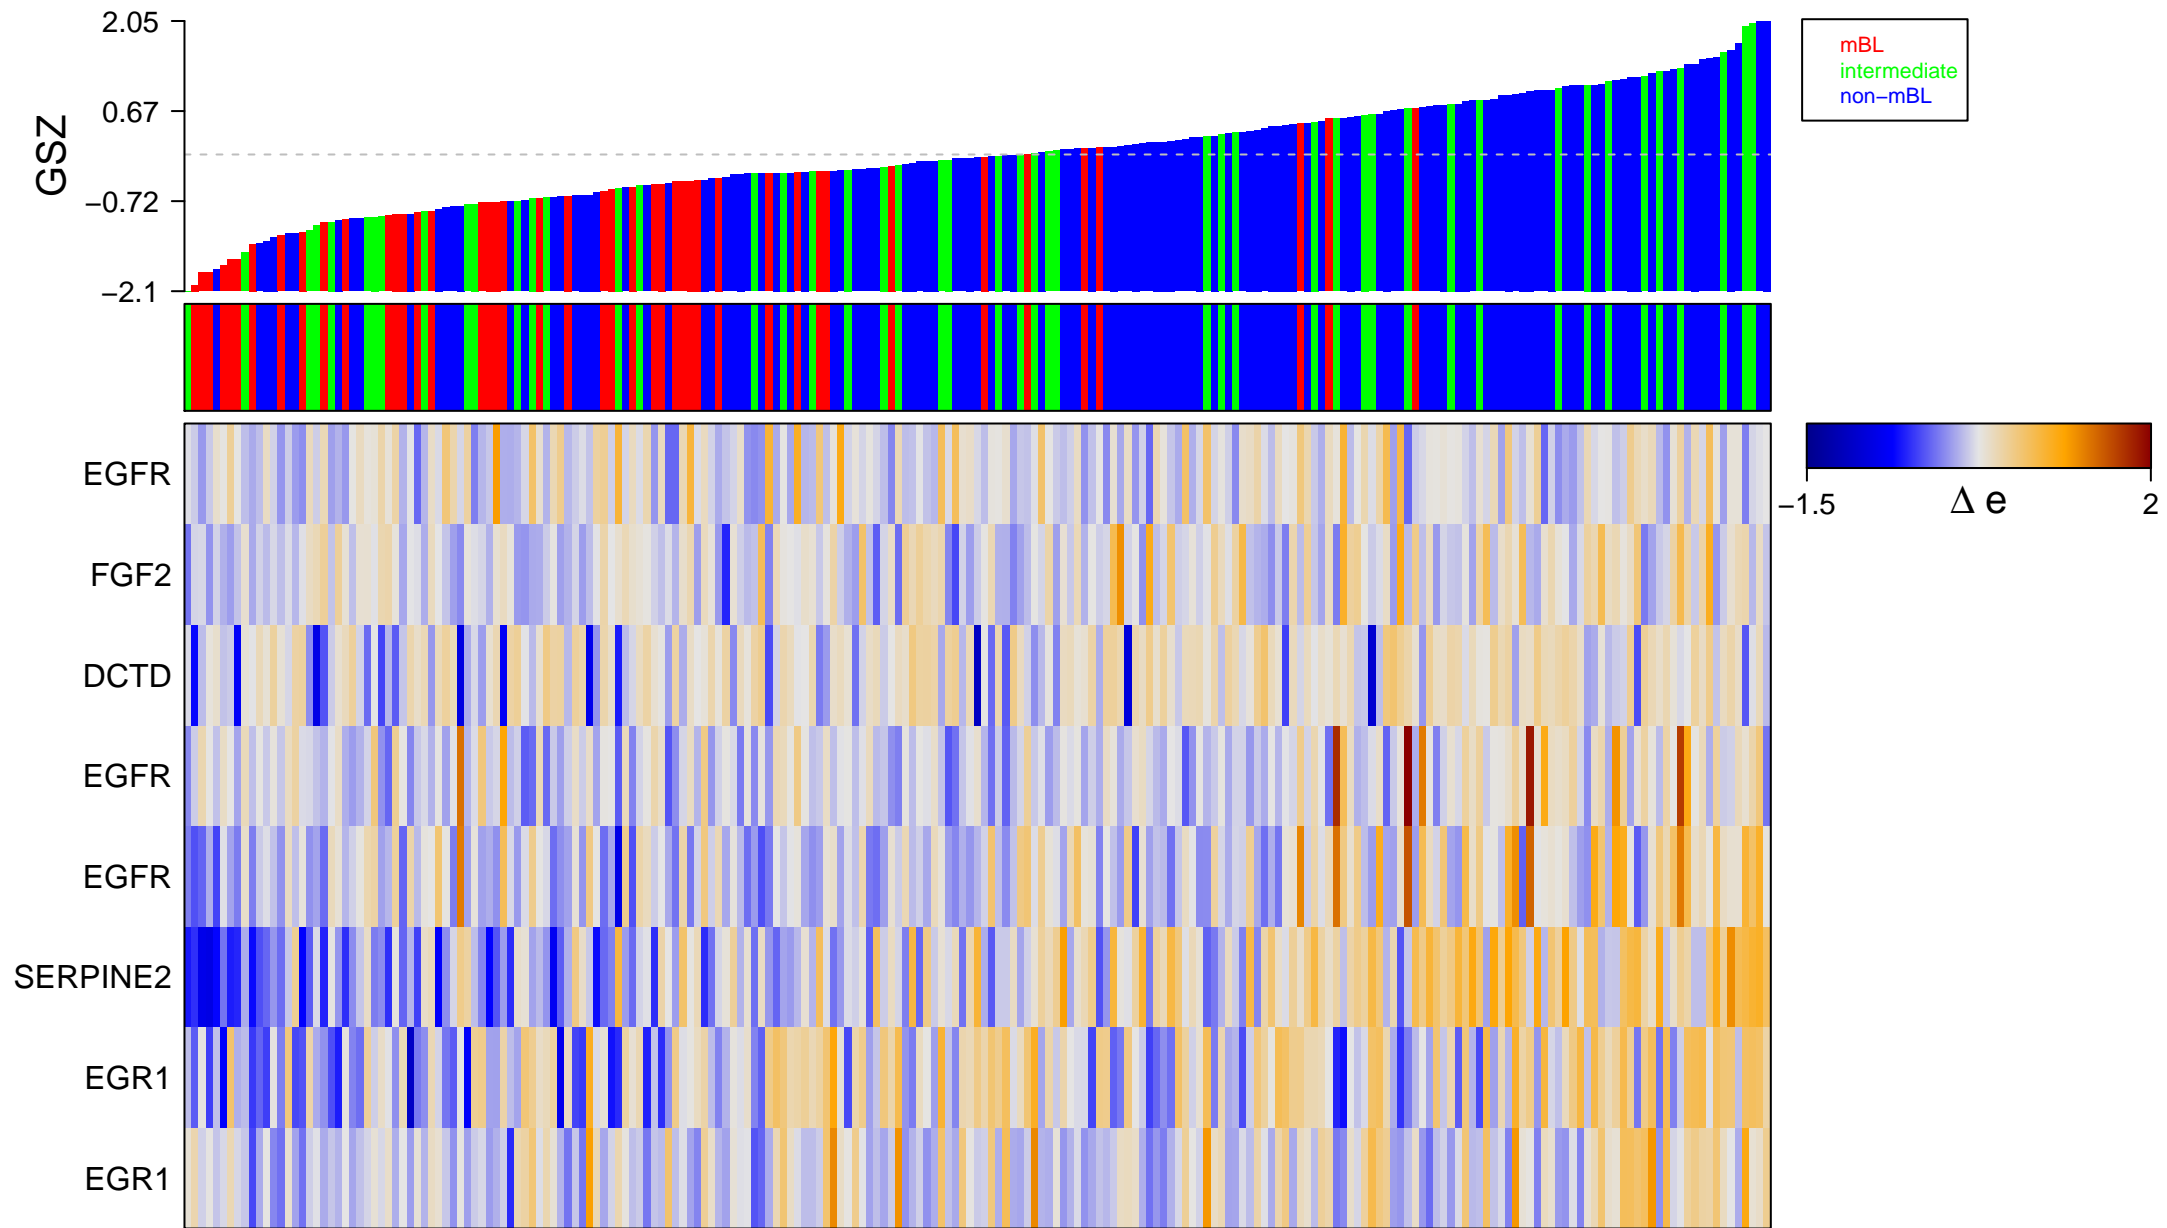

# KYNG\_DNA\_DAMAGE\_BY\_4NQO\_OR\_GAMMA\_RADIATION

# KYNG\_DNA\_DAMAGE\_BY\_4NQO\_OR\_GAMMA\_RADIATION

■ on  
■ -  
□ off