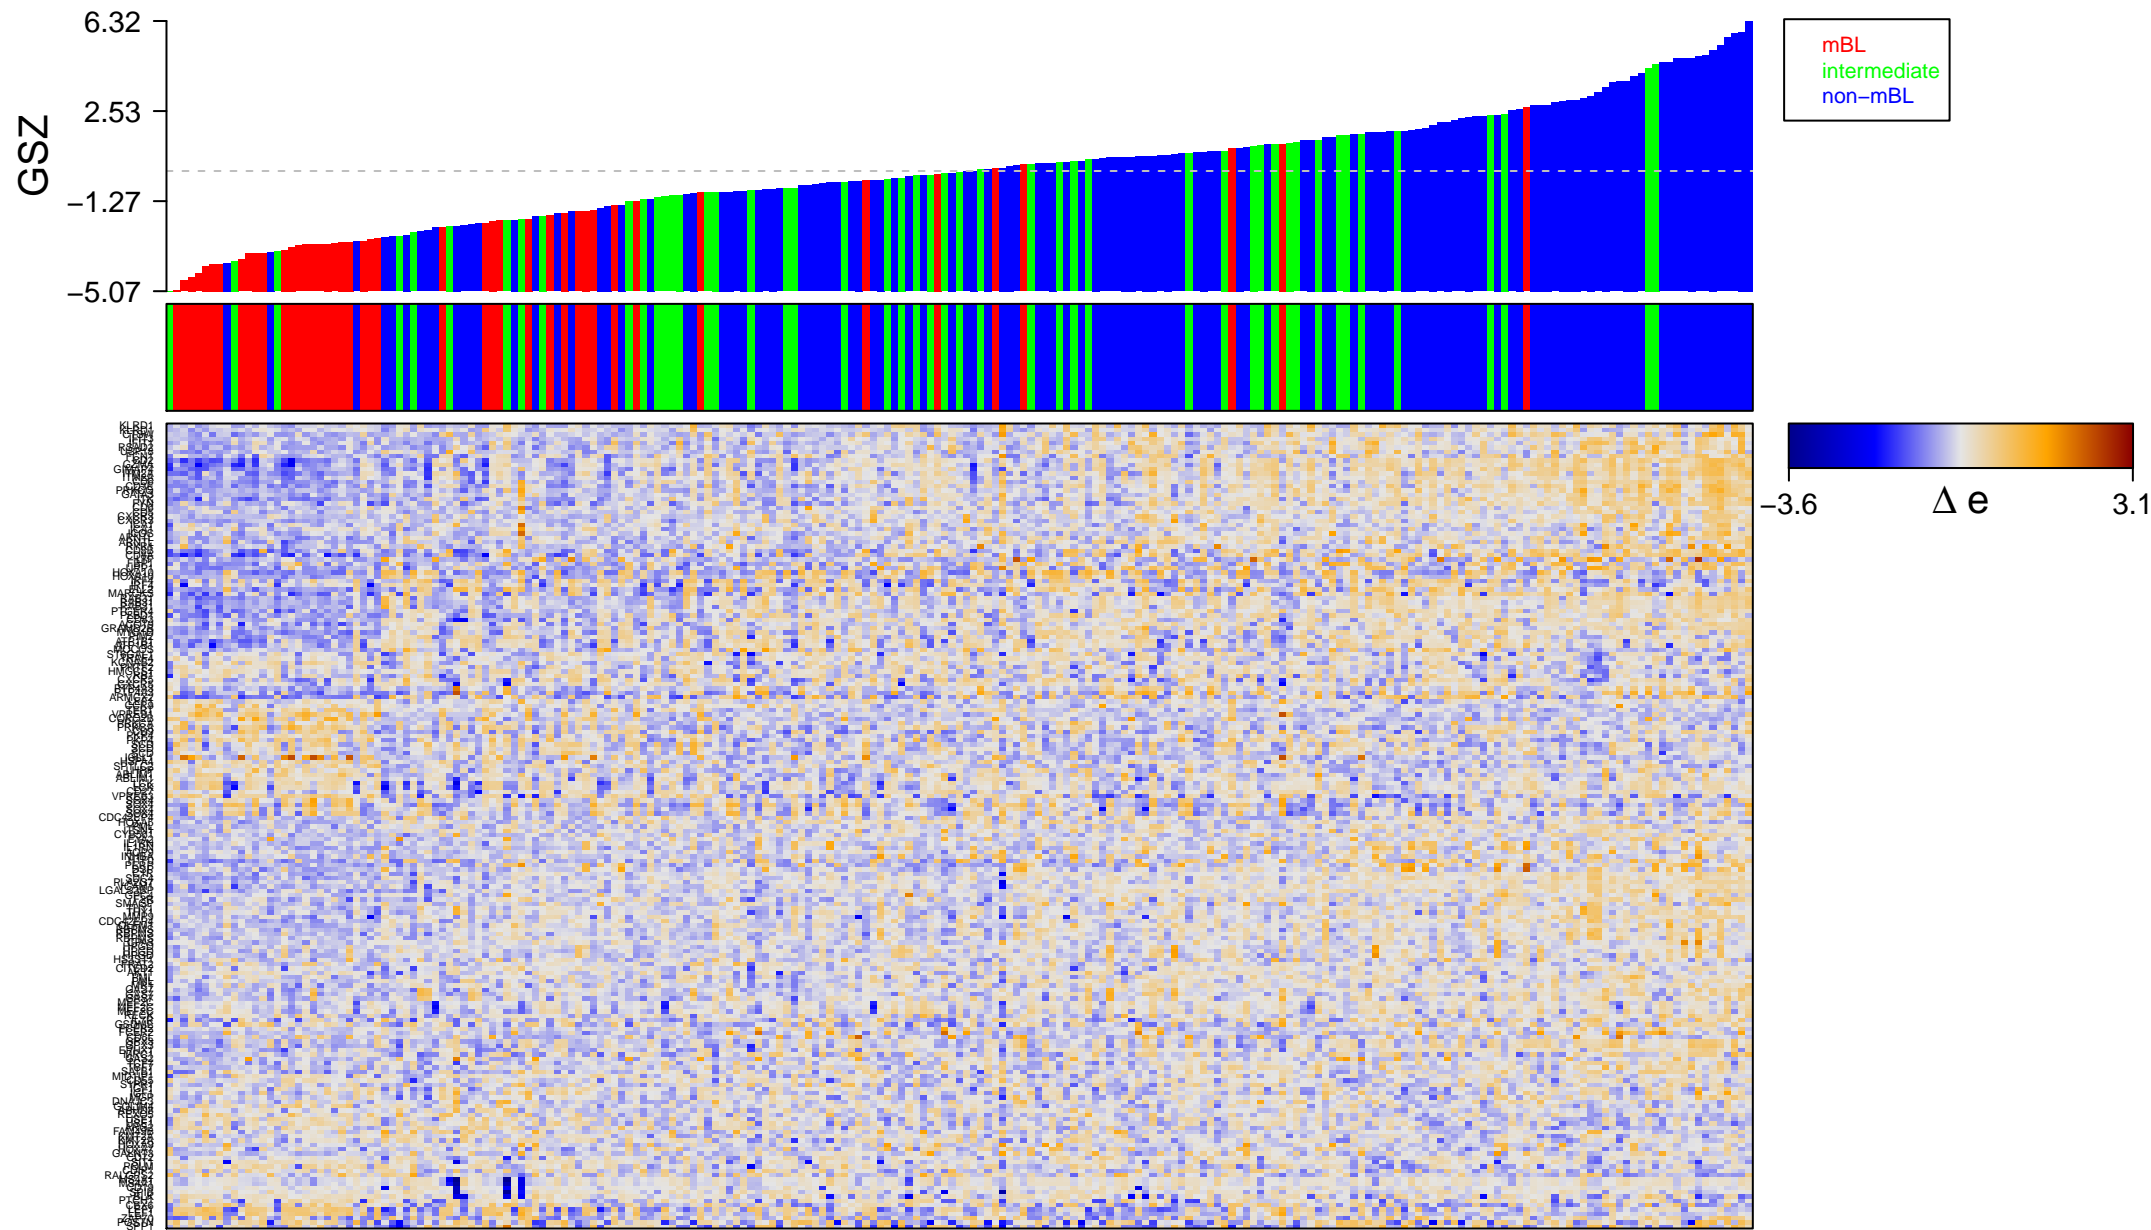

# KUMAR\_TARGETS\_OF\_MLL\_AF9\_FUSION

# KUMAR\_TARGETS\_OF\_MLL\_AF9\_FUSION

■ on  
■ -  
□ off