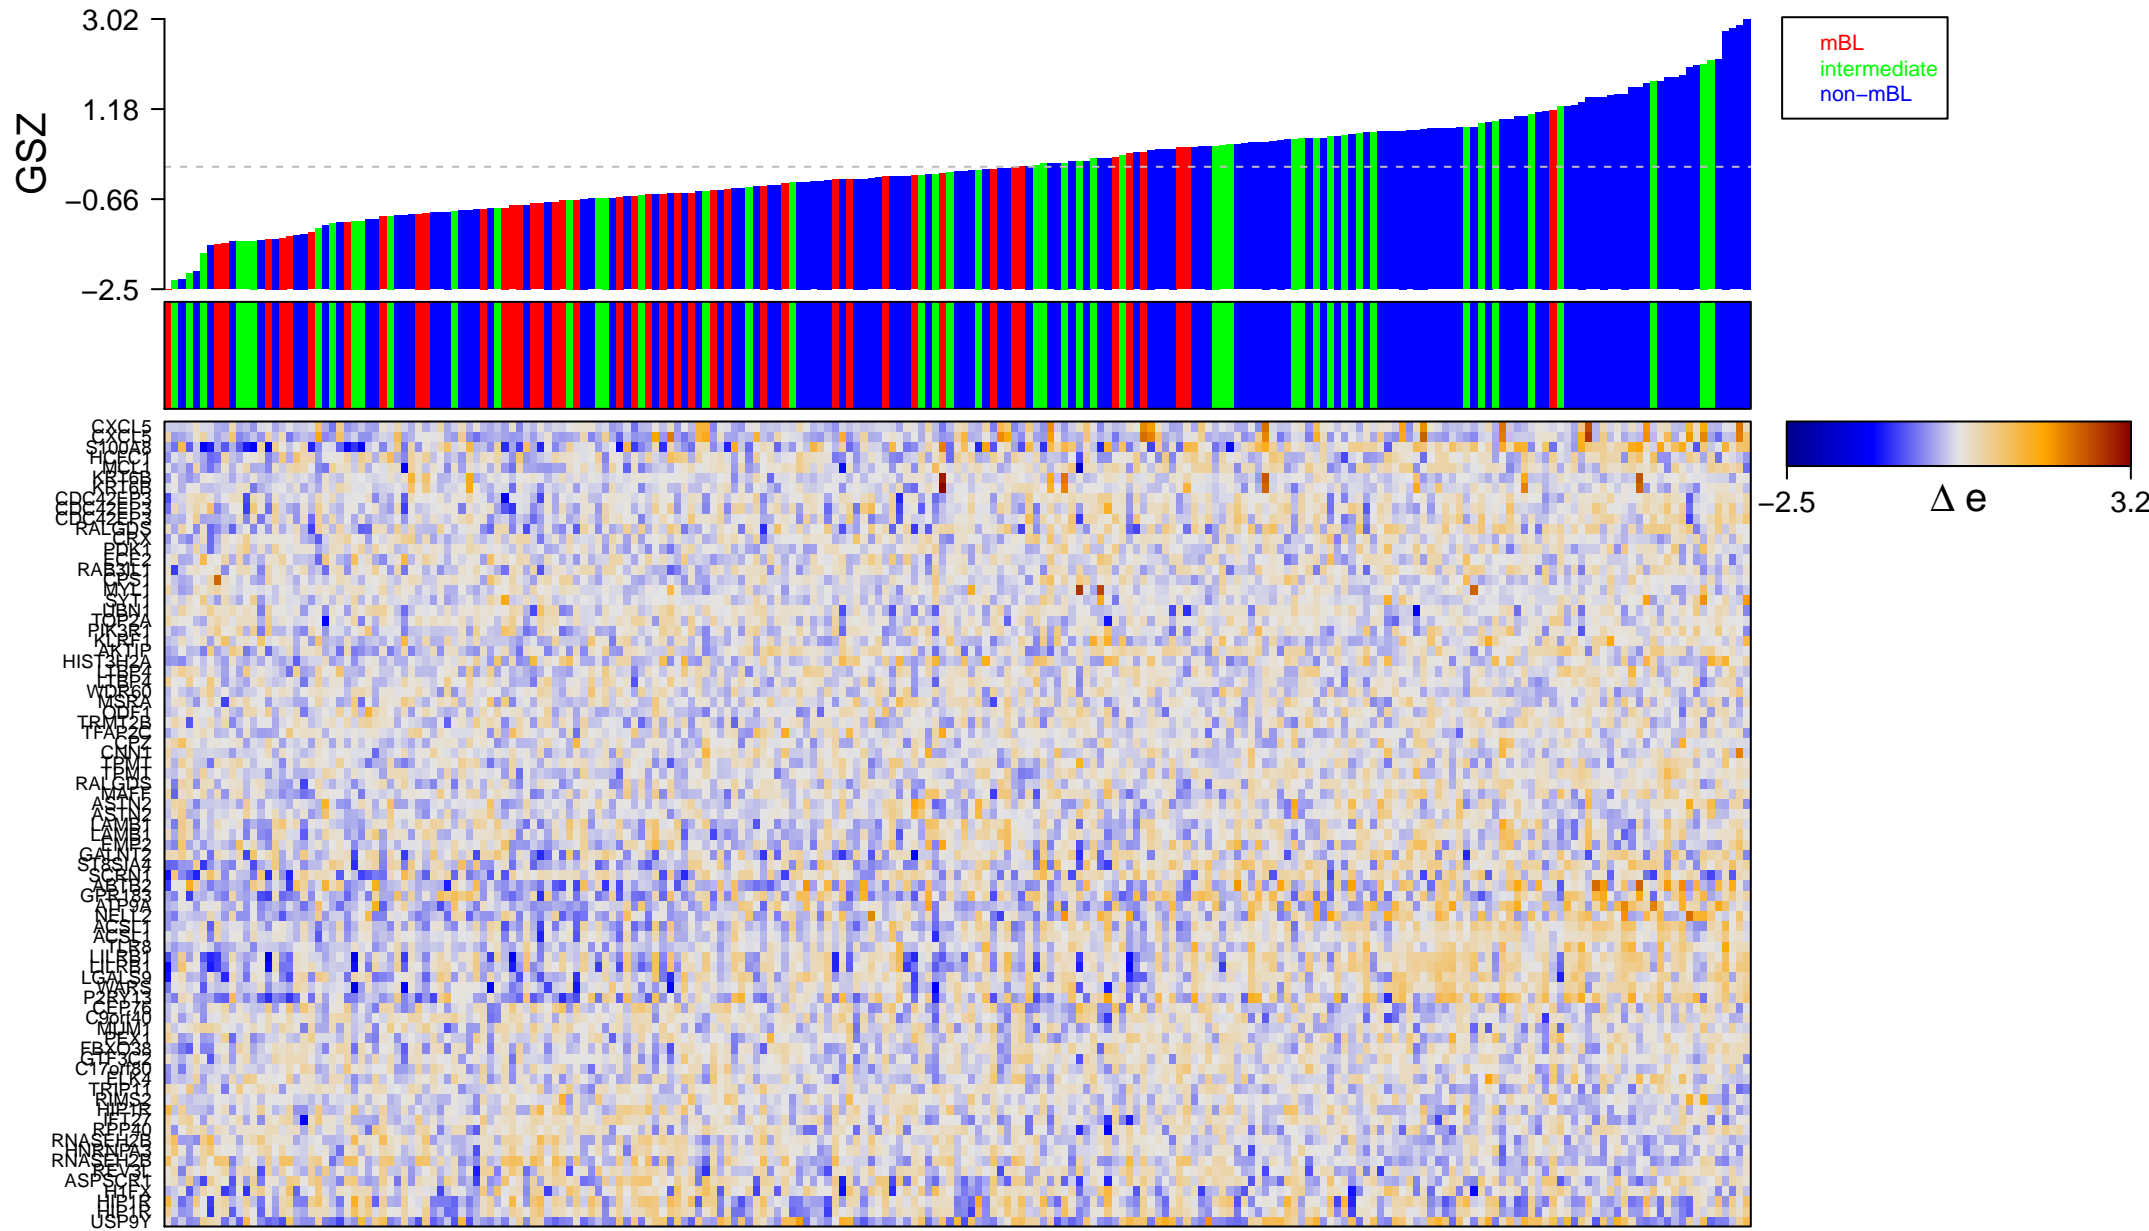

# KUMAR\_PATHOGEN\_LOAD\_BY\_MACROPHAGES

# KUMAR\_PATHOGEN\_LOAD\_BY\_MACROPHAGES

■ on  
■ -  
□ off