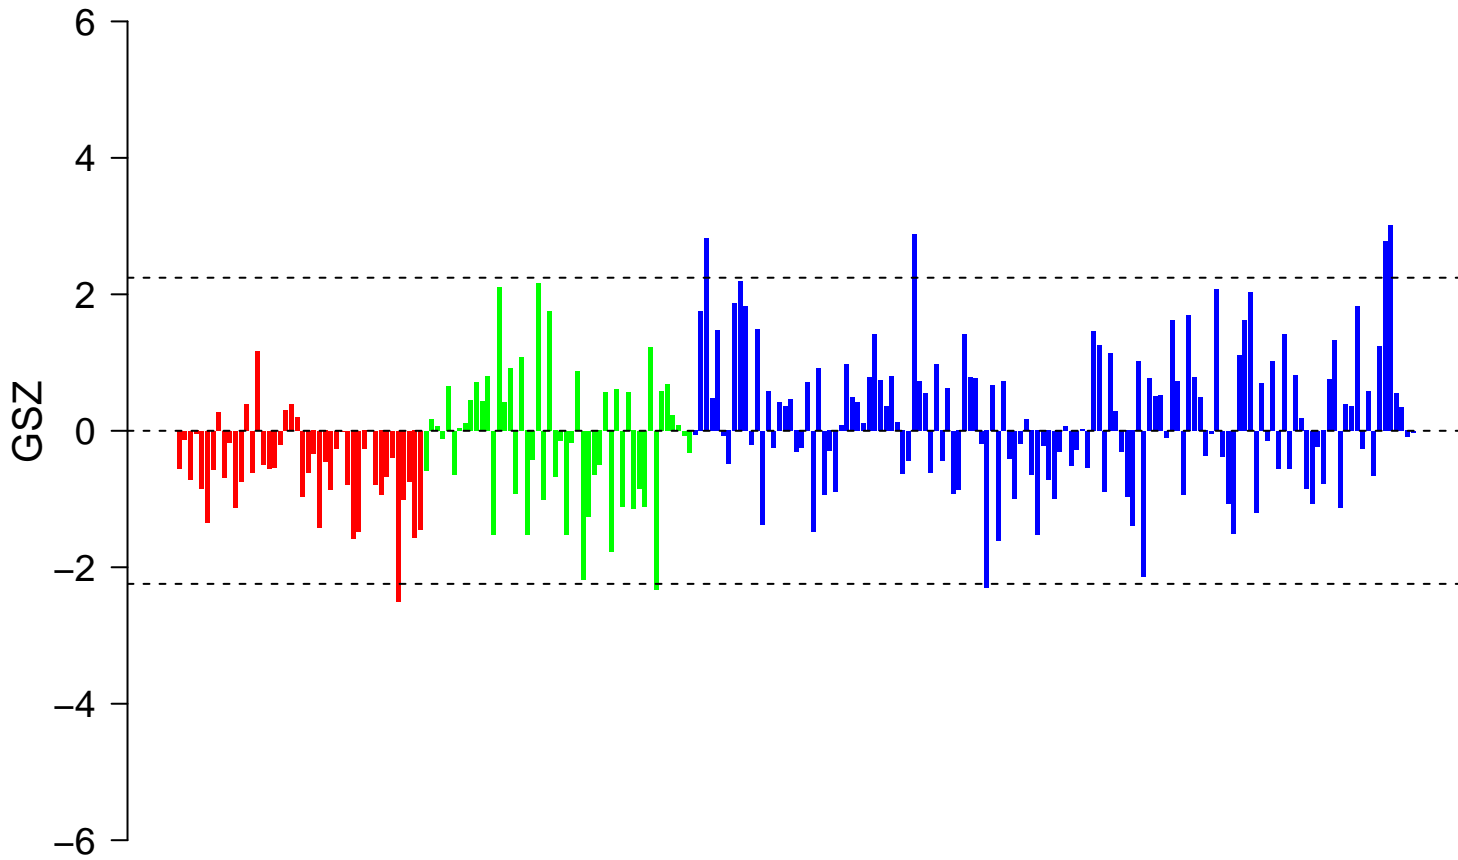

# KUMAR\_PATHOGEN\_LOAD\_BY\_MACROPHAGES

# KUMAR\_PATHOGEN\_LOAD\_BY\_MACROPHAGES

■ on  
■ -  
□ off