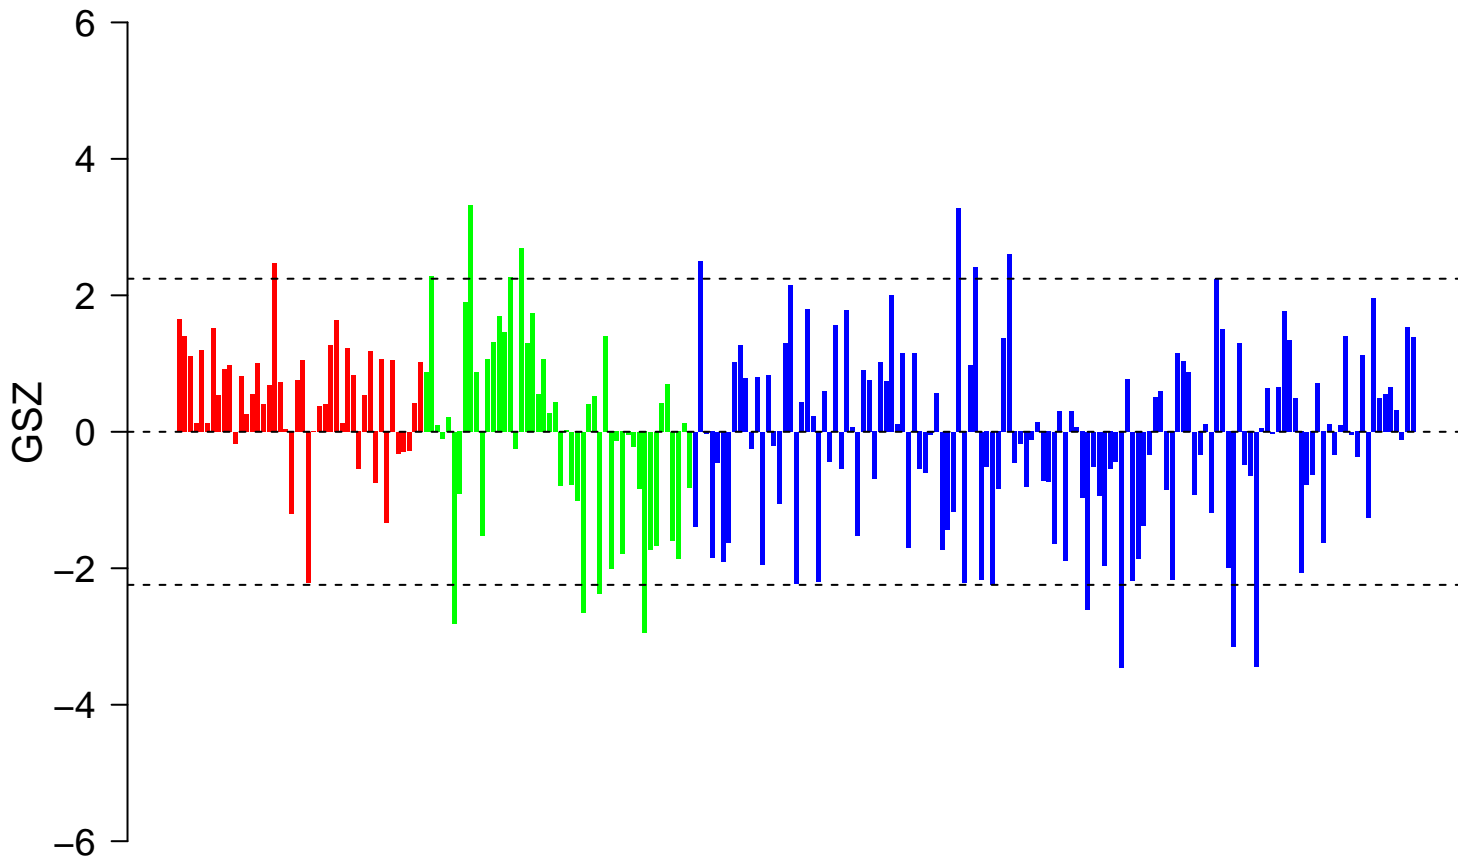

KUIPER_MM good survival

KUIPER_MM good survival

■ on
■ -
□ off

KUIPER_MM good survival