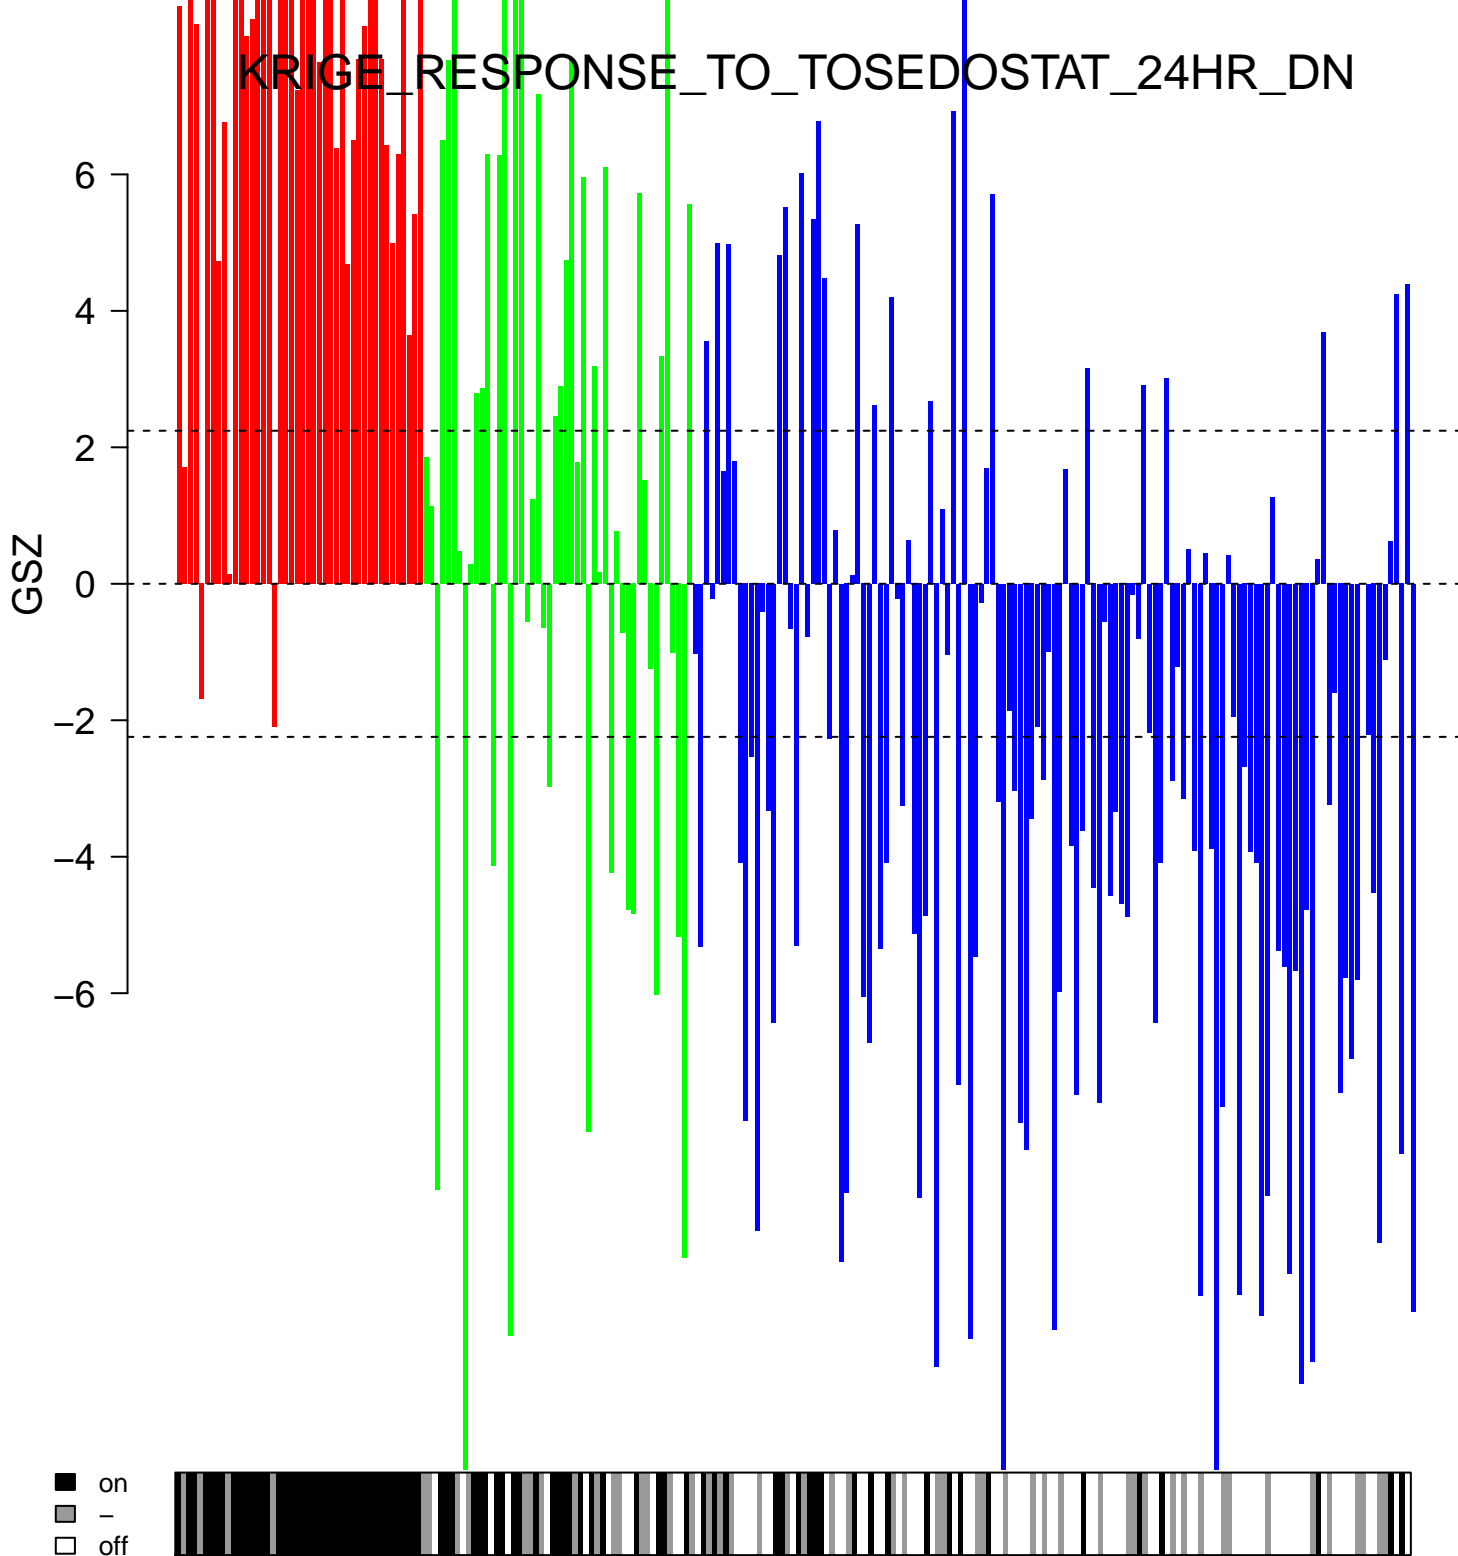

# KRIGE\_RESPONSE\_TO\_TOSEDOSTAT\_24HR\_DN