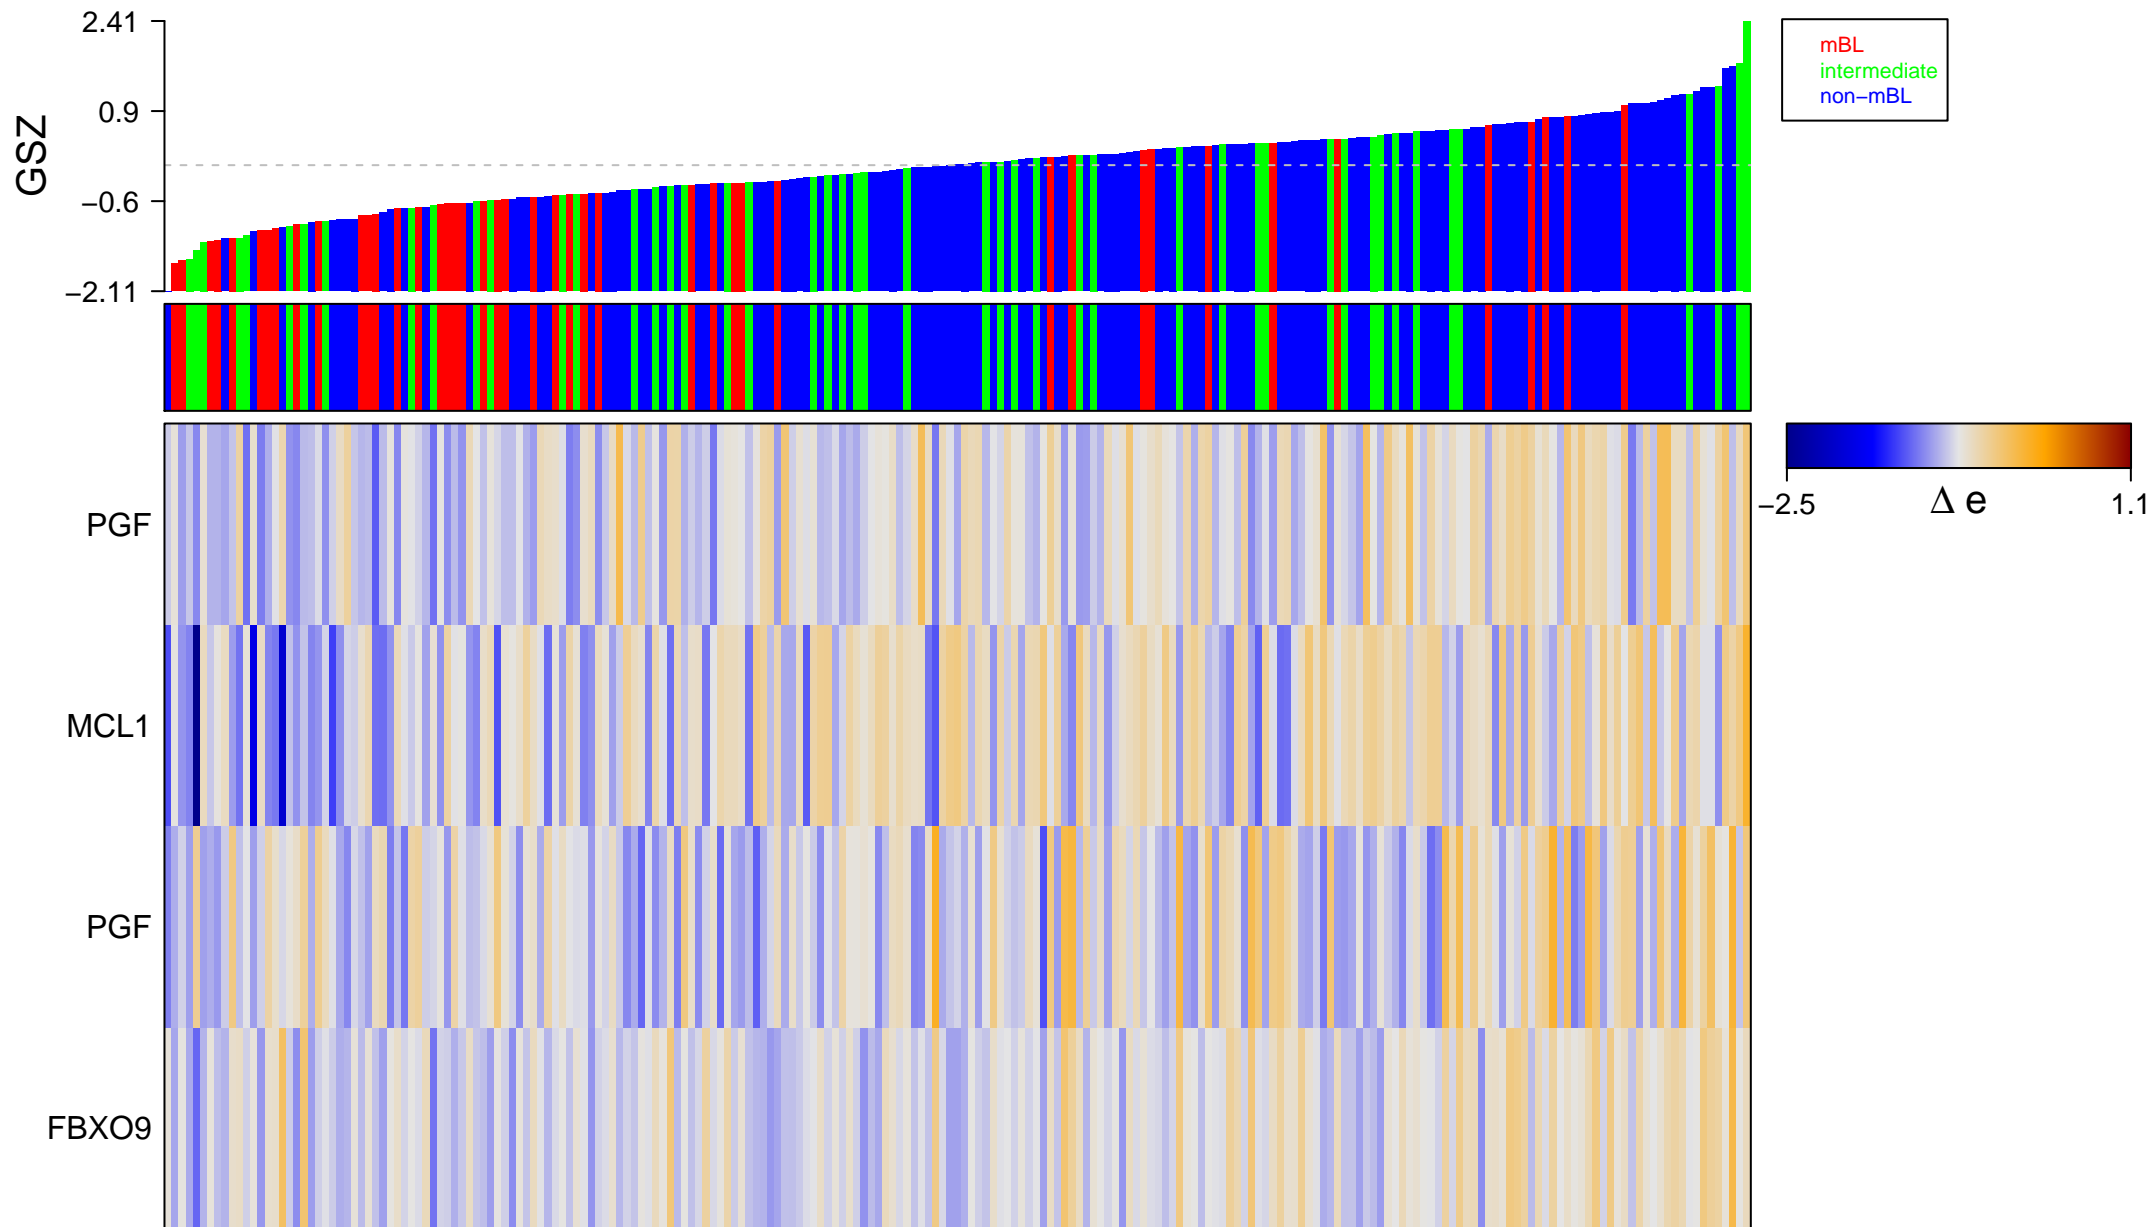

KREPPPEL_CD99_TARGETS_UP

KREPPPEL_CD99_TARGETS_UP

■ on
■ -
□ off

KREPPPEL_CD99_TARGETS_UP