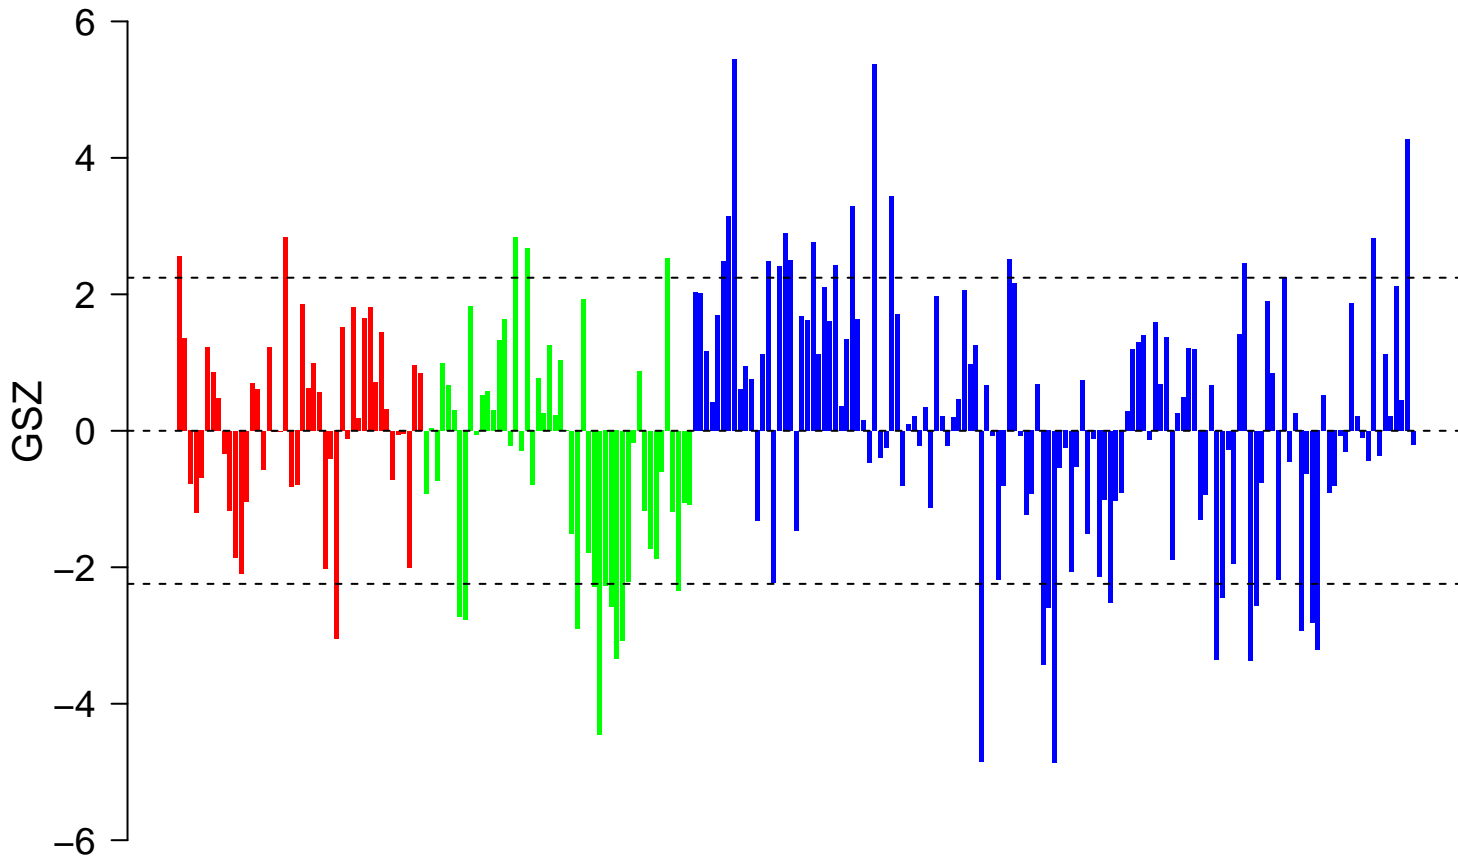

# KIM\_WT1\_TARGETS\_12HR\_DN

# KIM\_WT1\_TARGETS\_12HR\_DN

■ on  
■ -  
□ off