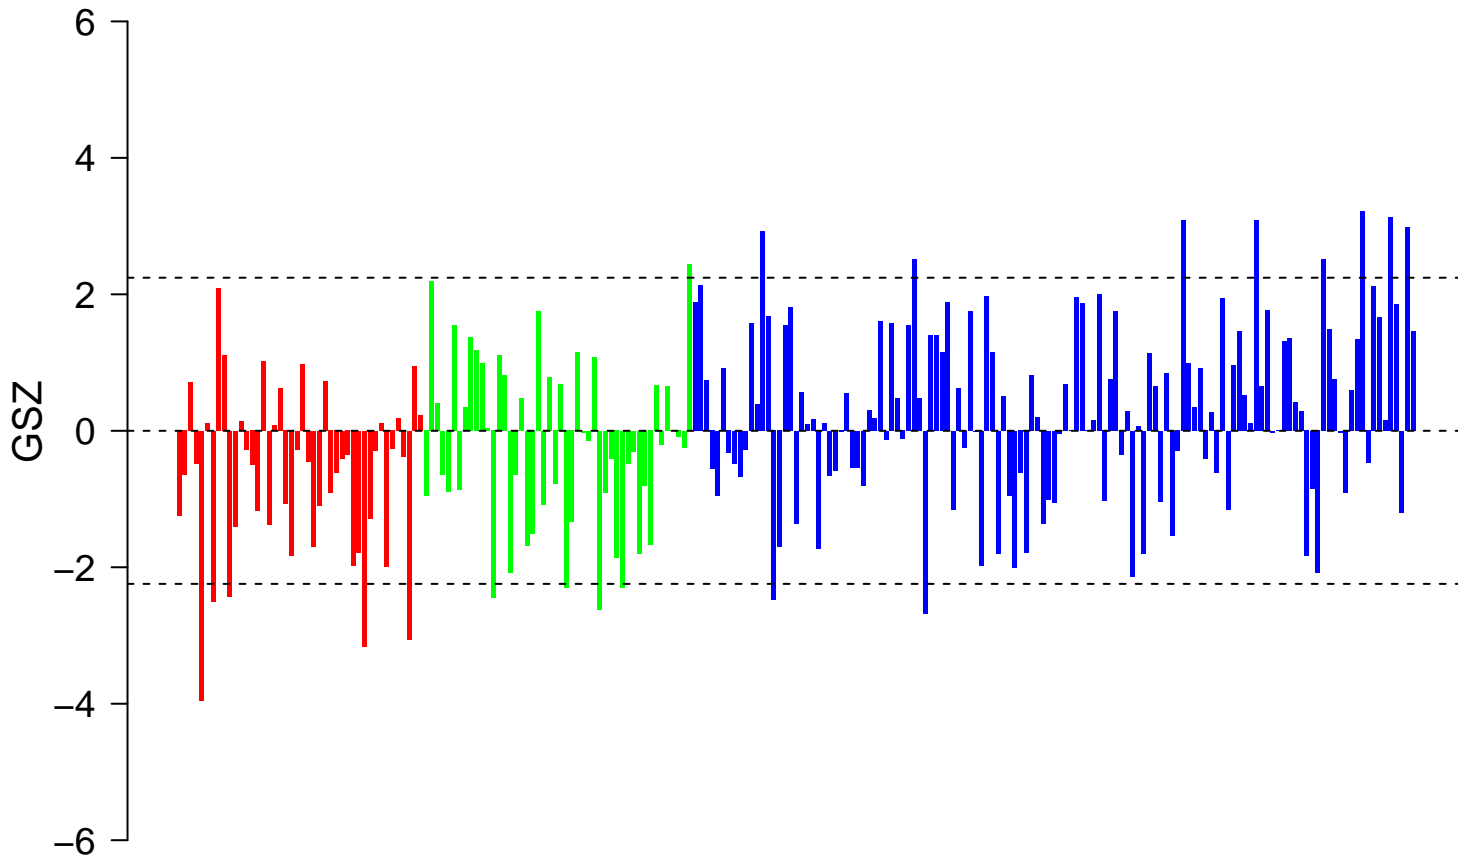

KIM_PTEN_TARGETS_UP

KIM_PTEN_TARGETS_UP

■ on
■ -
□ off

KIM_PTEN_TARGETS_UP