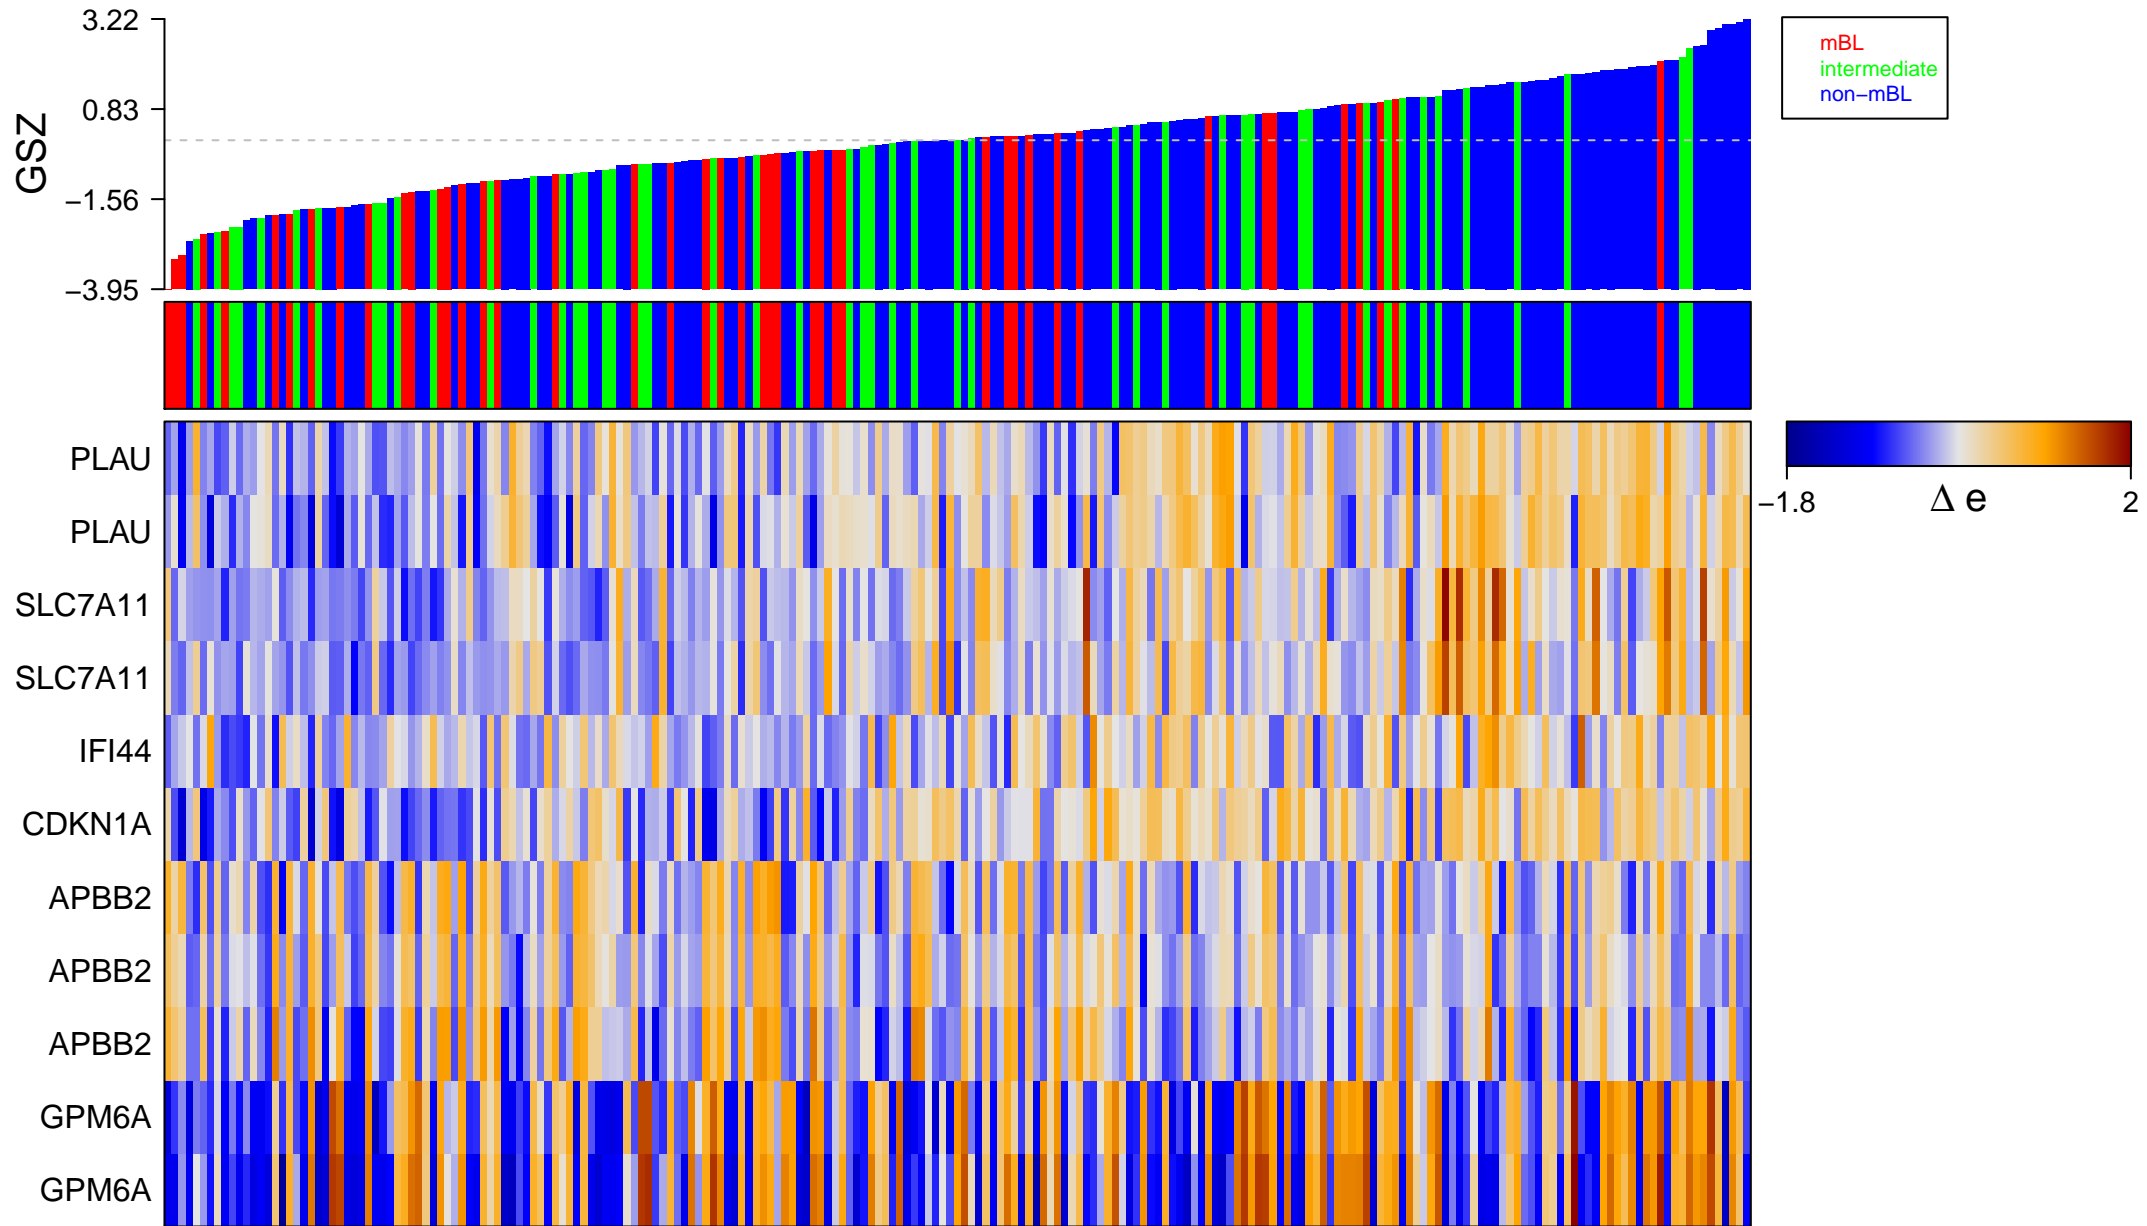

KIM_PTEN_TARGETS_UP

KIM_PTEN_TARGETS_UP

■ on
■ -
□ off

KIM_PTEN_TARGETS_UP