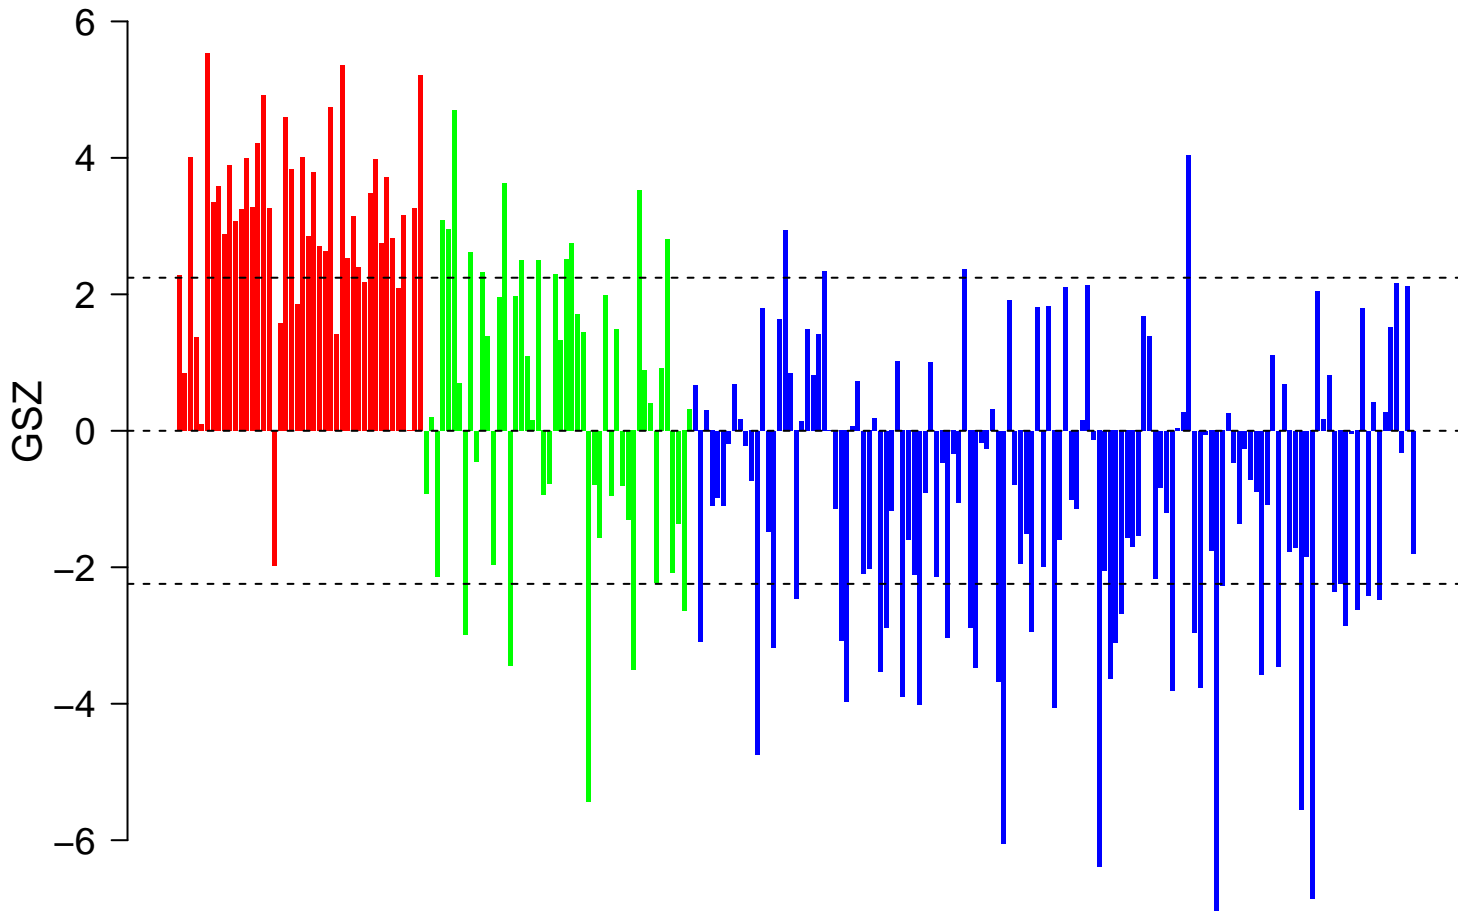

KIM_MYC_AMPLIFICATION_TARGETS_UP

KIM_MYC_AMPLIFICATION_TARGETS_UP

■ on
■ -
□ off

KIM_MYC_AMPLIFICATION_TARGETS_UP