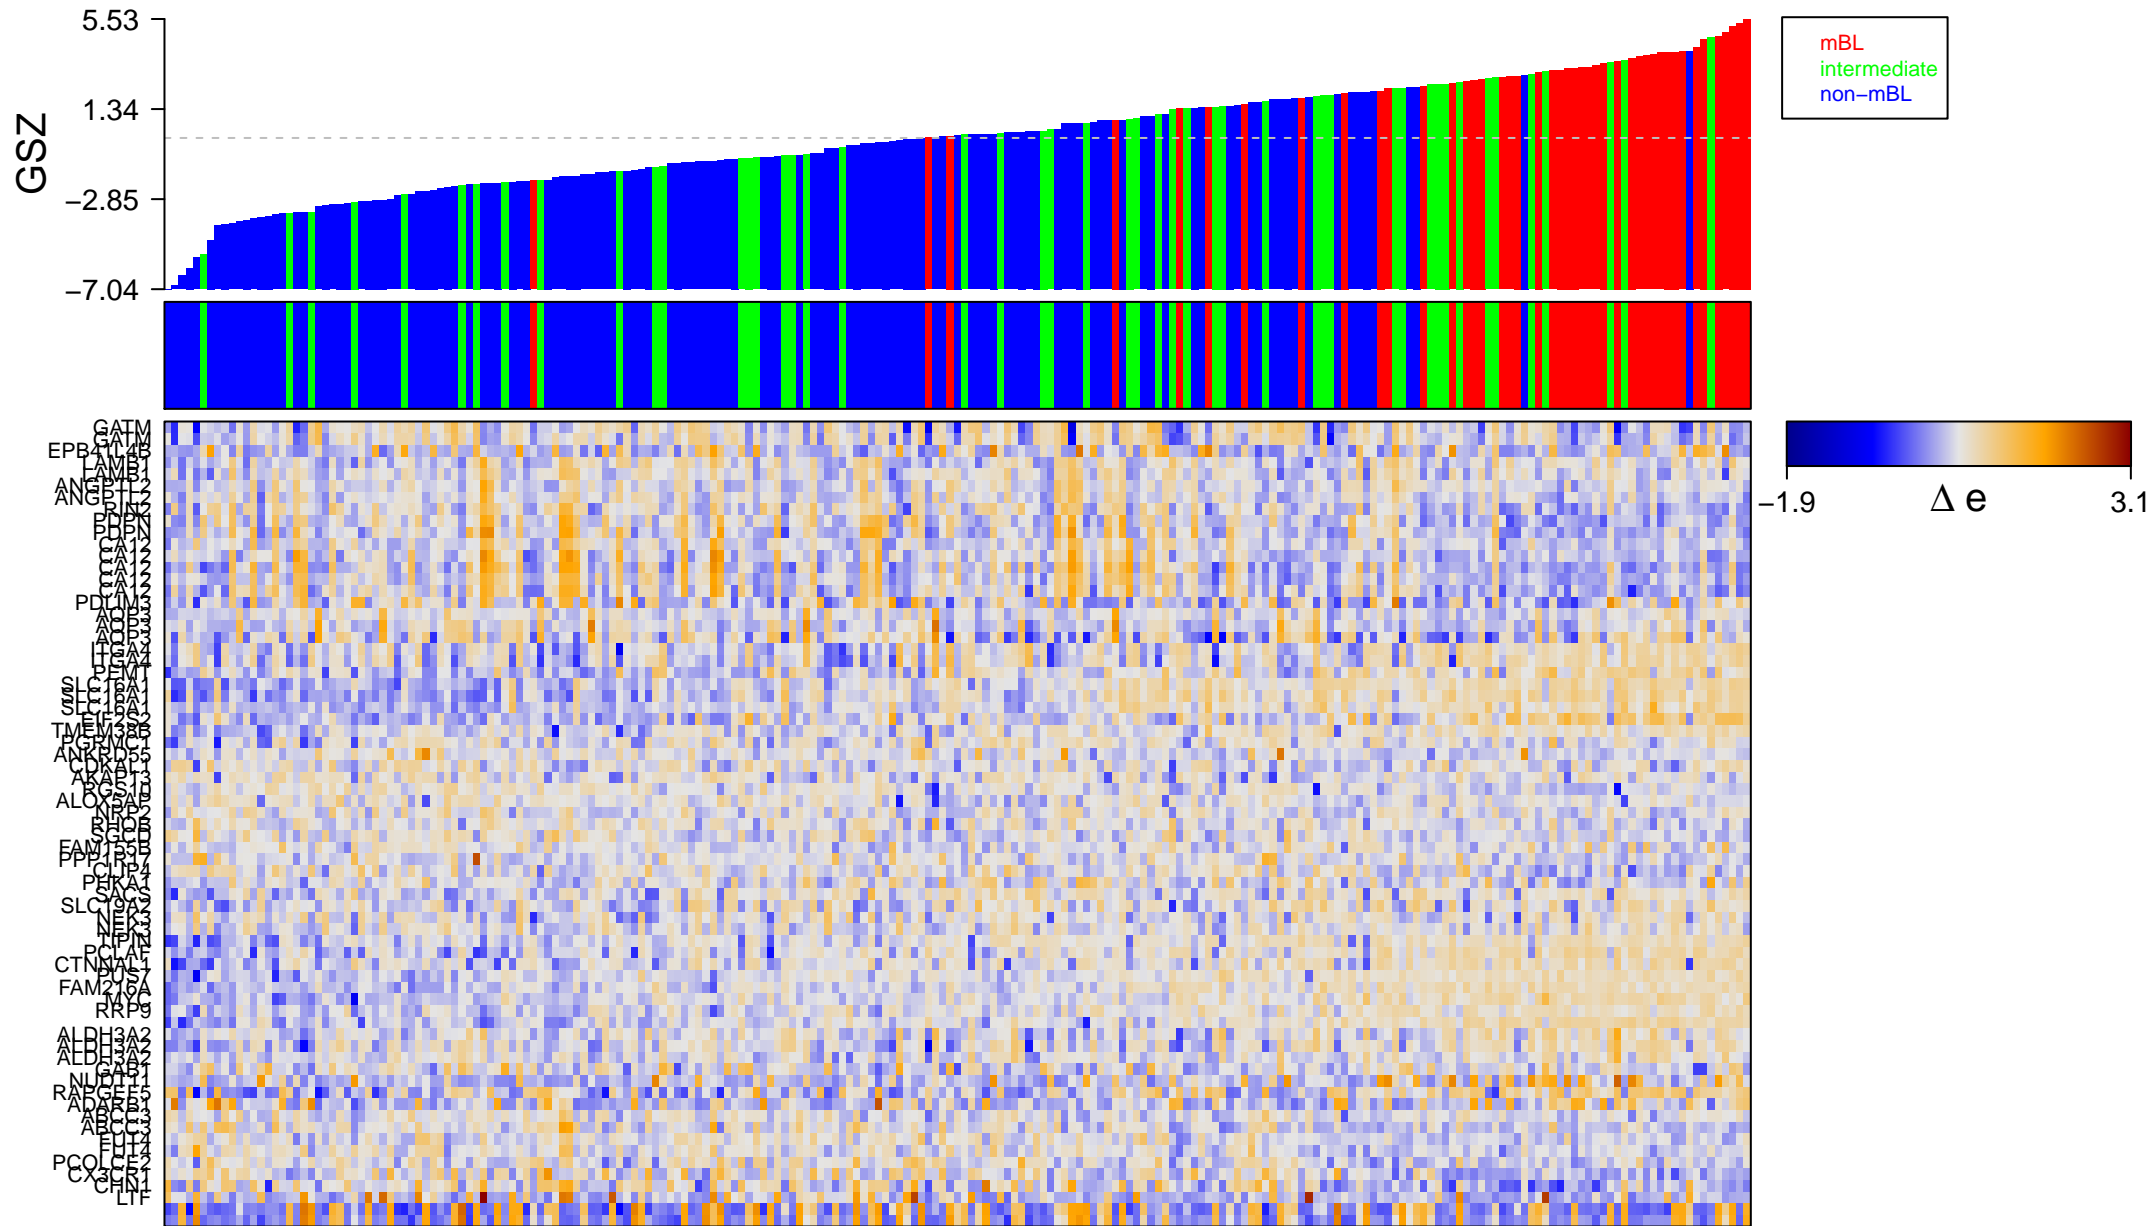

KIM_MYC_AMPLIFICATION_TARGETS_UP

KIM_MYC_AMPLIFICATION_TARGETS_UP

■ on
■ -
□ off

KIM_MYC_AMPLIFICATION_TARGETS_UP