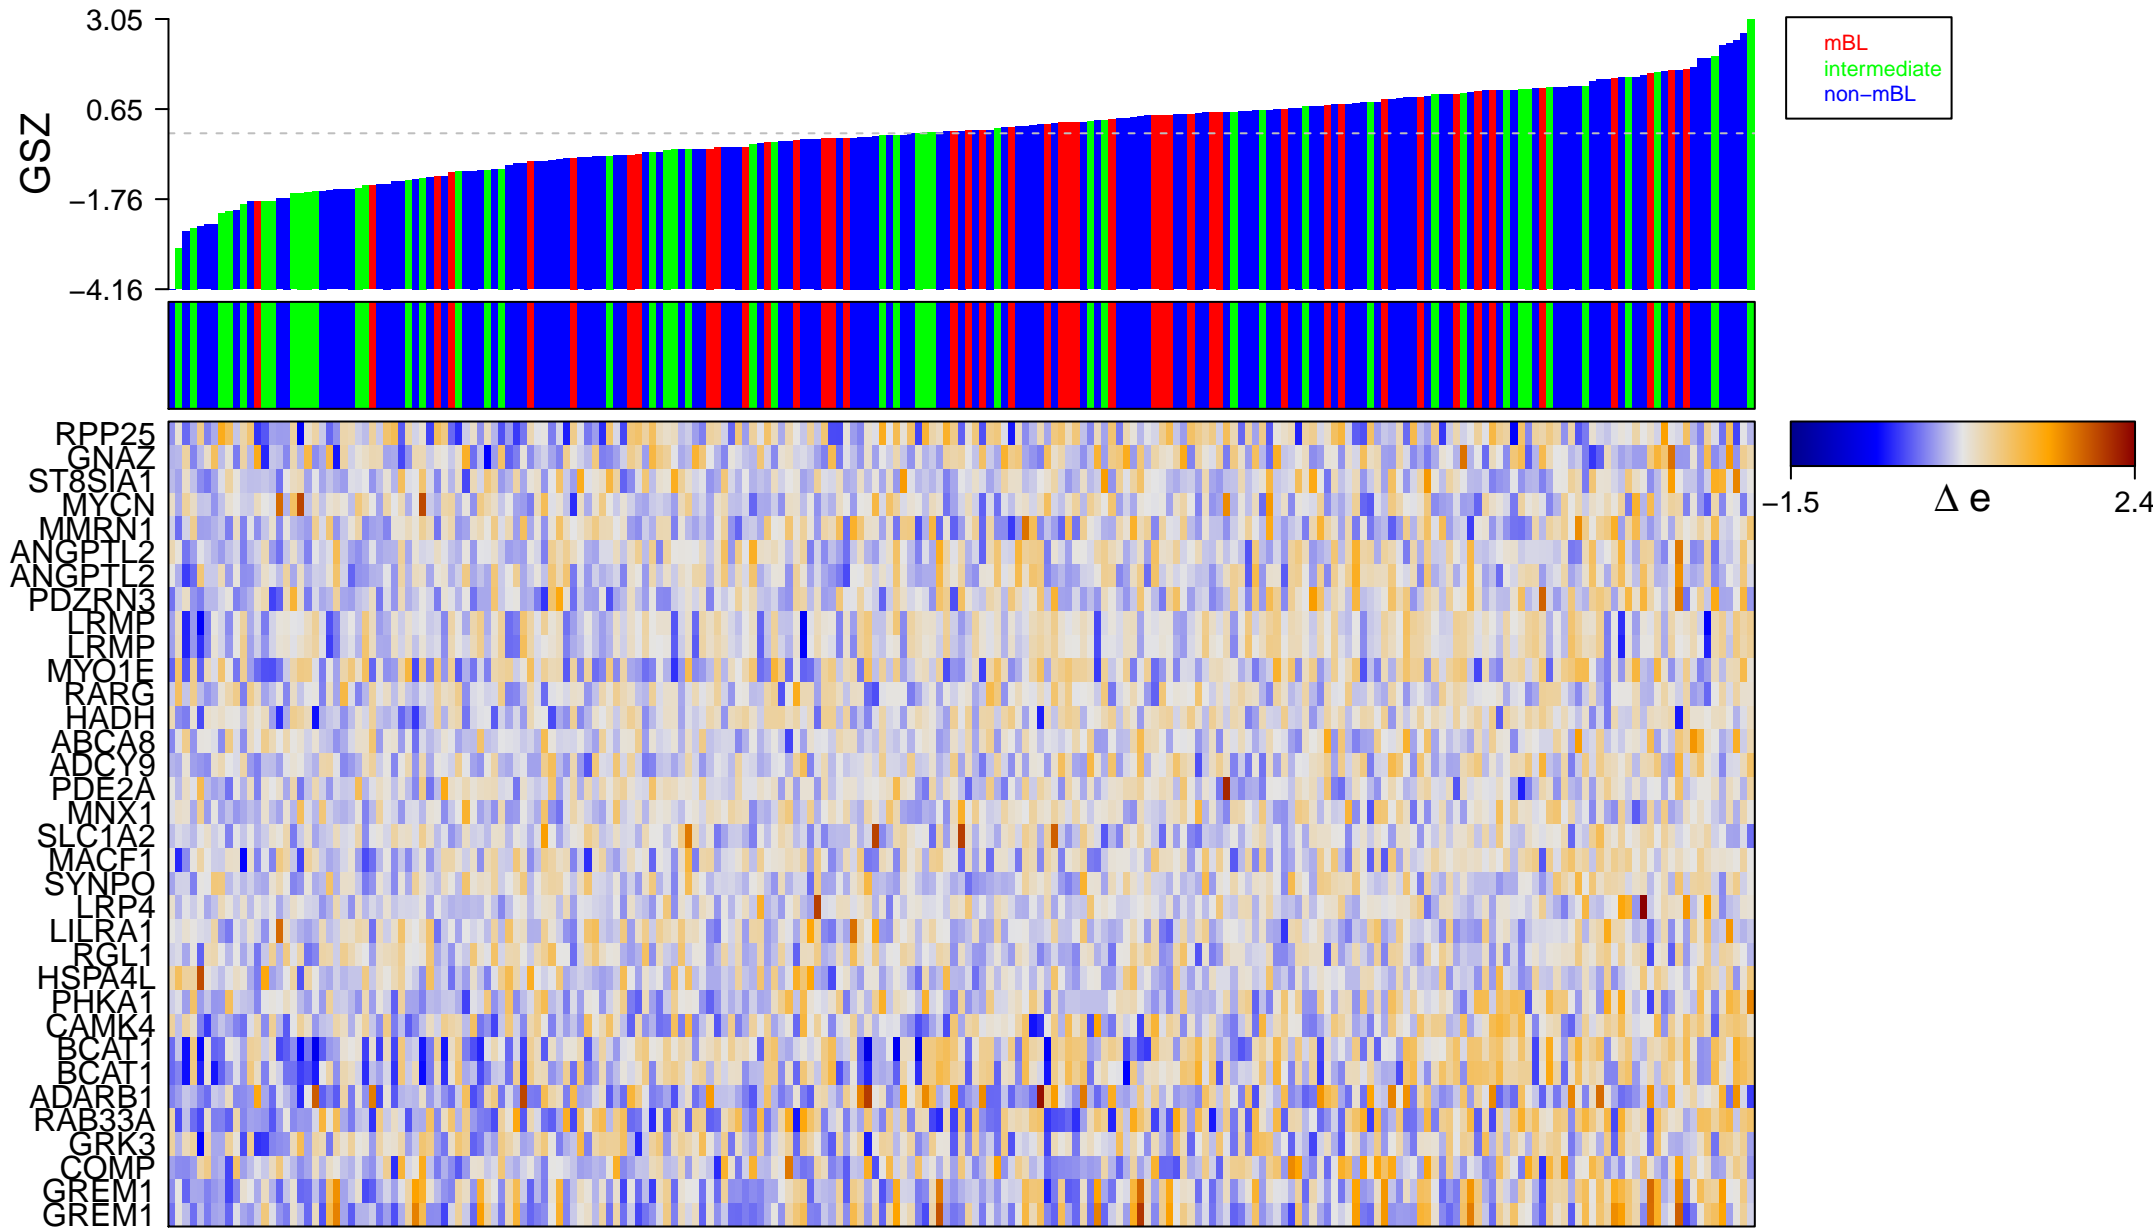

KIM_MYCN_AMPLIFICATION_TARGETS_UP

KIM_MYCN_AMPLIFICATION_TARGETS_UP

■ on
■ -
□ off

KIM_MYCN_AMPLIFICATION_TARGETS_UP