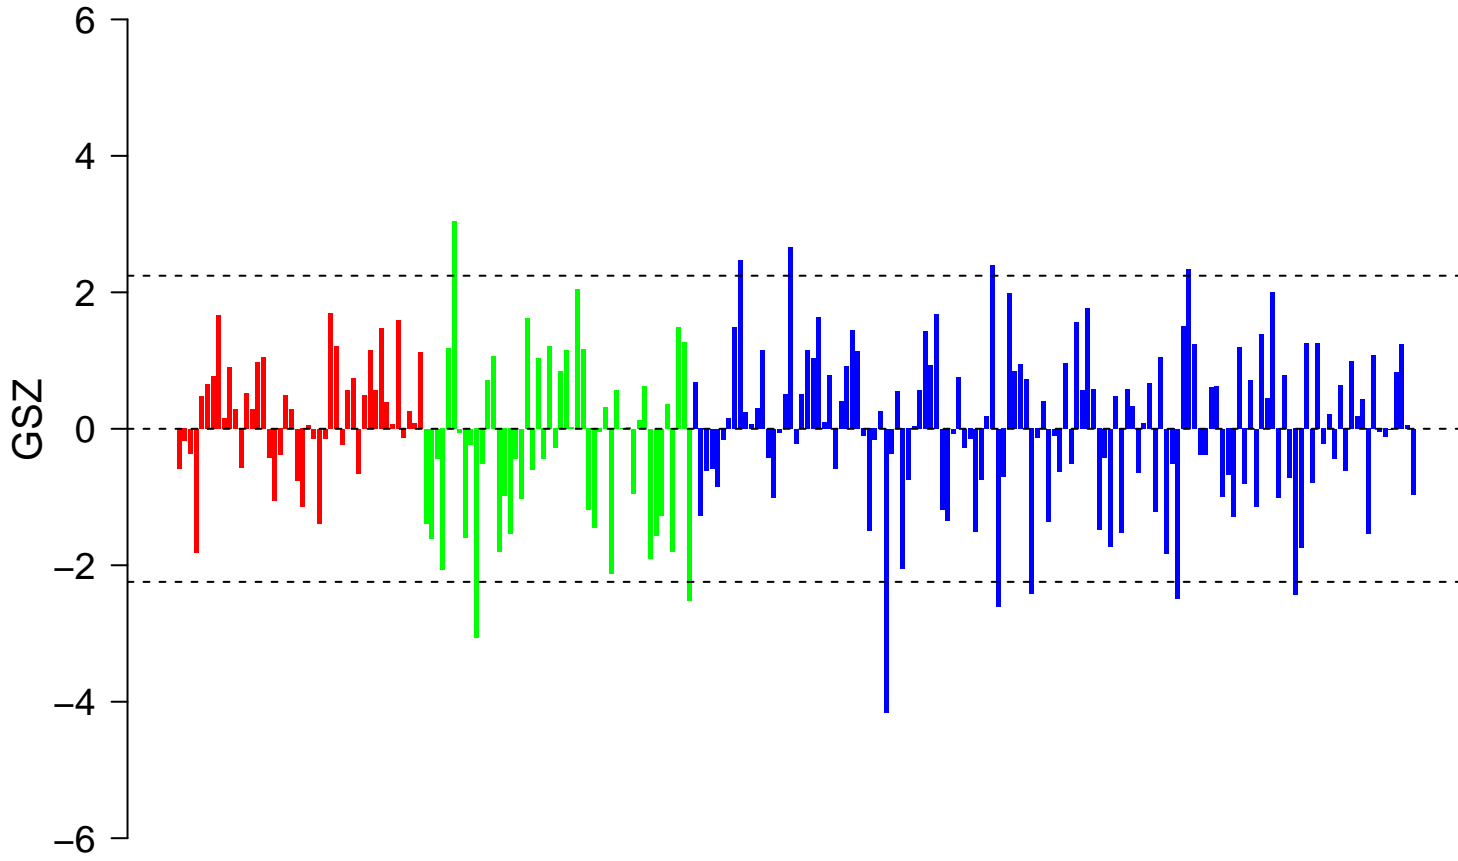

KIM_MYCN_AMPLIFICATION_TARGETS_UP

KIM_MYCN_AMPLIFICATION_TARGETS_UP

■ on
■ -
□ off

KIM_MYCN_AMPLIFICATION_TARGETS_UP