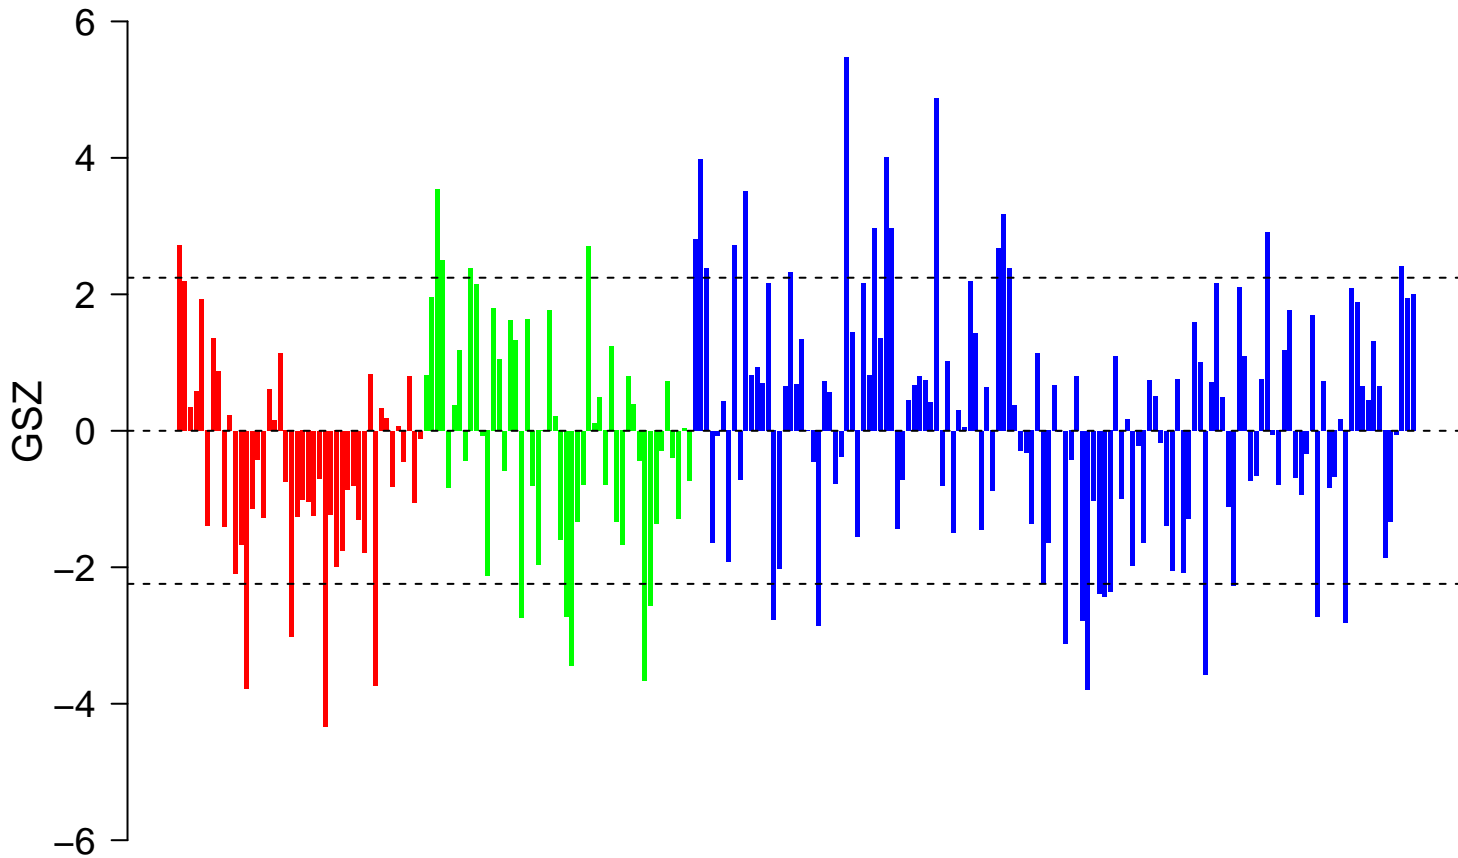

KIM_MYCN_AMPLIFICATION_TARGETS_DN

■ on
■ -
□ off

KIM_MYCN_AMPLIFICATION_TARGETS_DN