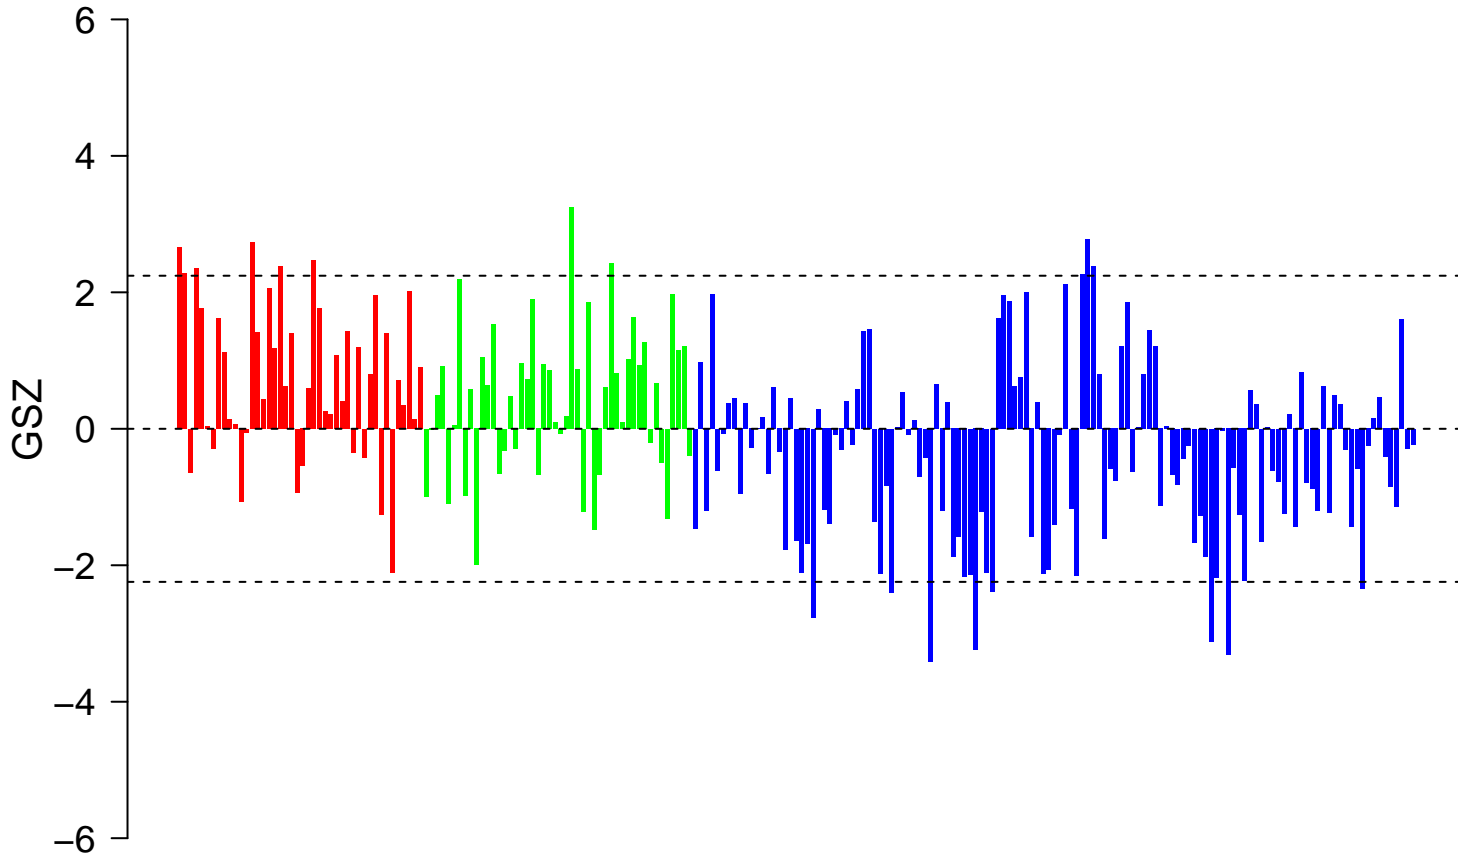

# KEGG\_WNT\_SIGNALING\_PATHWAY

# KEGG\_WNT\_SIGNALING\_PATHWAY

■ on  
■ -  
□ off