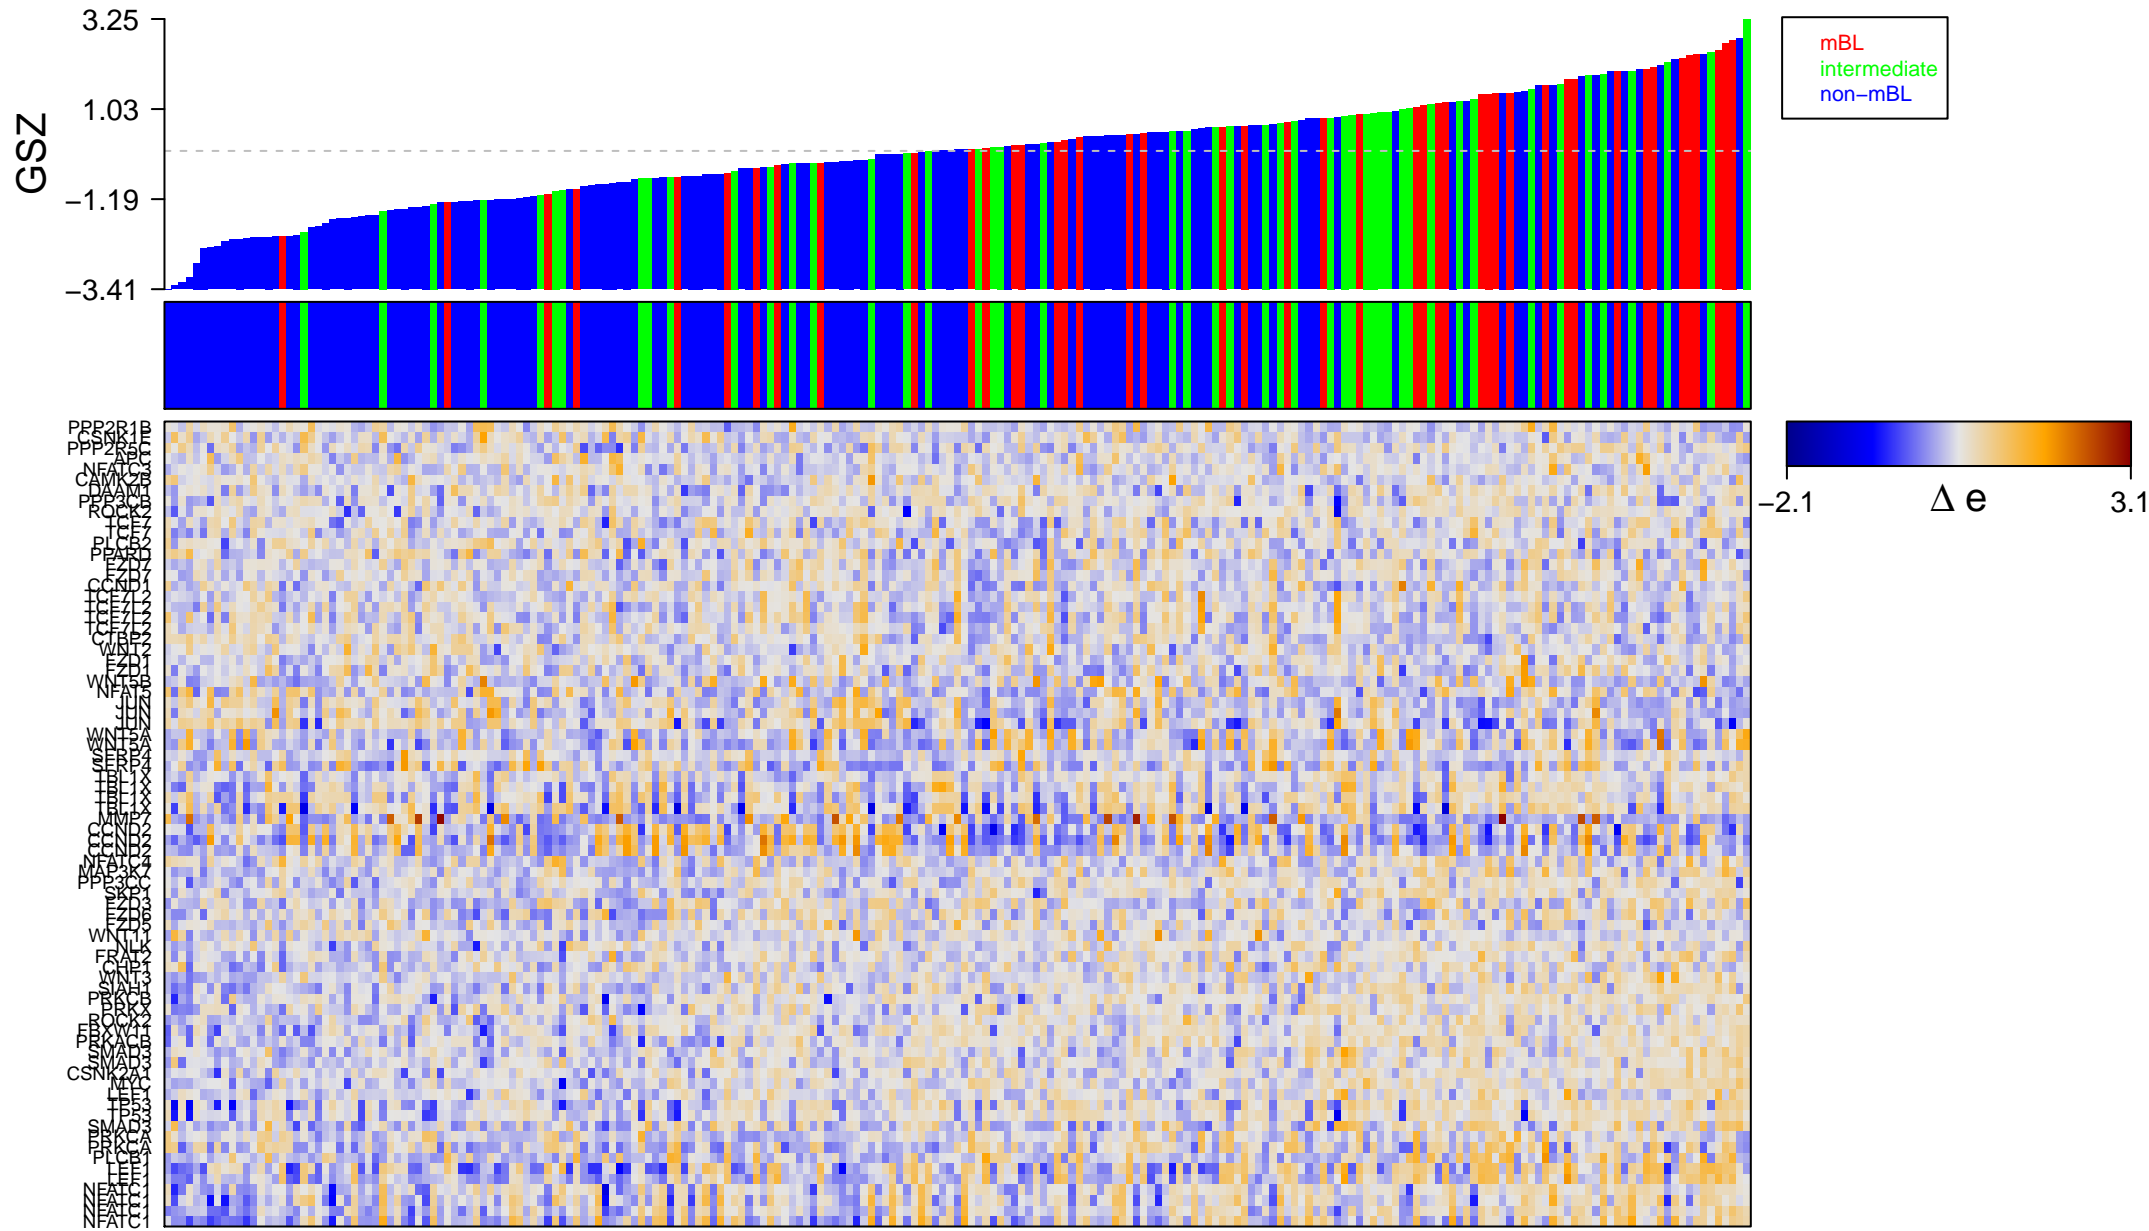

# KEGG\_WNT\_SIGNALING\_PATHWAY

# KEGG\_WNT\_SIGNALING\_PATHWAY

■ on  
■ -  
□ off