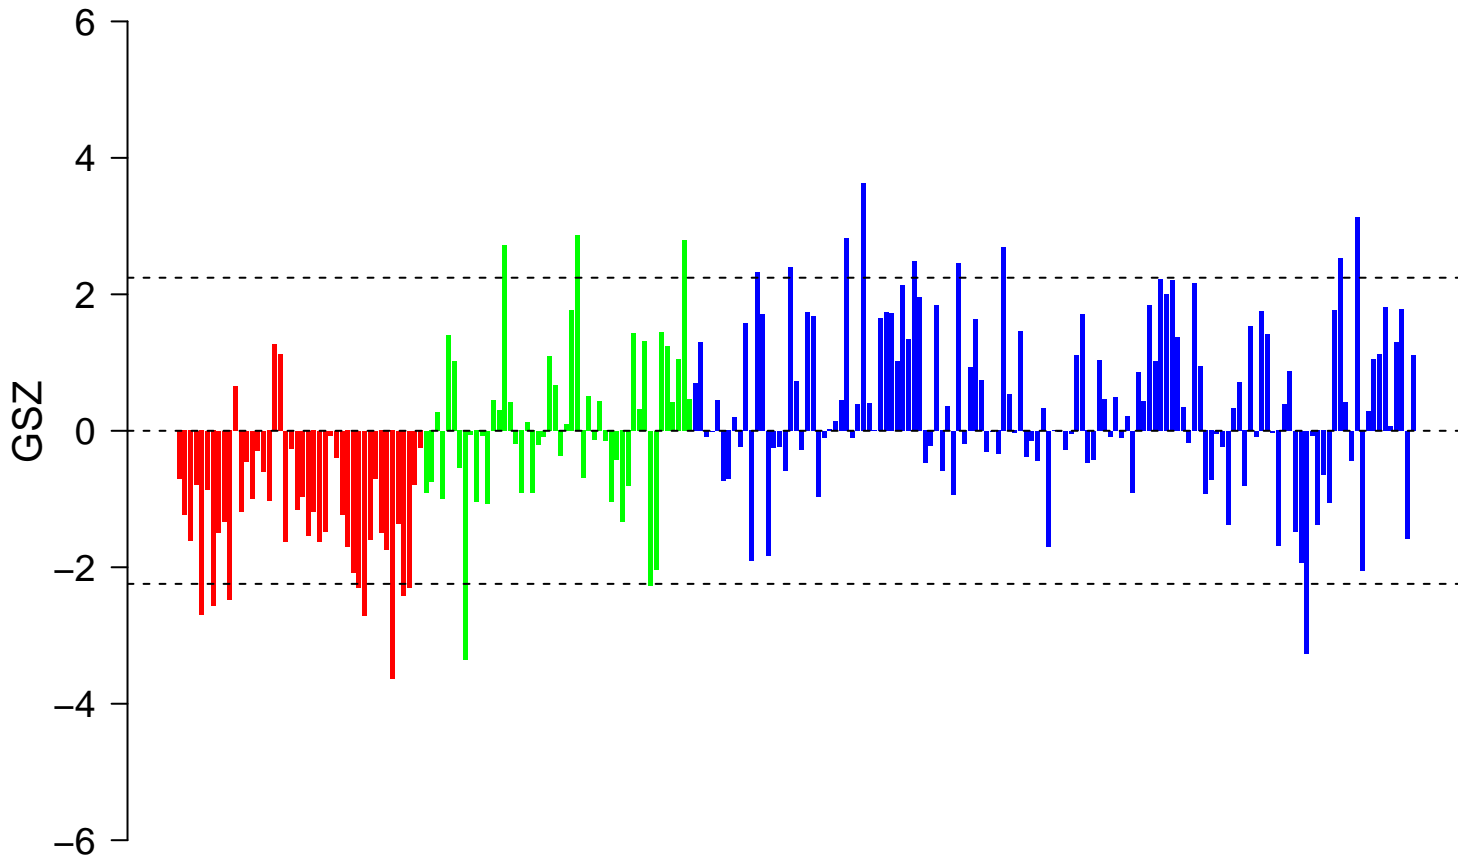

KEGG_VIBRIO_CHOLERAE_INFECTION

KEGG_VIBRIO_CHOLERAEE_INFECTION

■ on
■ -
□ off

KEGG_VIBRIO_CHOLERAE_INFECTION