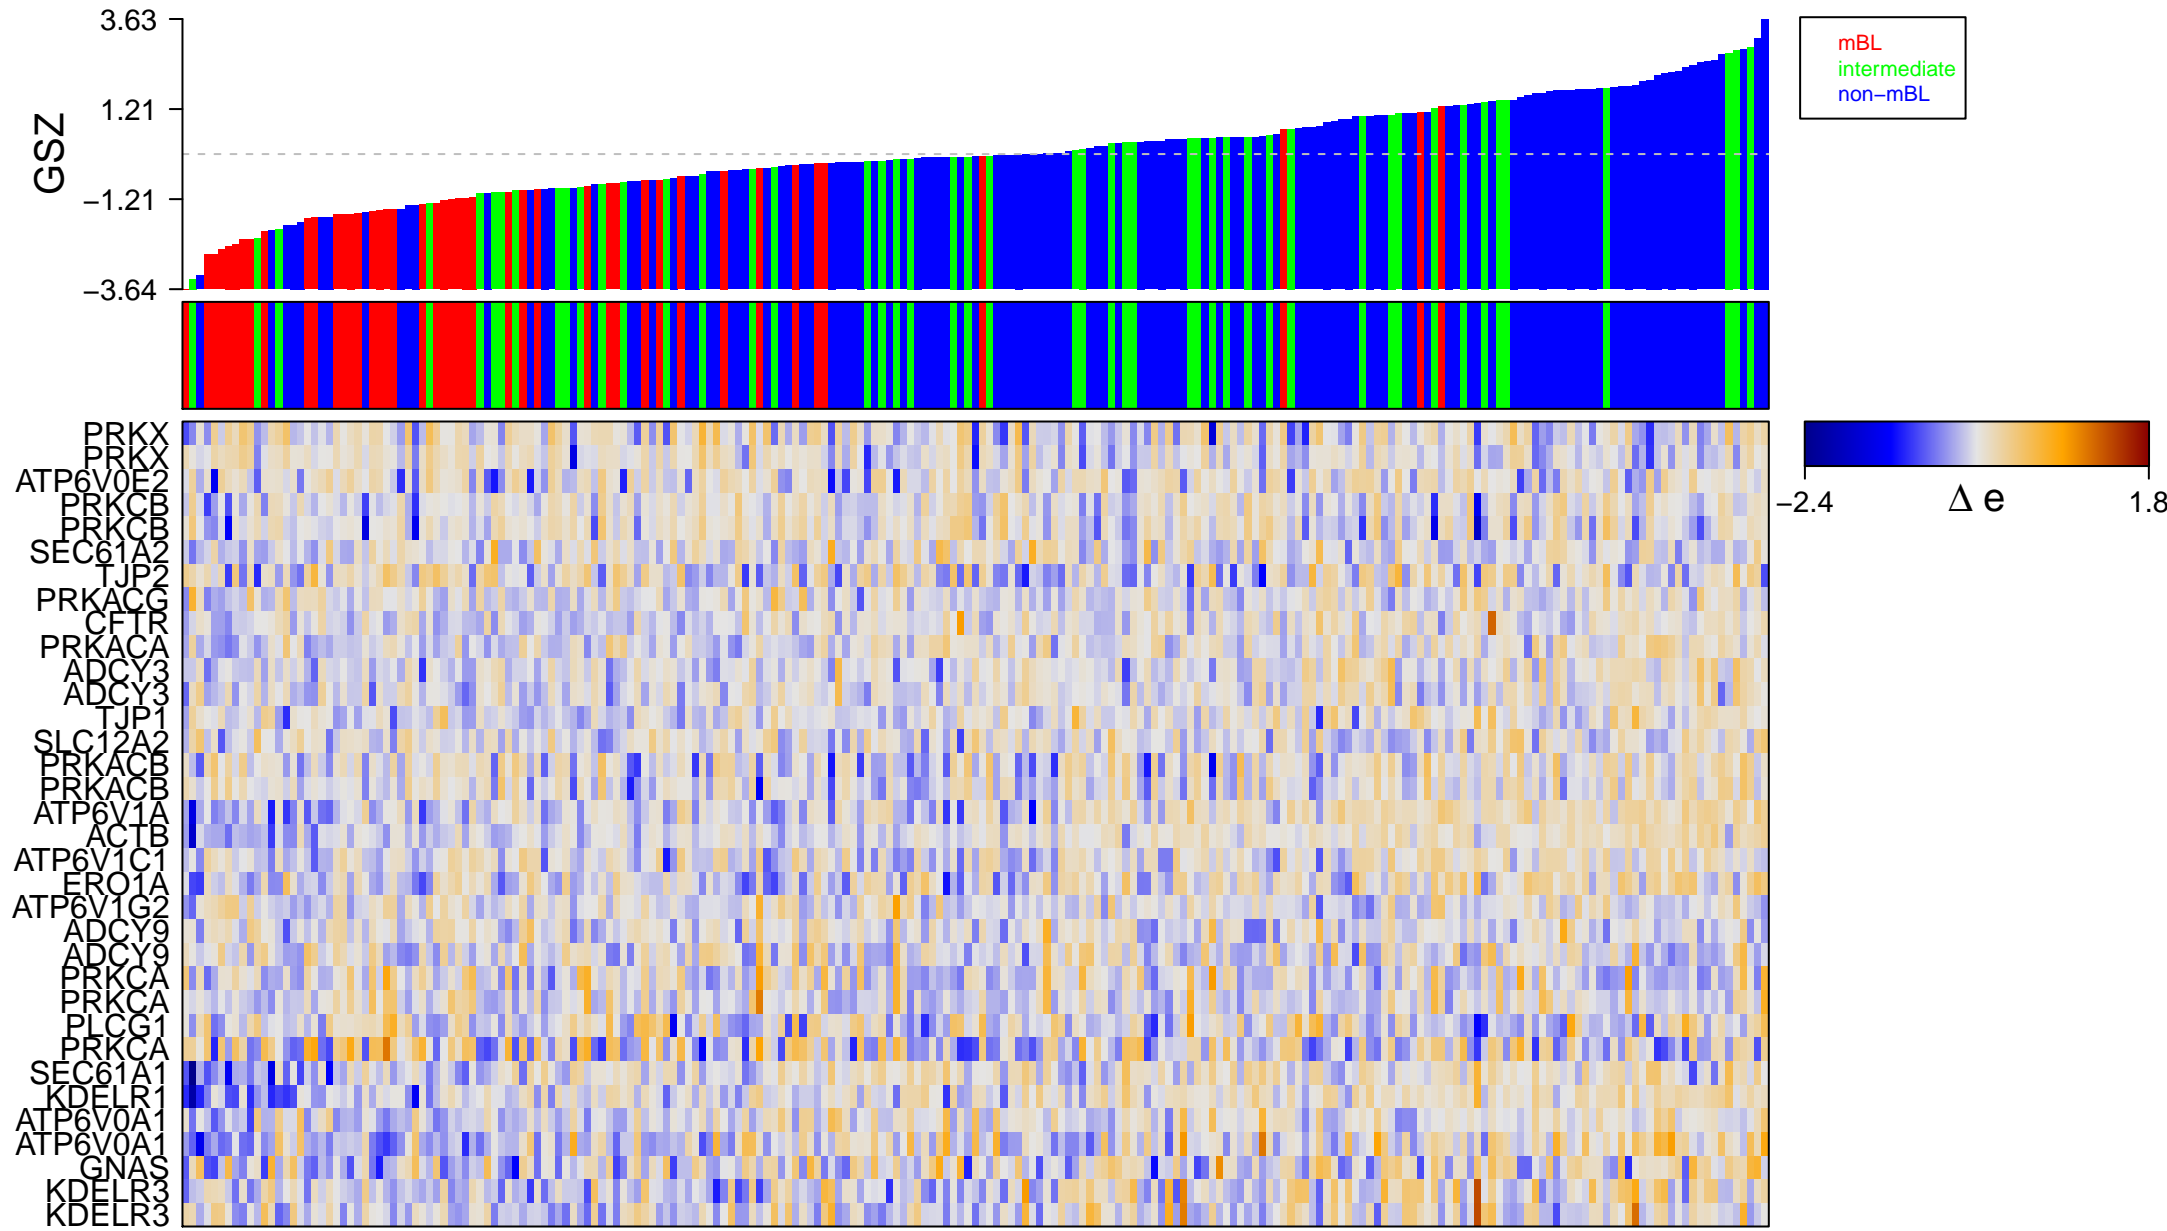

KEGG_VIBRIO_CHOLERAE_INFECTION

KEGG_VIBRIO_CHOLERAEE_INFECTION

■ on
■ -
□ off

KEGG_VIBRIO_CHOLERAE_INFECTION