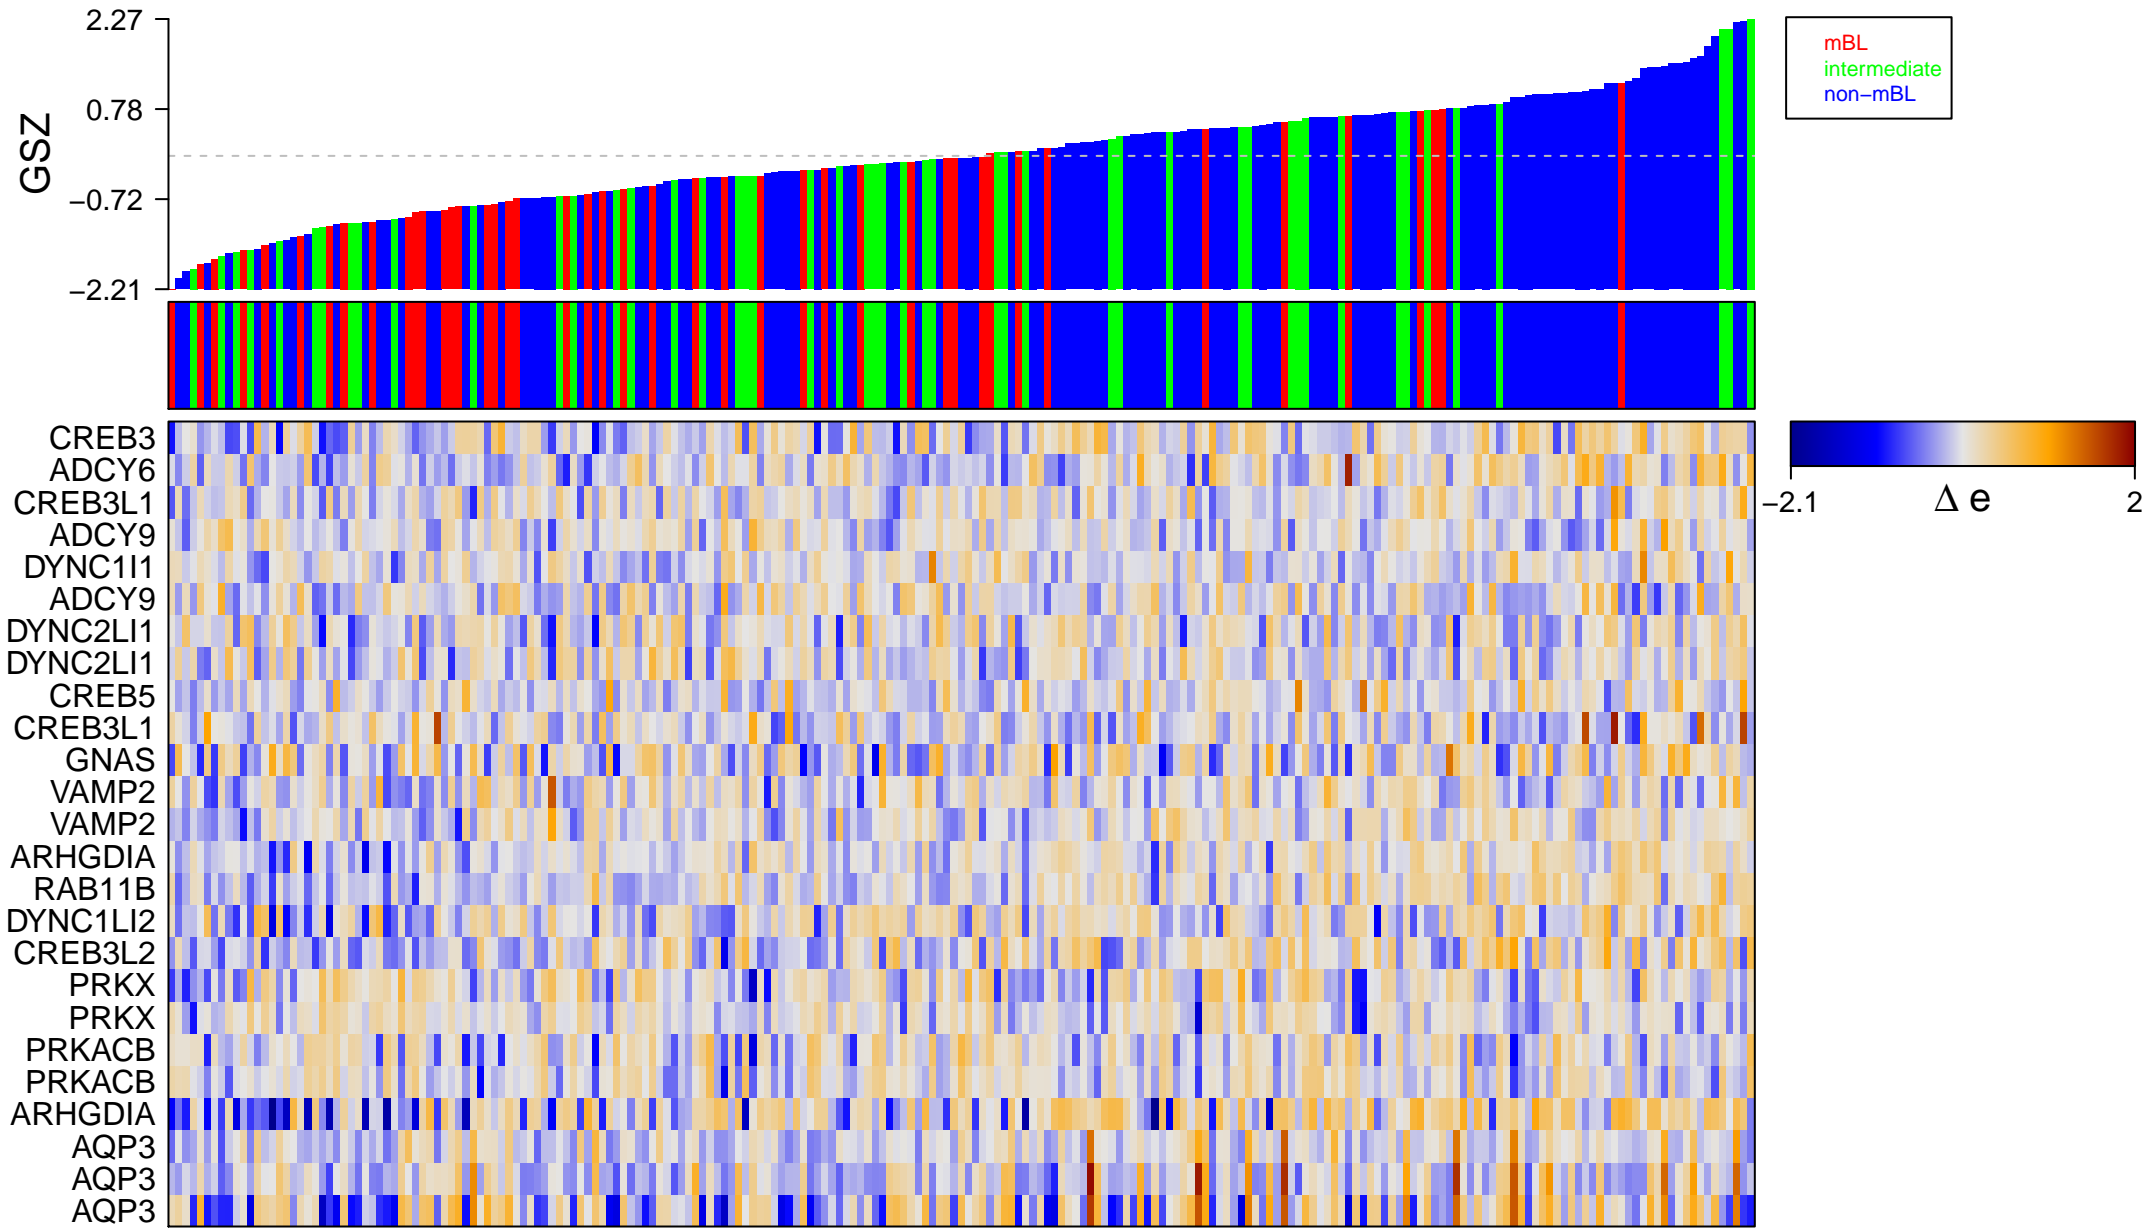

KEGG_VASOPRESSIN_REGULATED_WATER_REABSORPTION

KEGG_VASOPRESSIN_REGULATED_WATER_REABSORPTION

■ on
■ -
□ off

KEGG_VASOPRESSIN_REGULATED_WATER_REABSORPTION