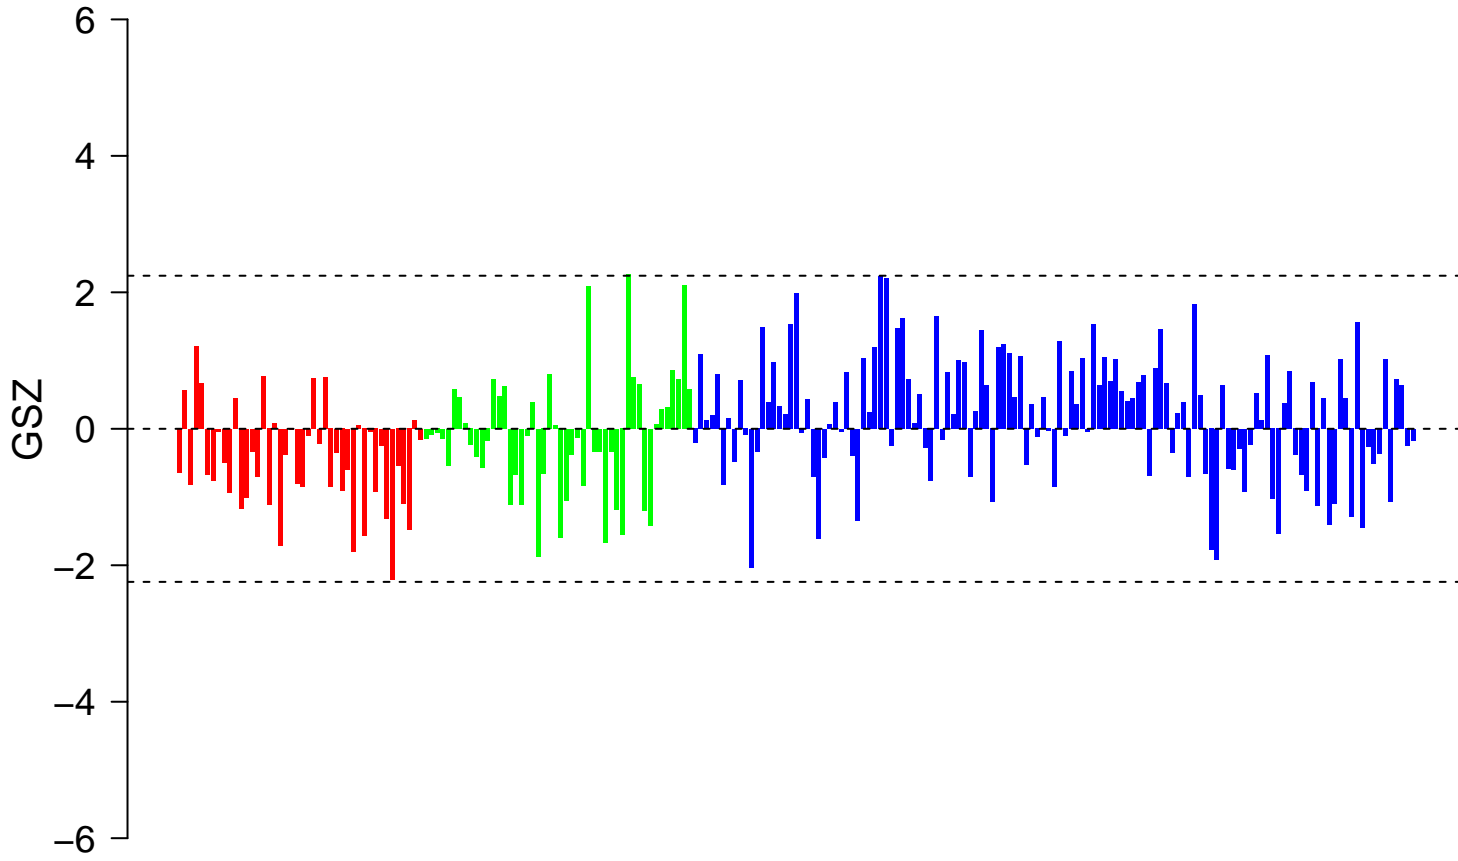

KEGG_VASOPRESSIN_REGULATED_WATER_REABSORPTION

KEGG_VASOPRESSIN_REGULATED_WATER_REABSORPTION

■ on
■ -
□ off

KEGG_VASOPRESSIN_REGULATED_WATER_REABSORPTION