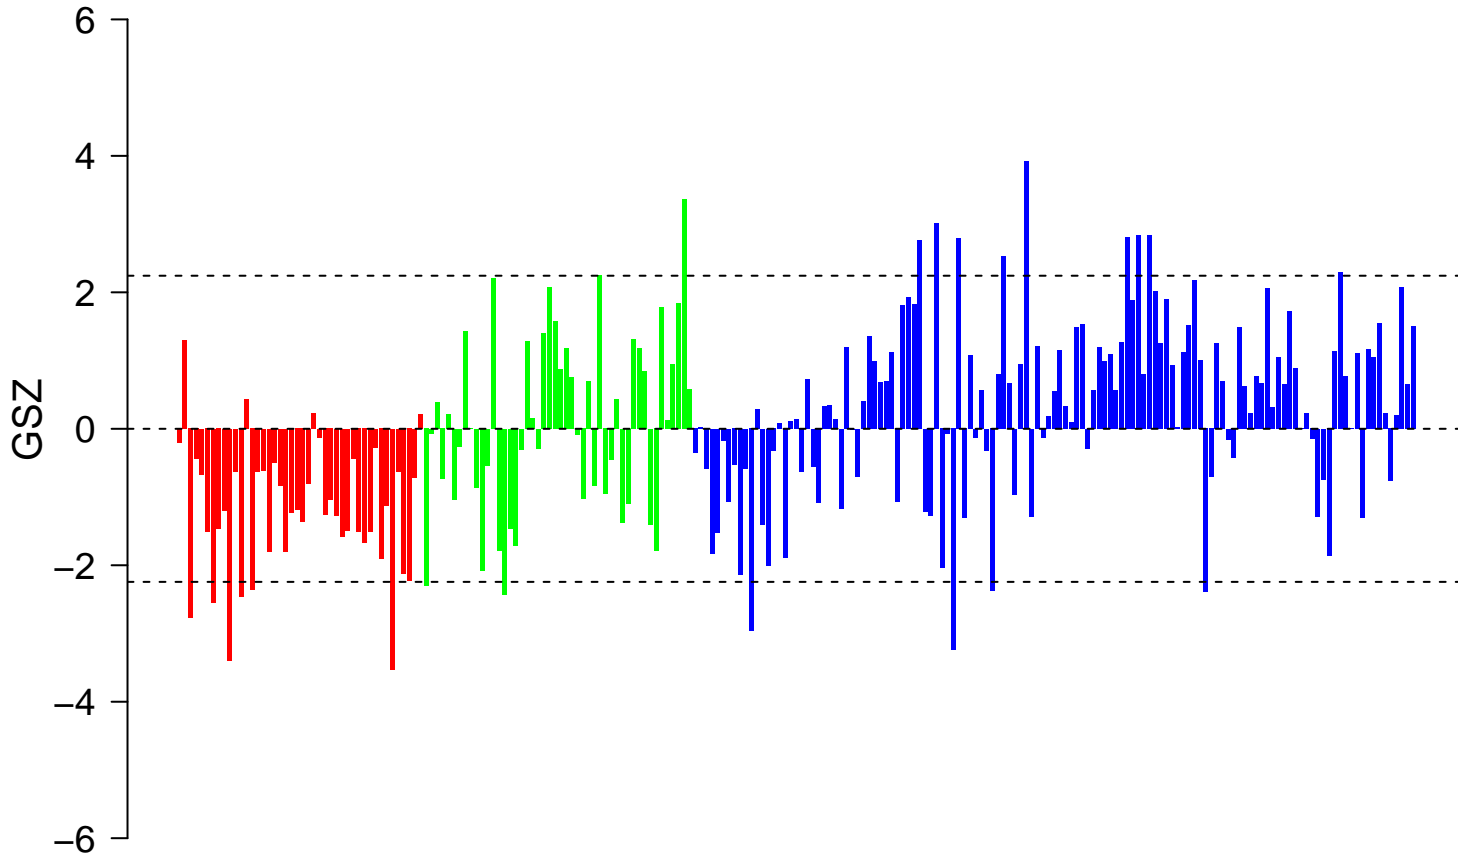

# KEGG\_TIGHT\_JUNCTION

■ on  
■ -  
□ off

# KEGG\_TIGHT\_JUNCTION