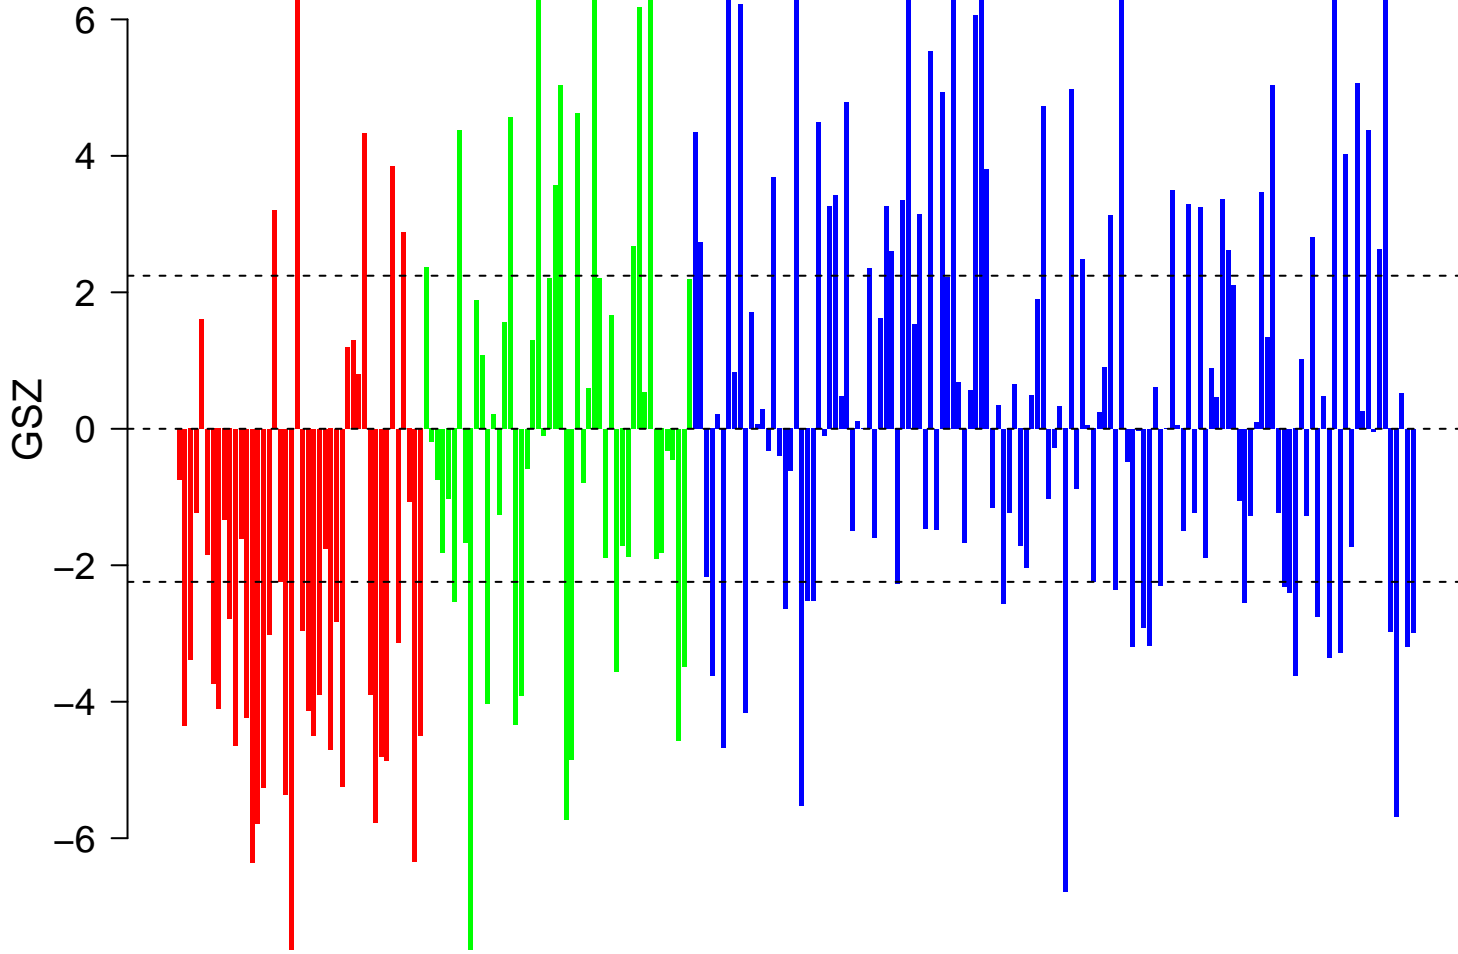

# KEGG\_SYSTEMIC\_LUPUS\_ERYTHEMATOSUS

# KEGG\_SYSTEMIC\_LUPUS\_ERYTHEMATOSUS

■ on  
■ -  
□ off