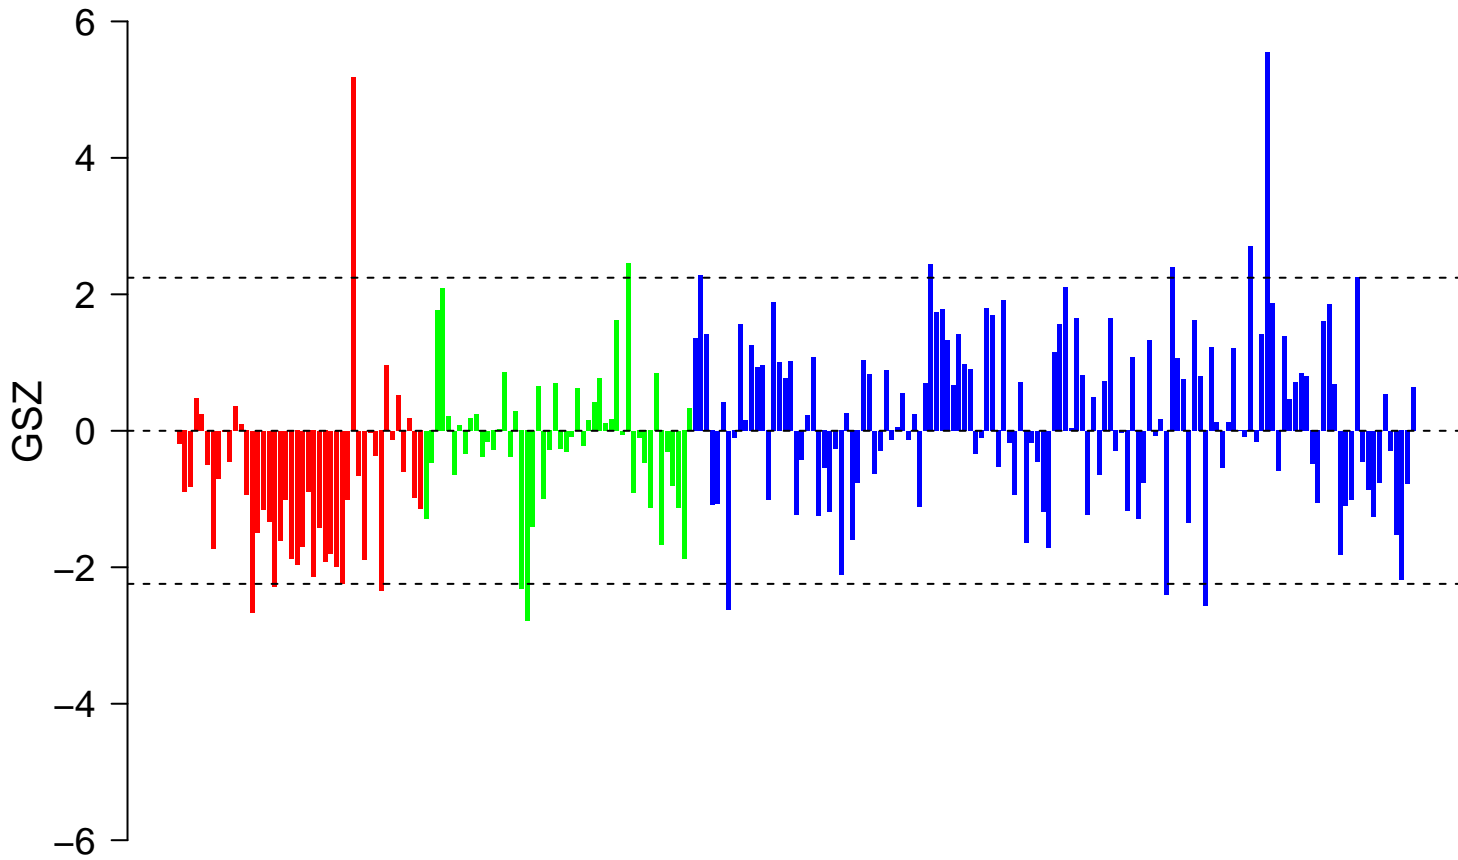

# KEGG\_STARCH\_AND\_SUCROSE\_METABOLISM

# KEGG\_STARCH\_AND\_SUCROSE\_METABOLISM

■ on  
■ -  
□ off