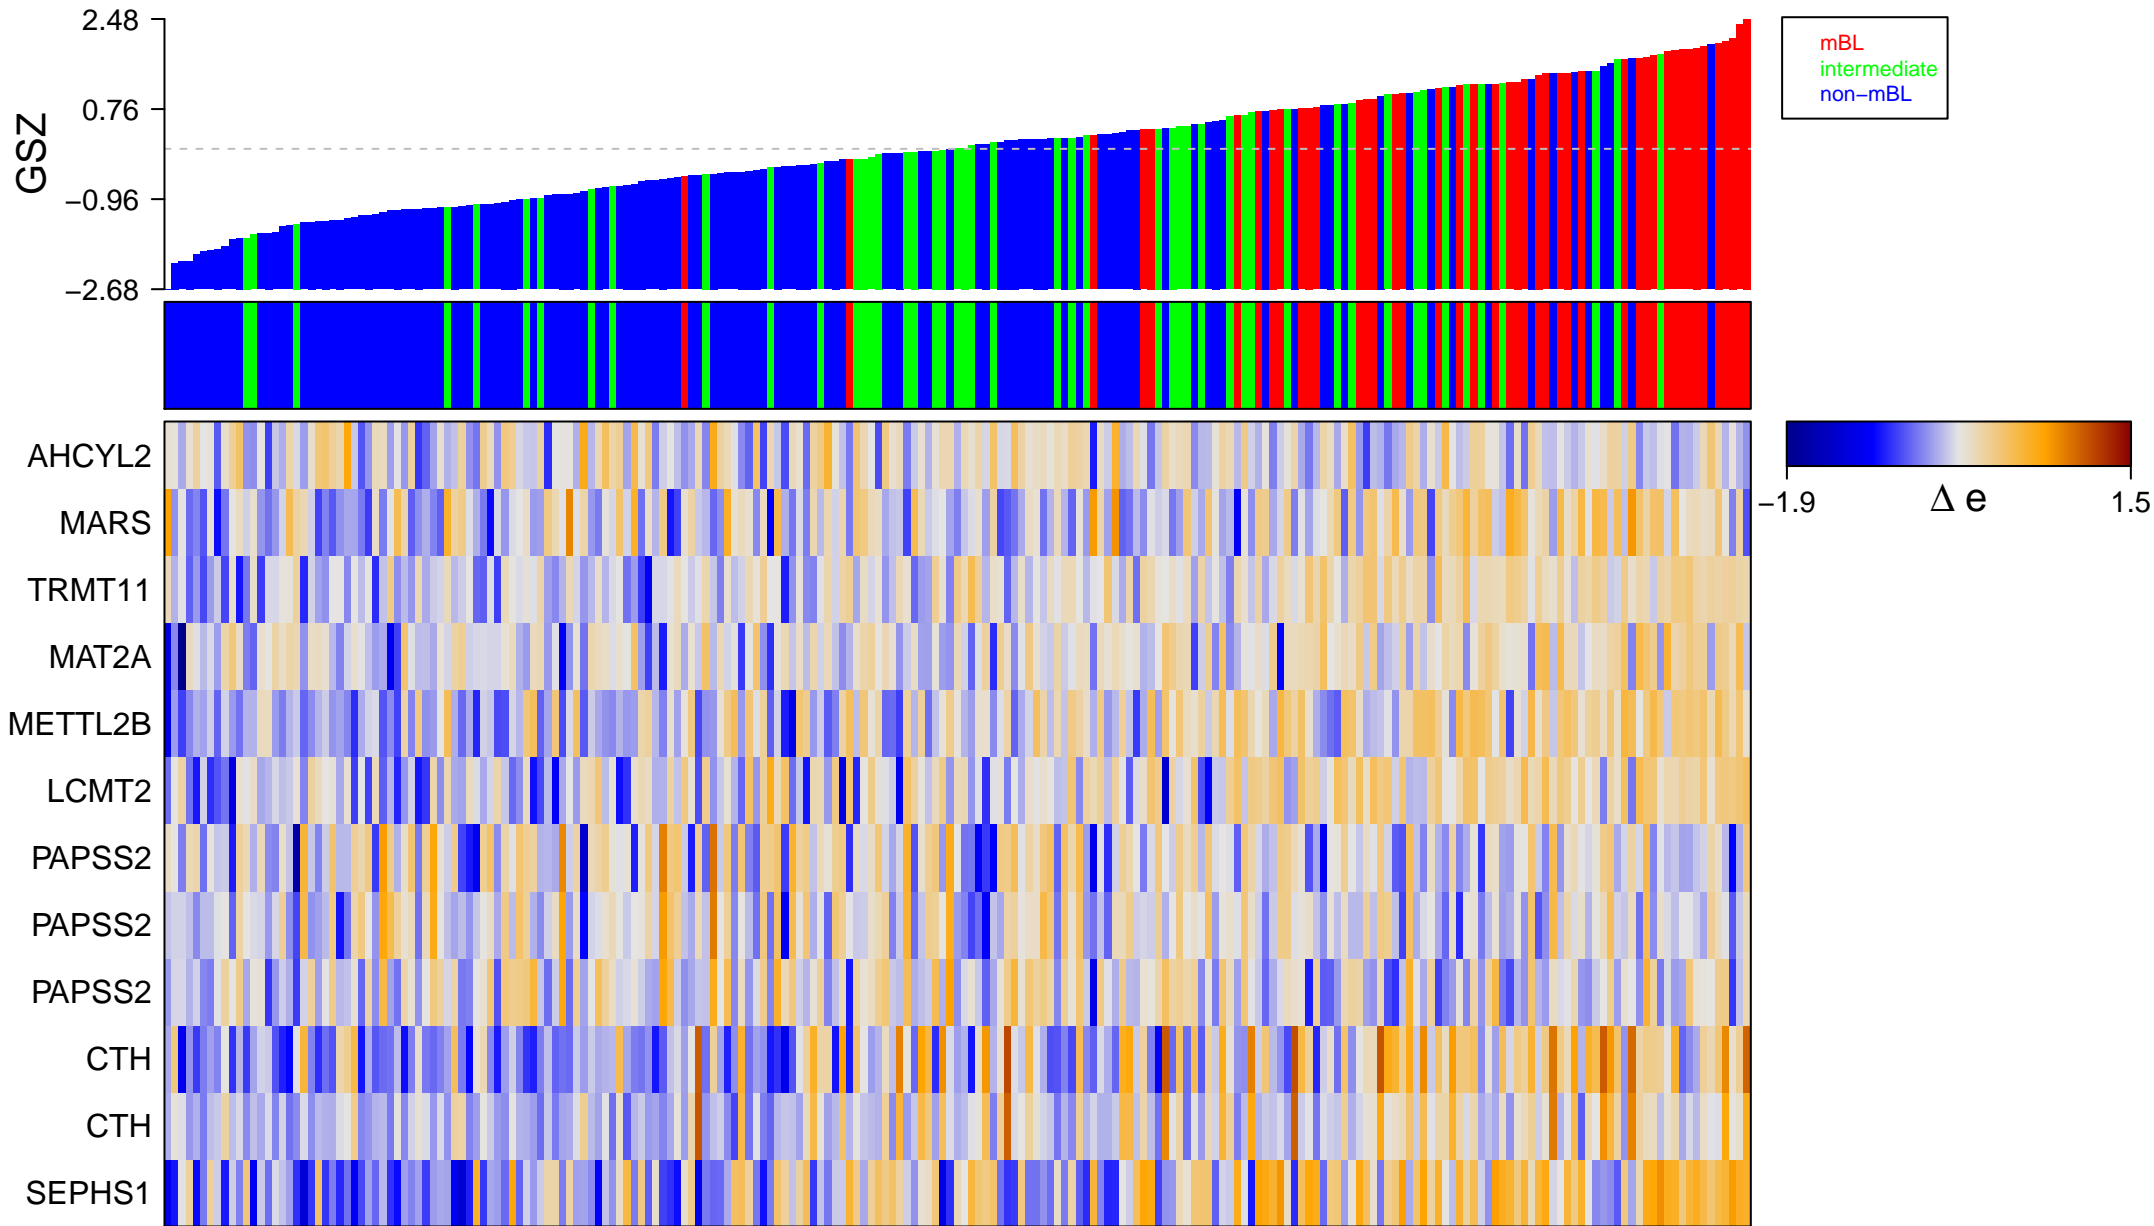

KEGG_SELENOAMINO_ACID_METABOLISM

KEGG_SELENOAMINO_ACID_METABOLISM

■ on
■ -
□ off

KEGG_SELENOAMINO_ACID_METABOLISM