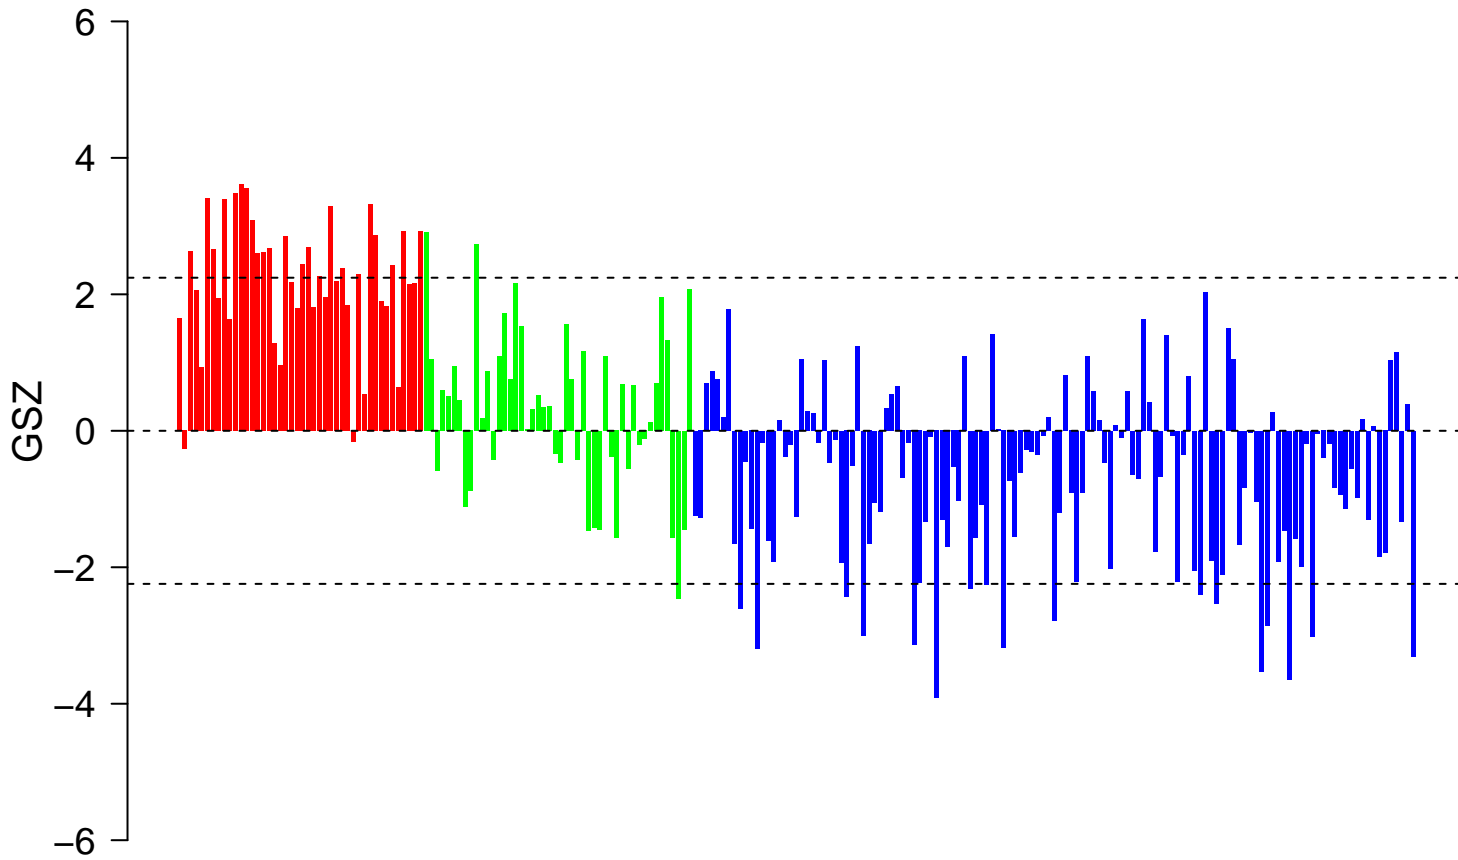

# KEGG\_RNA\_DEGRADATION

# KEGG\_RNA\_DEGRADATION

■ on  
■ -  
□ off