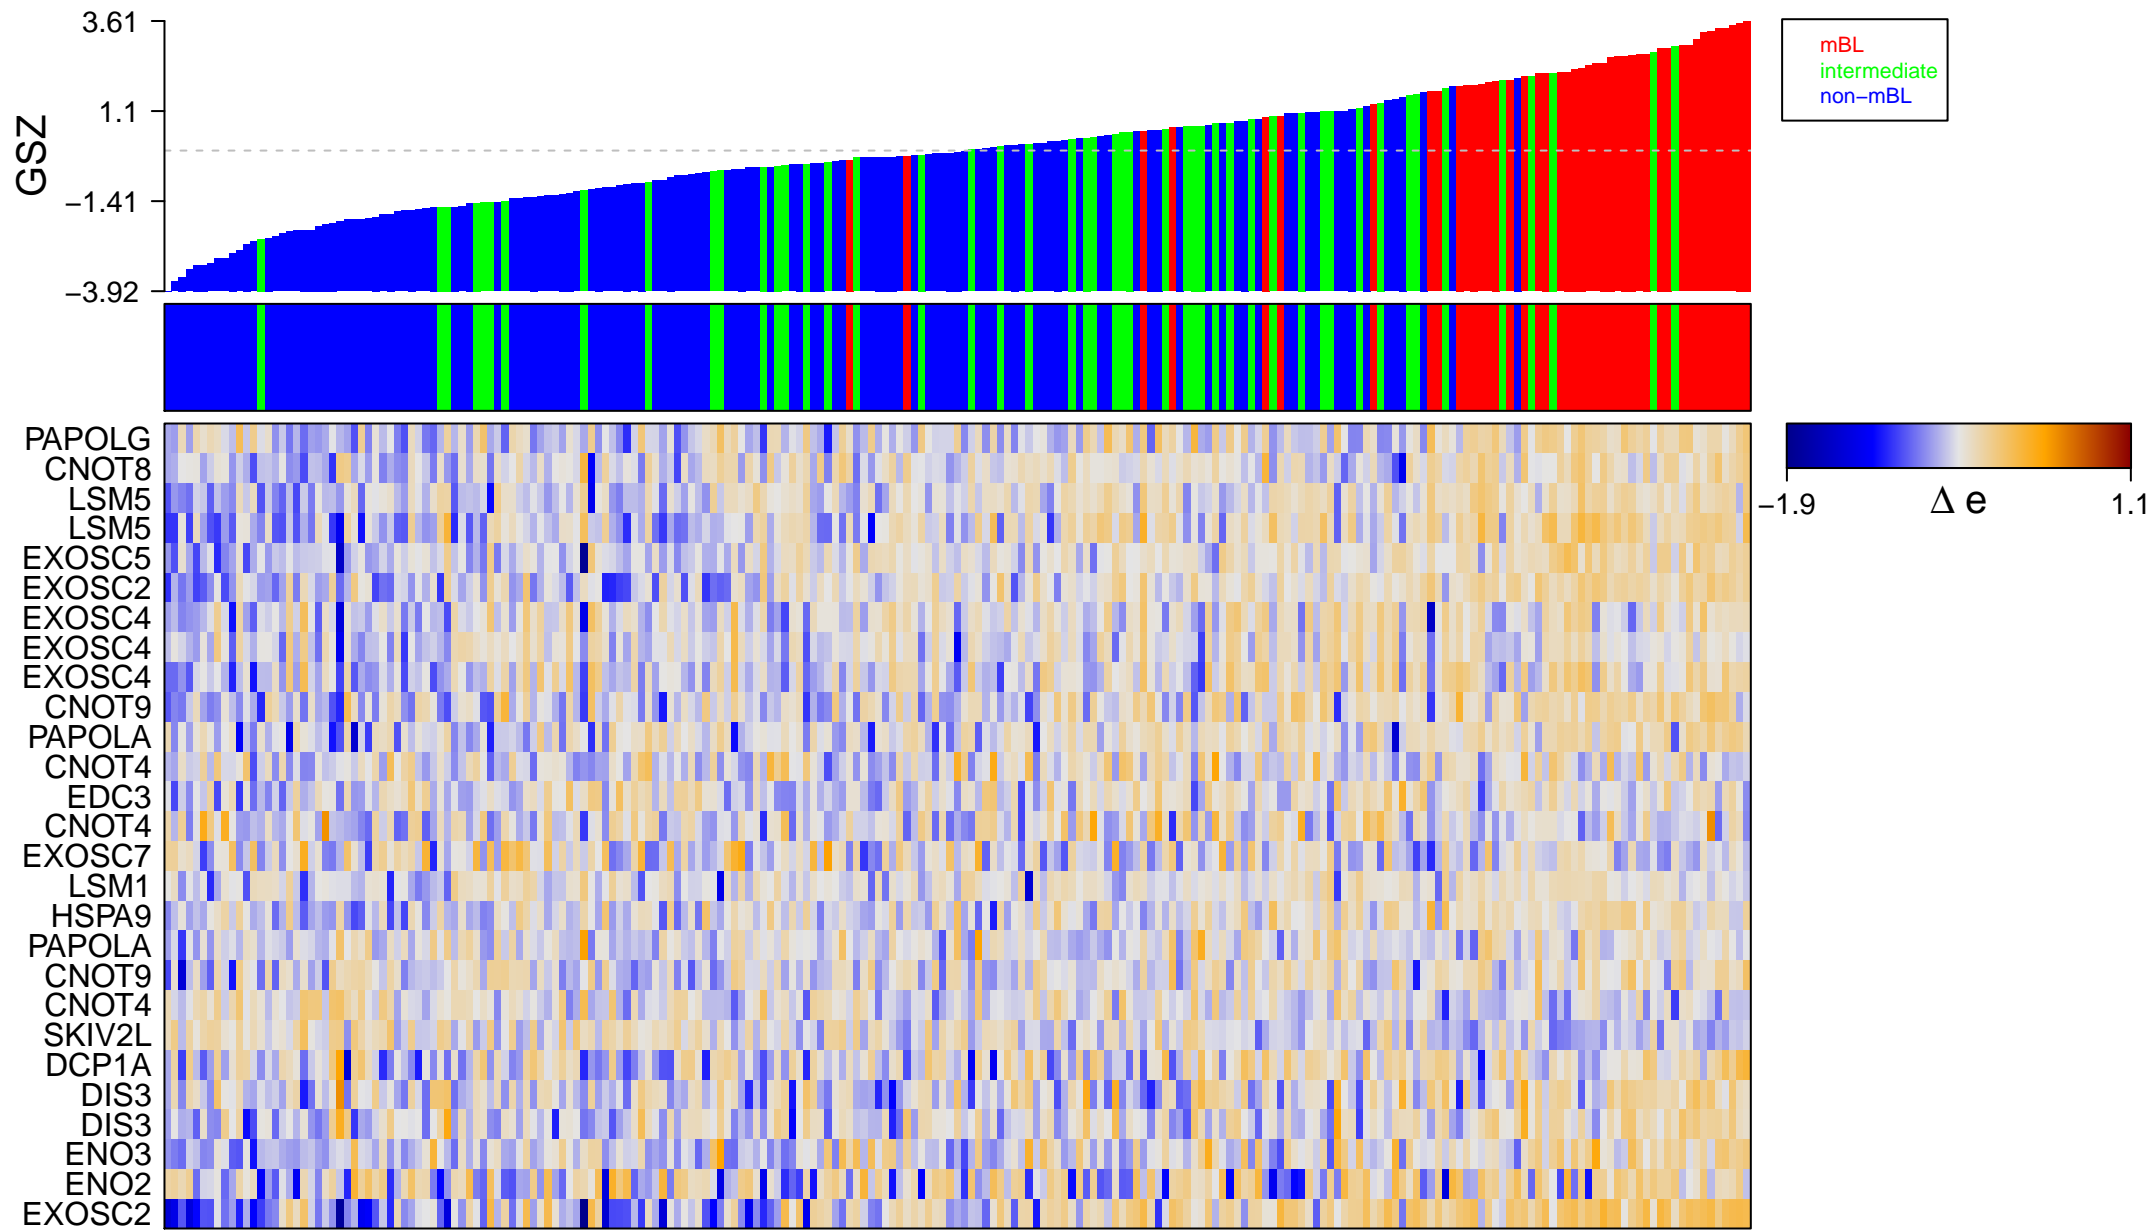

# KEGG\_RNA\_DEGRADATION

# KEGG\_RNA\_DEGRADATION

■ on  
■ -  
□ off