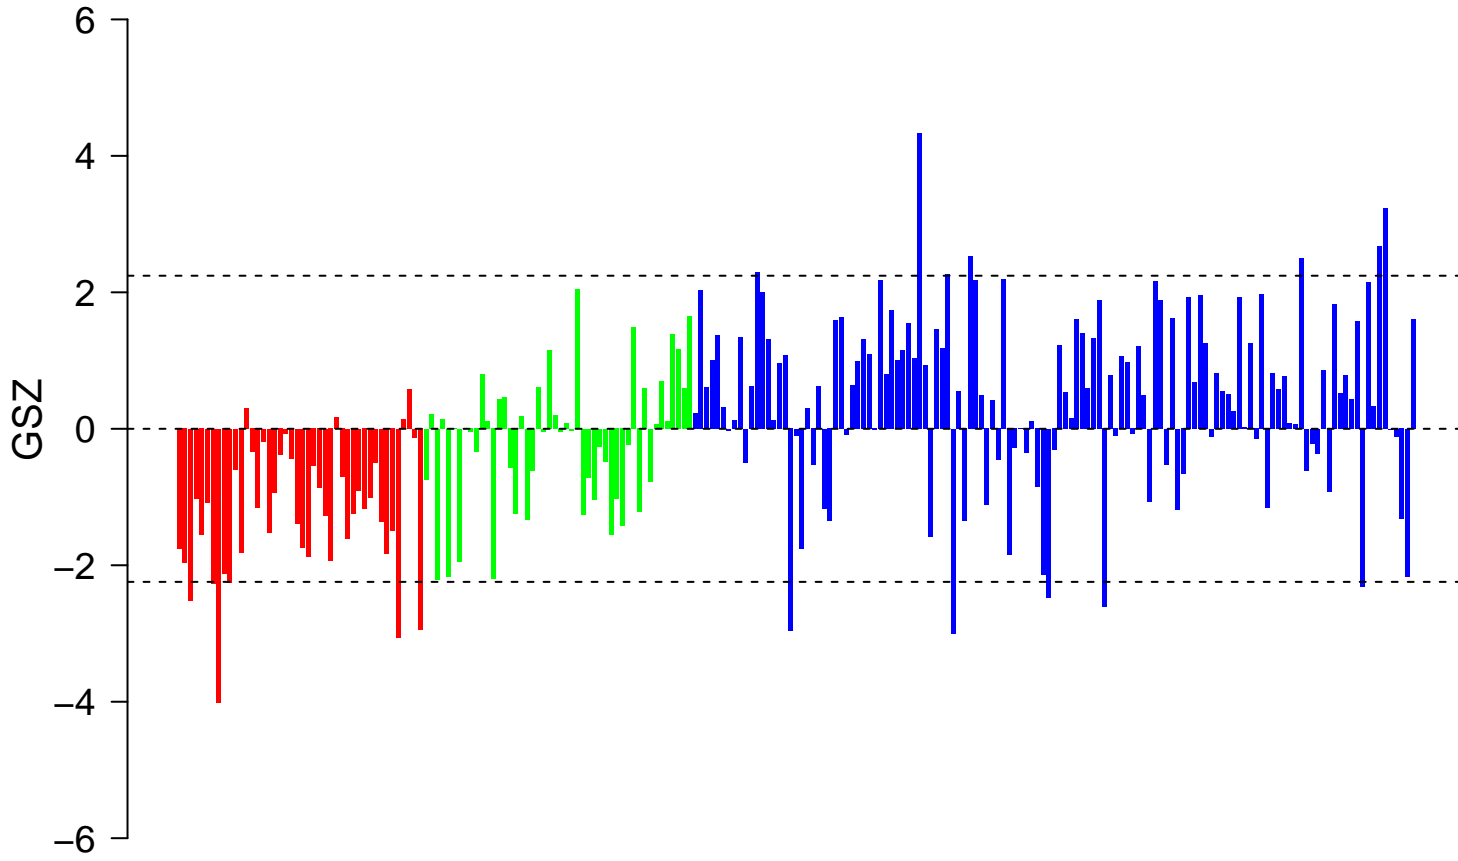

KEGG_RIG_I_LIKE_RECEPTOR_SIGNALING_PATHWAY