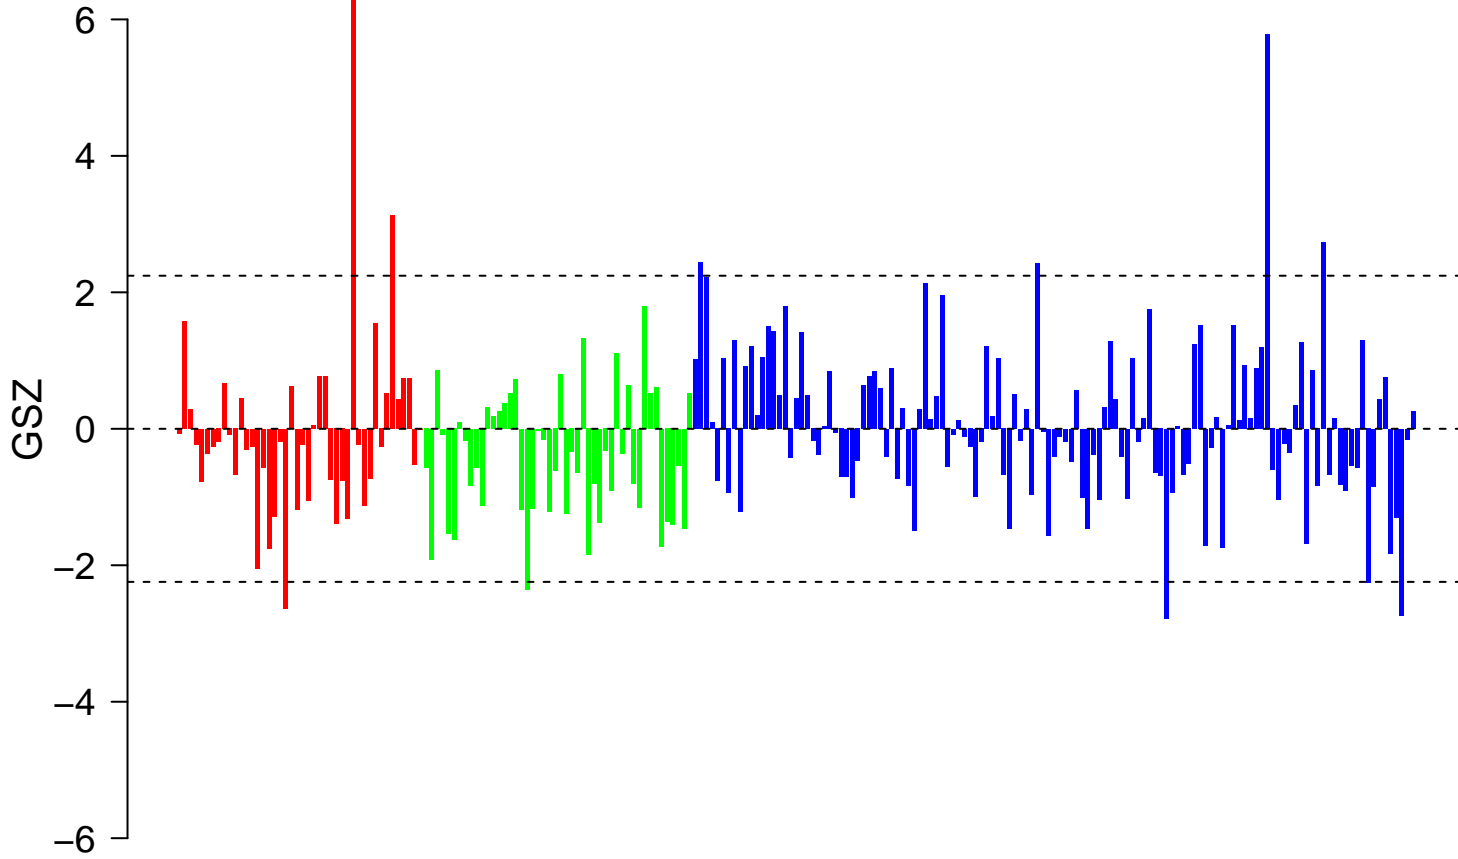

# KEGG\_RETINOL\_METABOLISM

# KEGG\_RETINOL\_METABOLISM

■ on  
■ -  
□ off