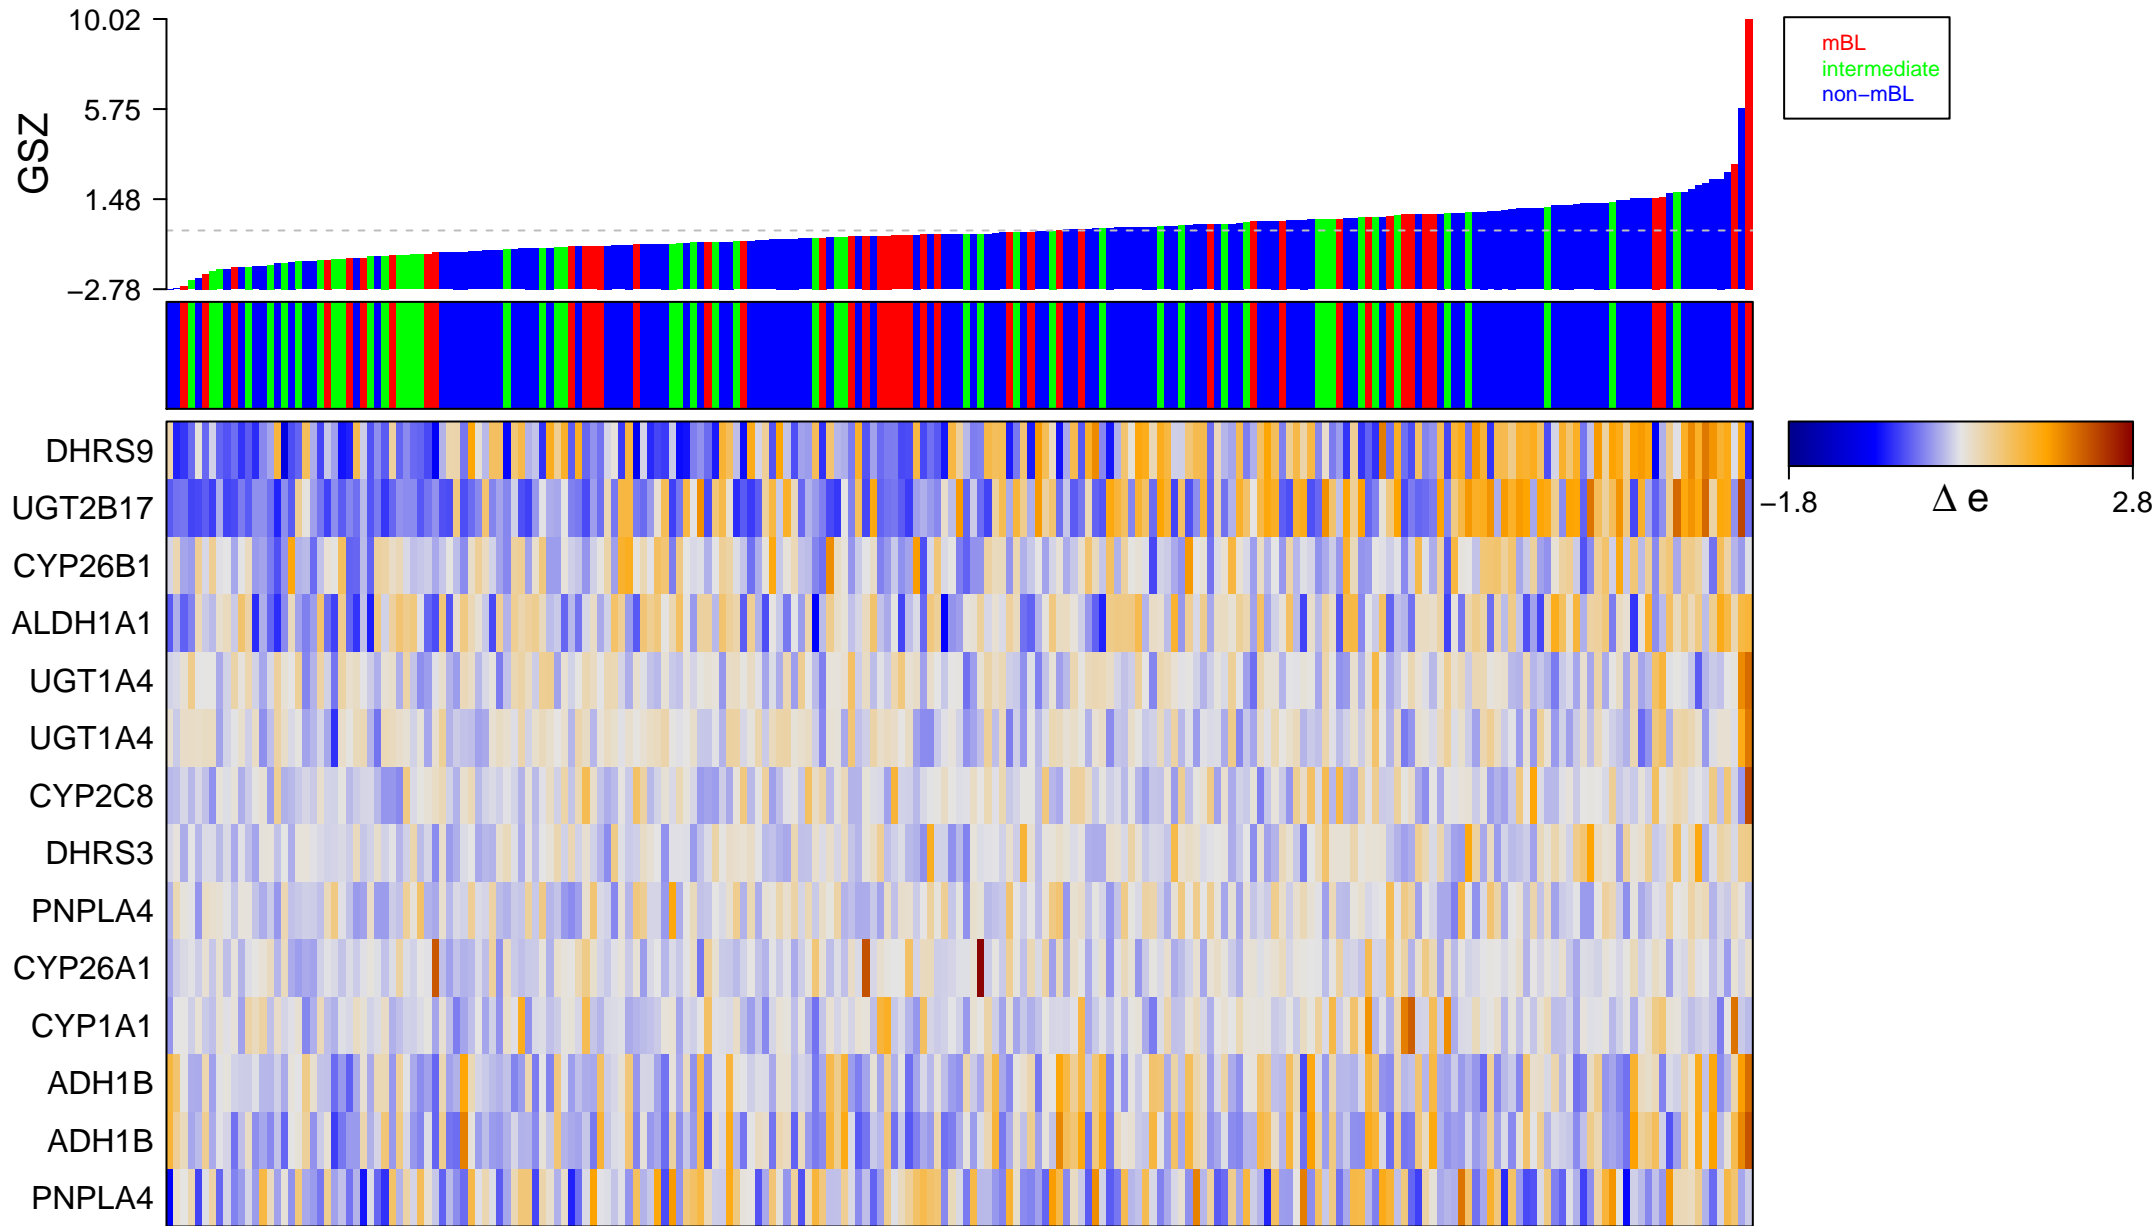

# KEGG\_RETINOL\_METABOLISM

# KEGG\_RETINOL\_METABOLISM

■ on  
■ -  
□ off