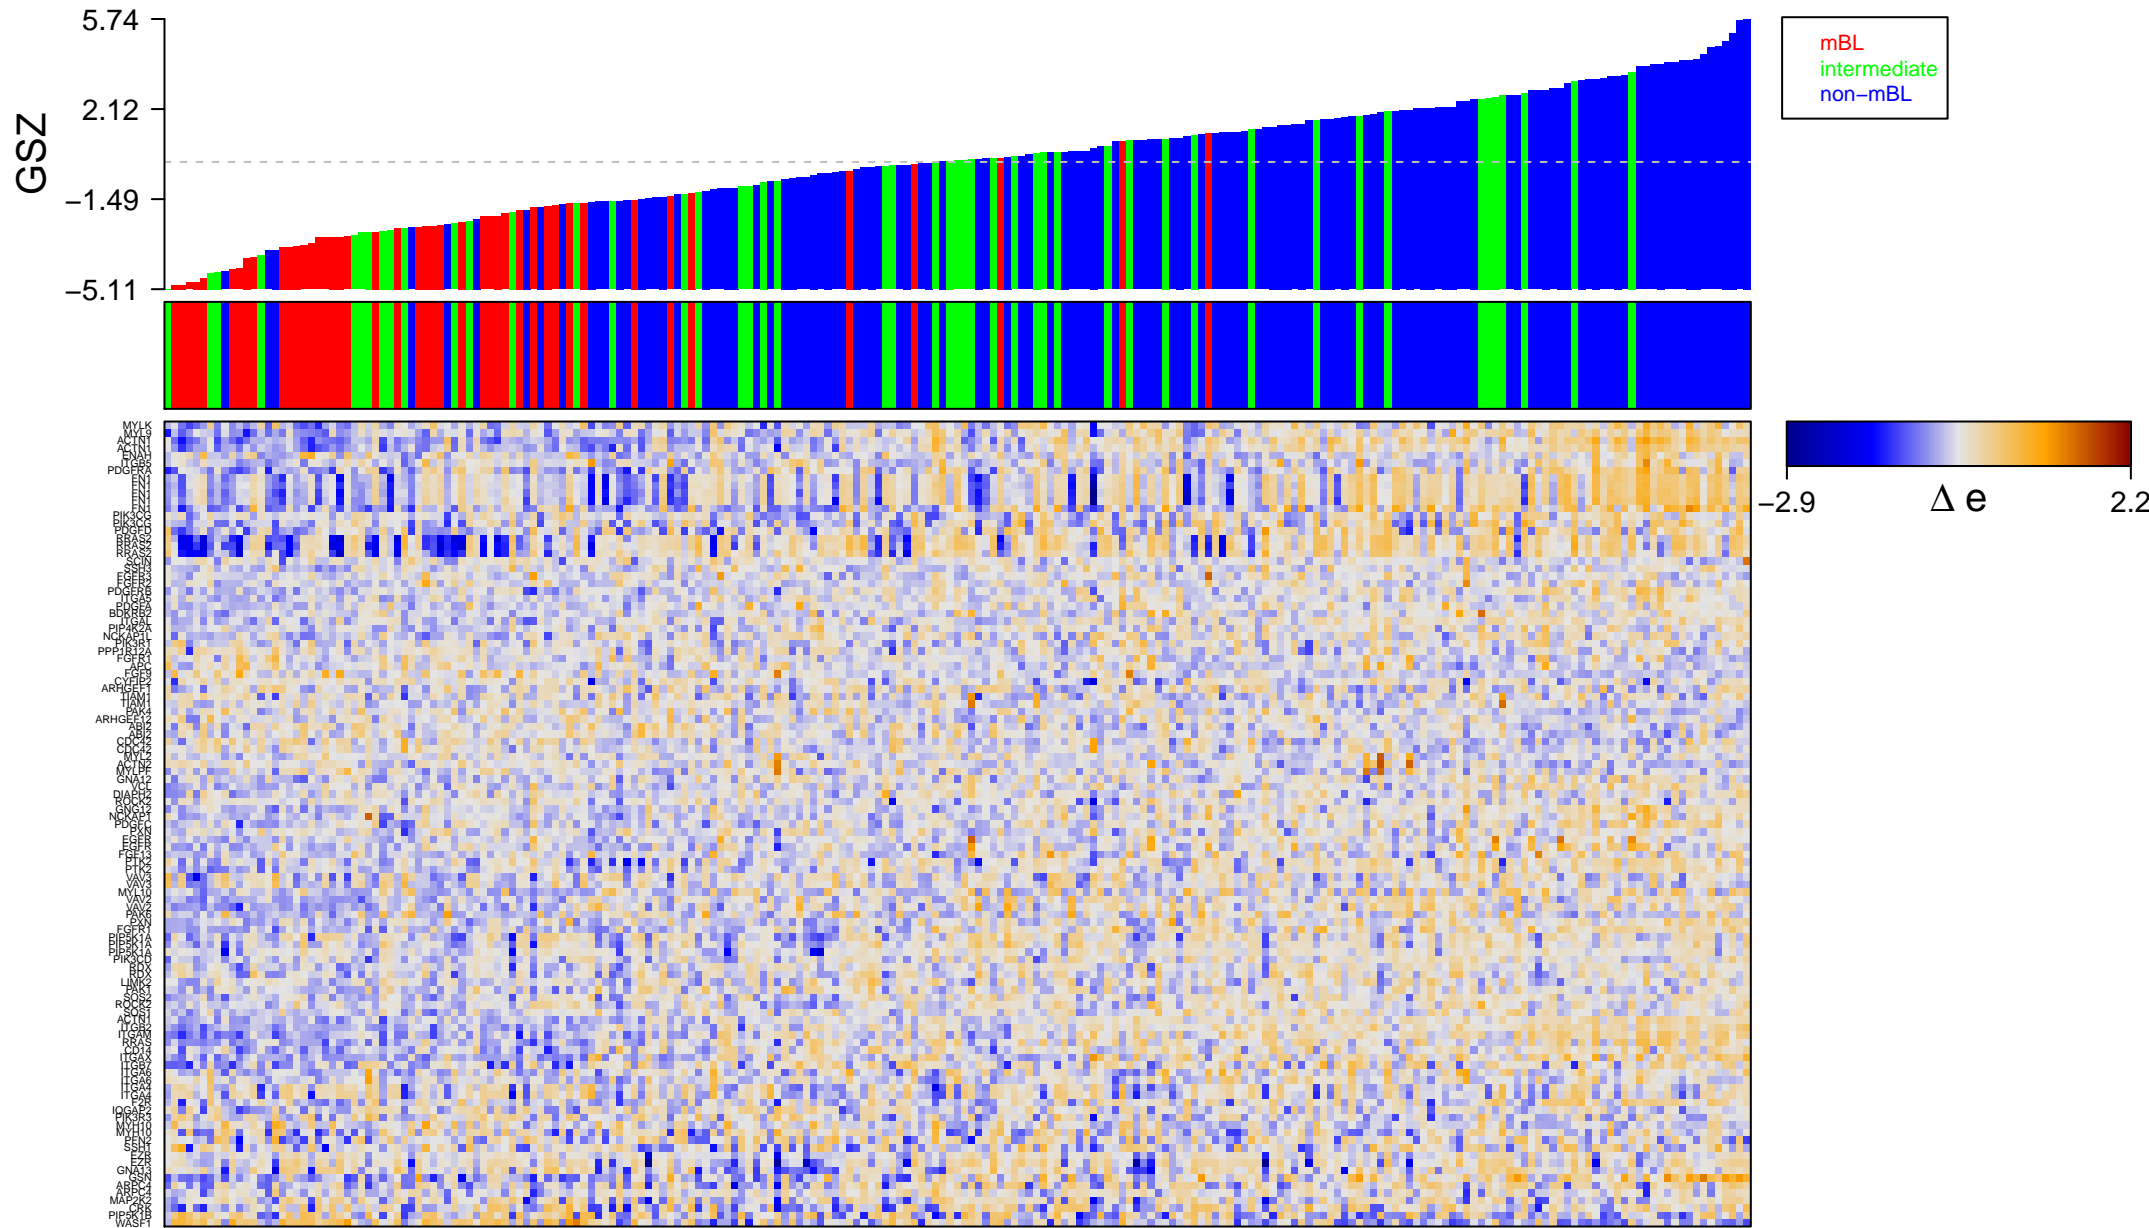

KEGG_REGULATION_OF_ACTIN_CYTOSKELETON

KEGG_REGULATION_OF_ACTIN_CYTOSKELETON

■ on
■ -
□ off

KEGG_REGULATION_OF_ACTIN_CYTOSKELETON