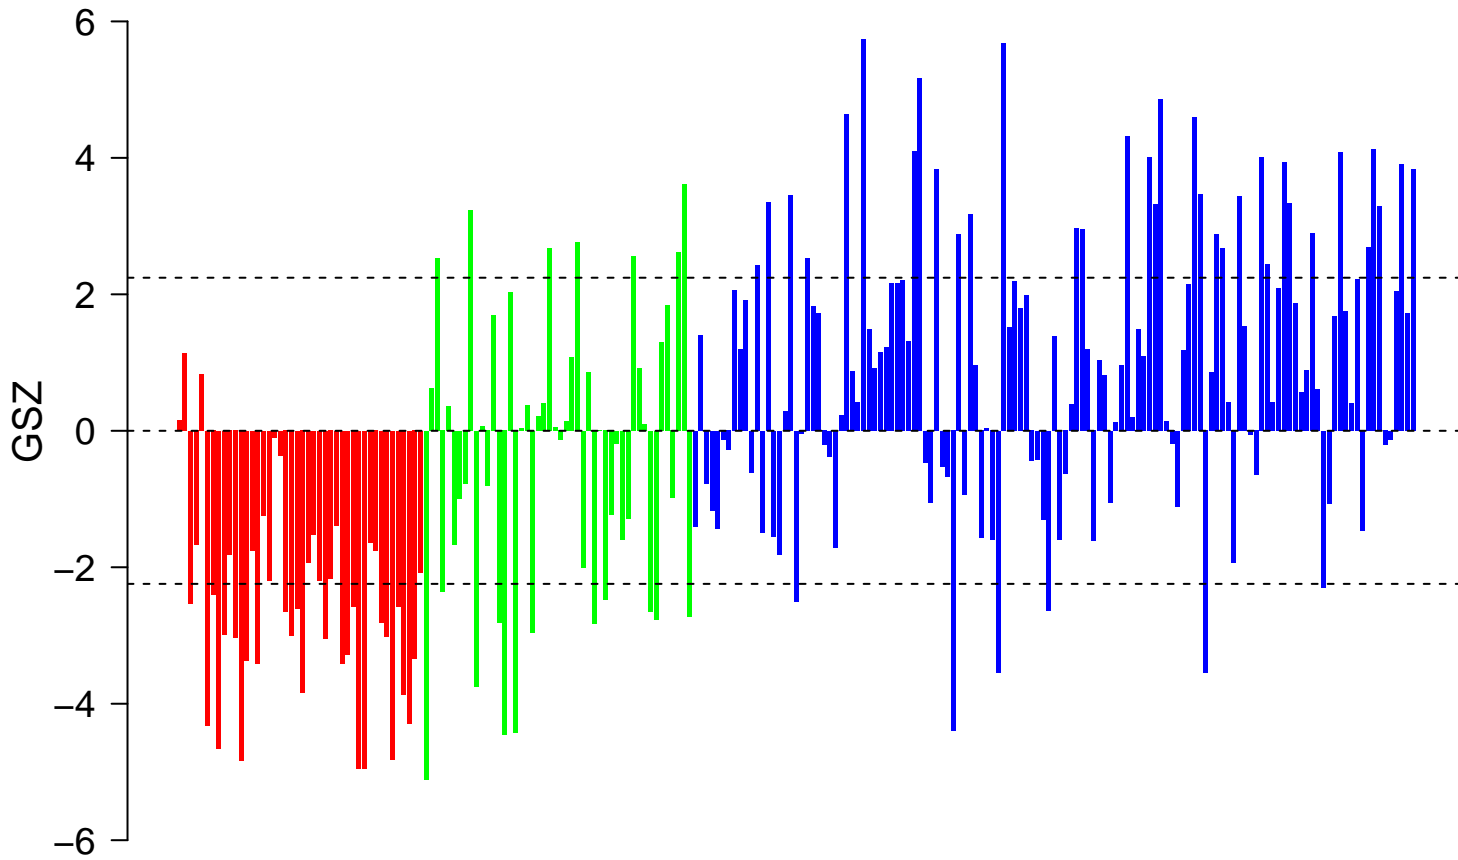

KEGG_REGULATION_OF_ACTIN_CYTOSKELETON

KEGG_REGULATION_OF_ACTIN_CYTOSKELETON

■ on
■ -
□ off

KEGG_REGULATION_OF_ACTIN_CYTOSKELETON