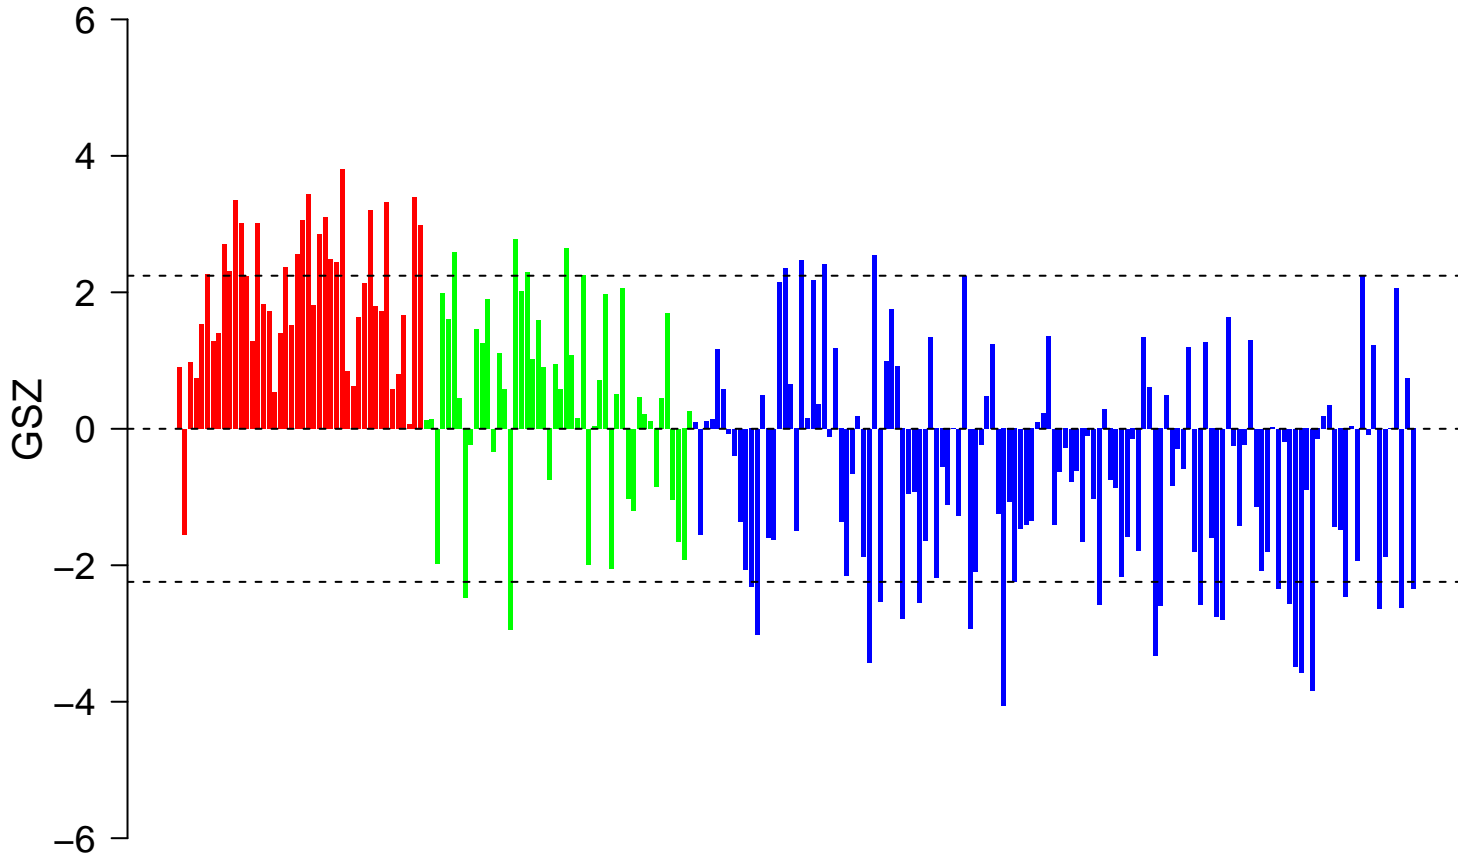

KEGG_PURINE_METABOLISM

■ on
■ -
□ off

KEGG_PURINE_METABOLISM