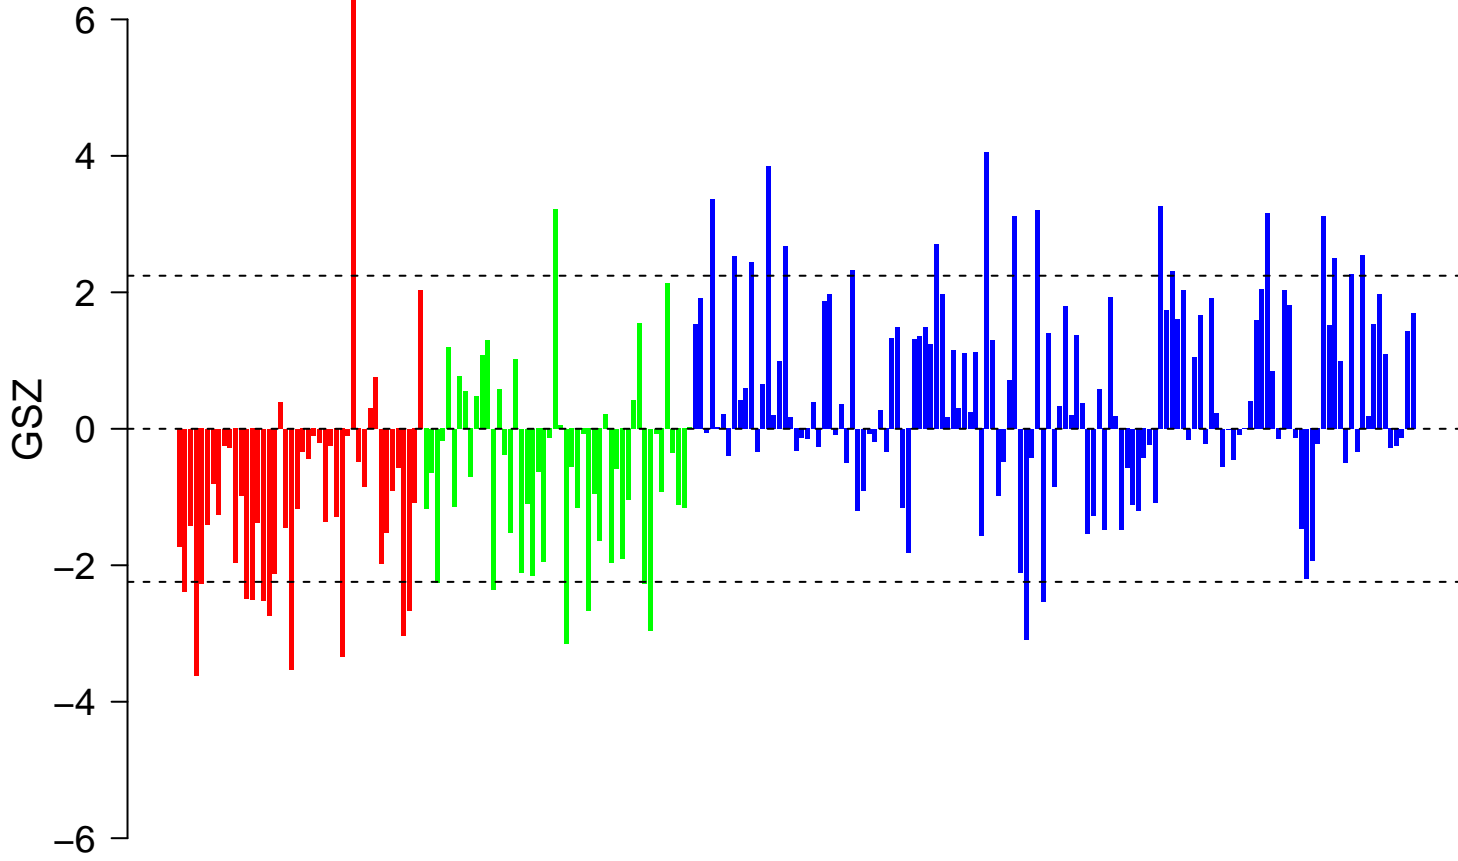

KEGG_PPAR_SIGNALING_PATHWAY