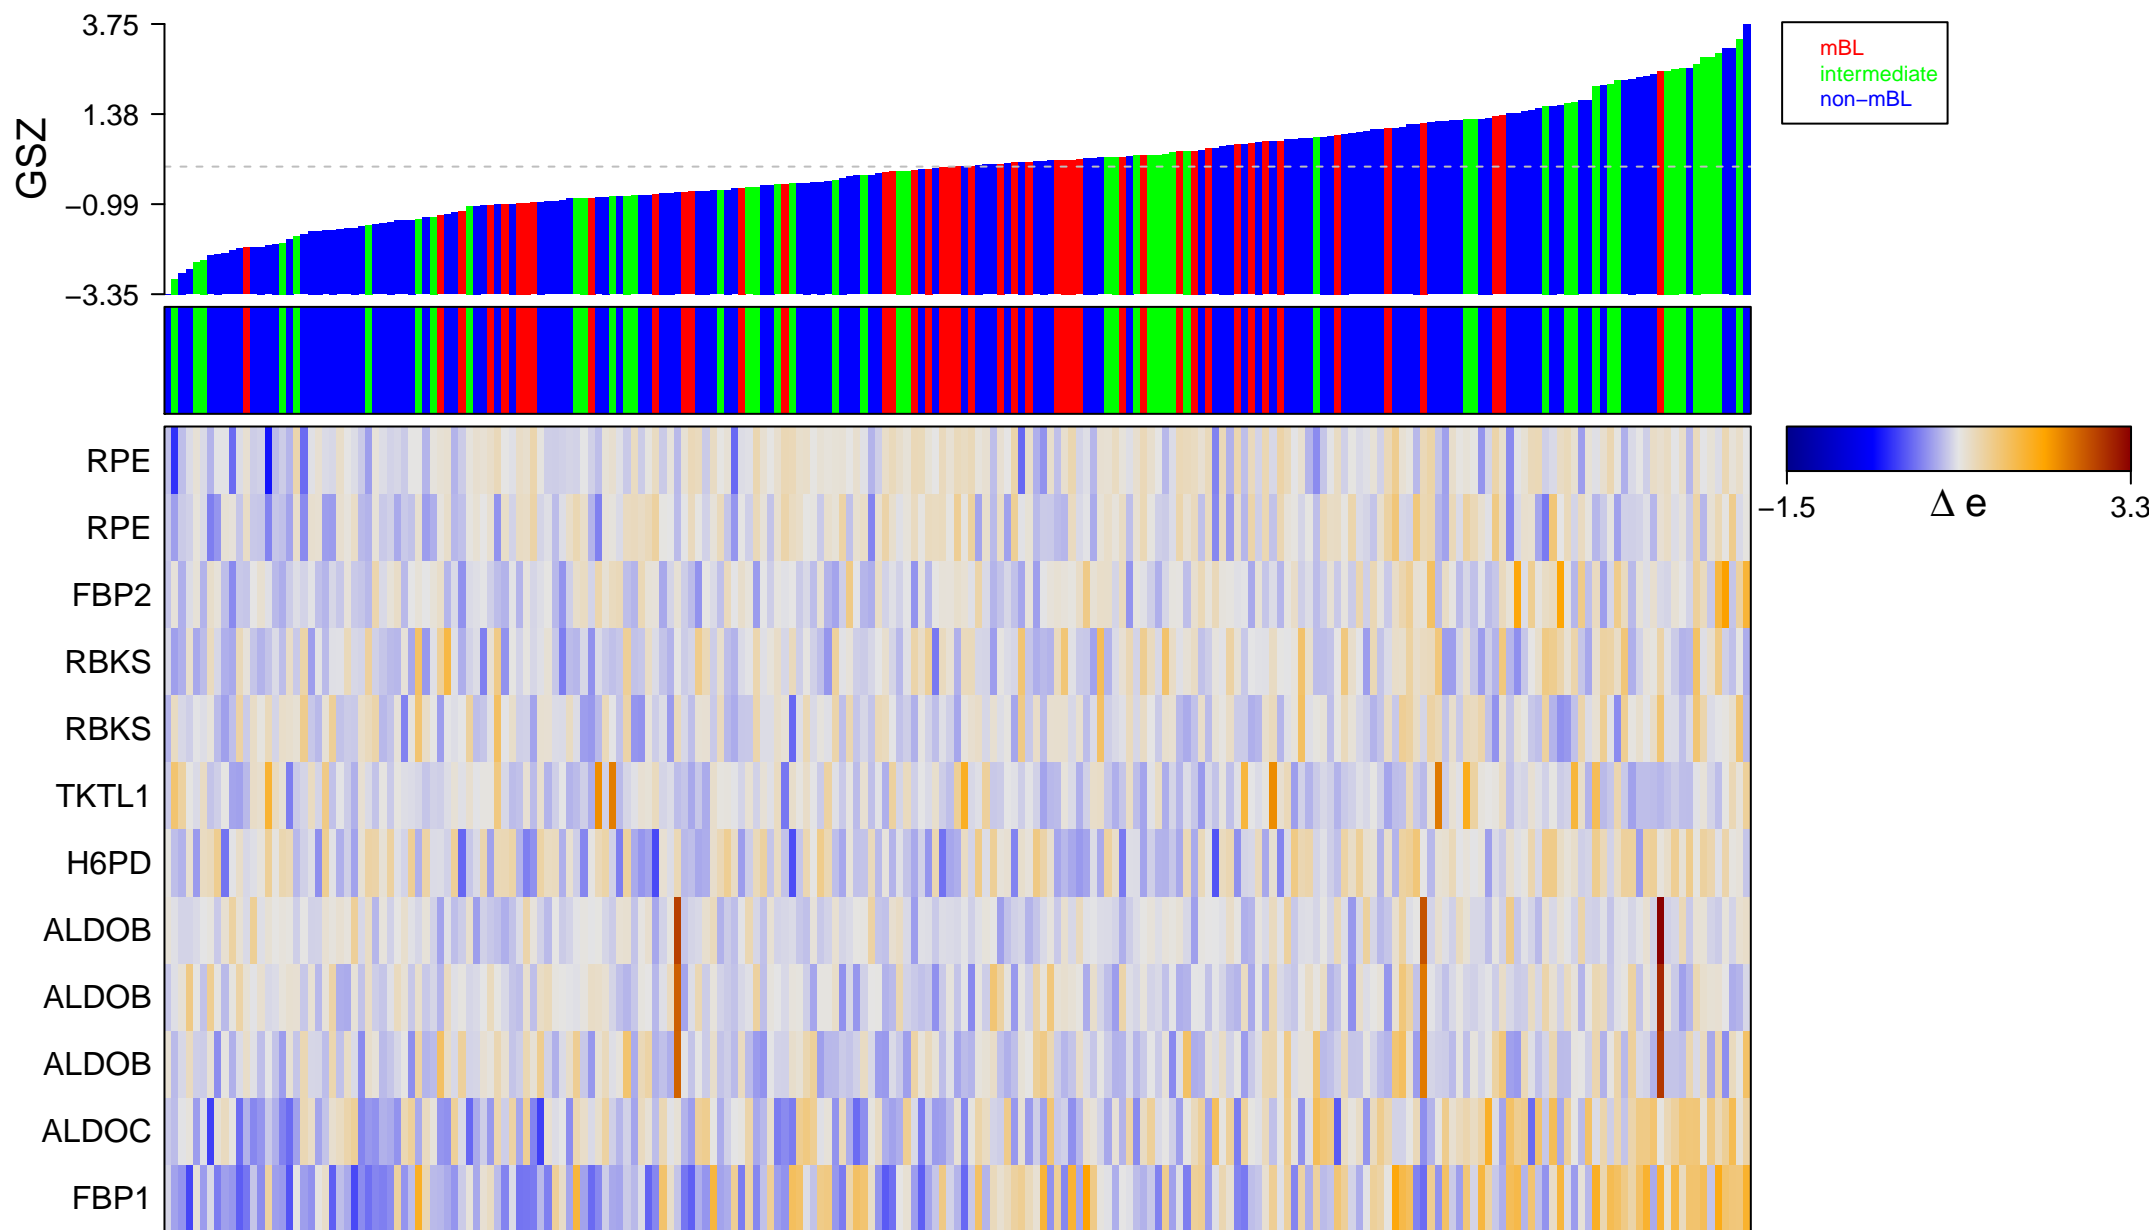

KEGG_PENTOSE_PHOSPHATE_PATHWAY

KEGG_PENTOSE_PHOSPHATE_PATHWAY

■ on
■ -
□ off

KEGG_PENTOSE_PHOSPHATE_PATHWAY