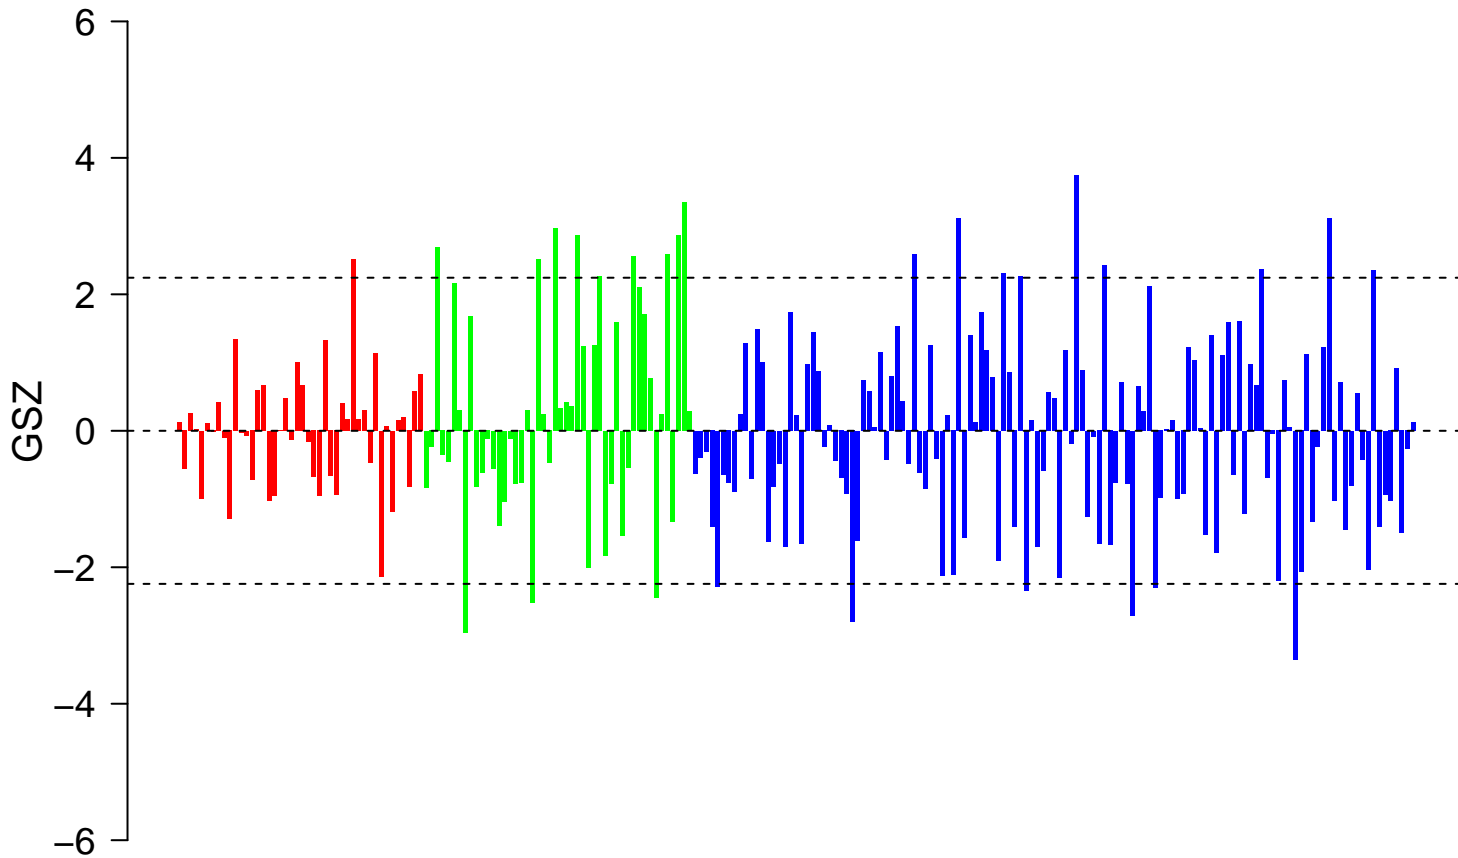

KEGG_PENTOSE_PHOSPHATE_PATHWAY

KEGG_PENTOSE_PHOSPHATE_PATHWAY

■ on
■ -
□ off

KEGG_PENTOSE_PHOSPHATE_PATHWAY