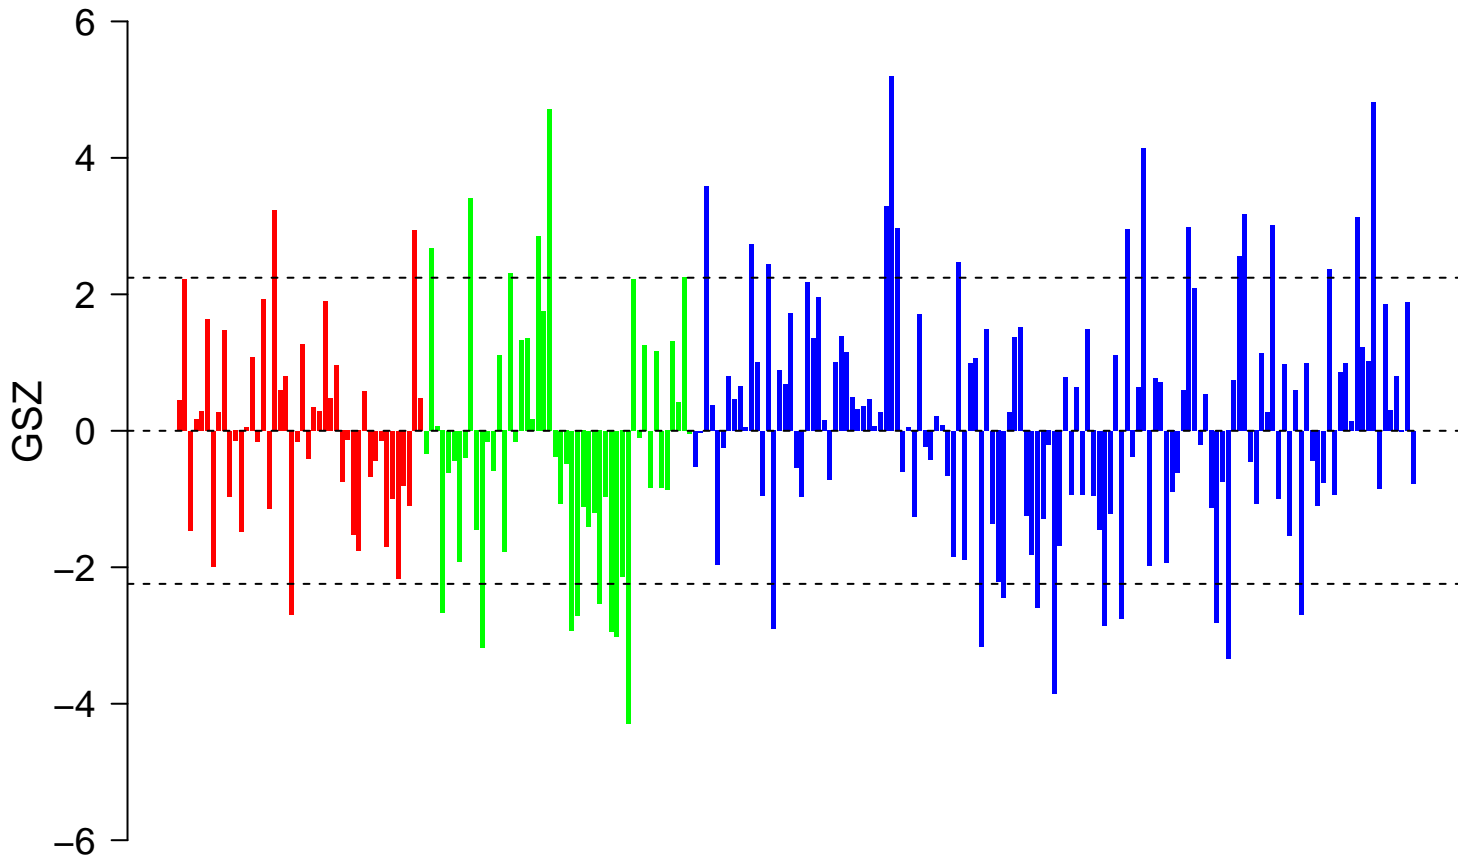

KEGG_P53_SIGNALING_PATHWAY

■ on
■ -
□ off

KEGG_P53_SIGNALING_PATHWAY