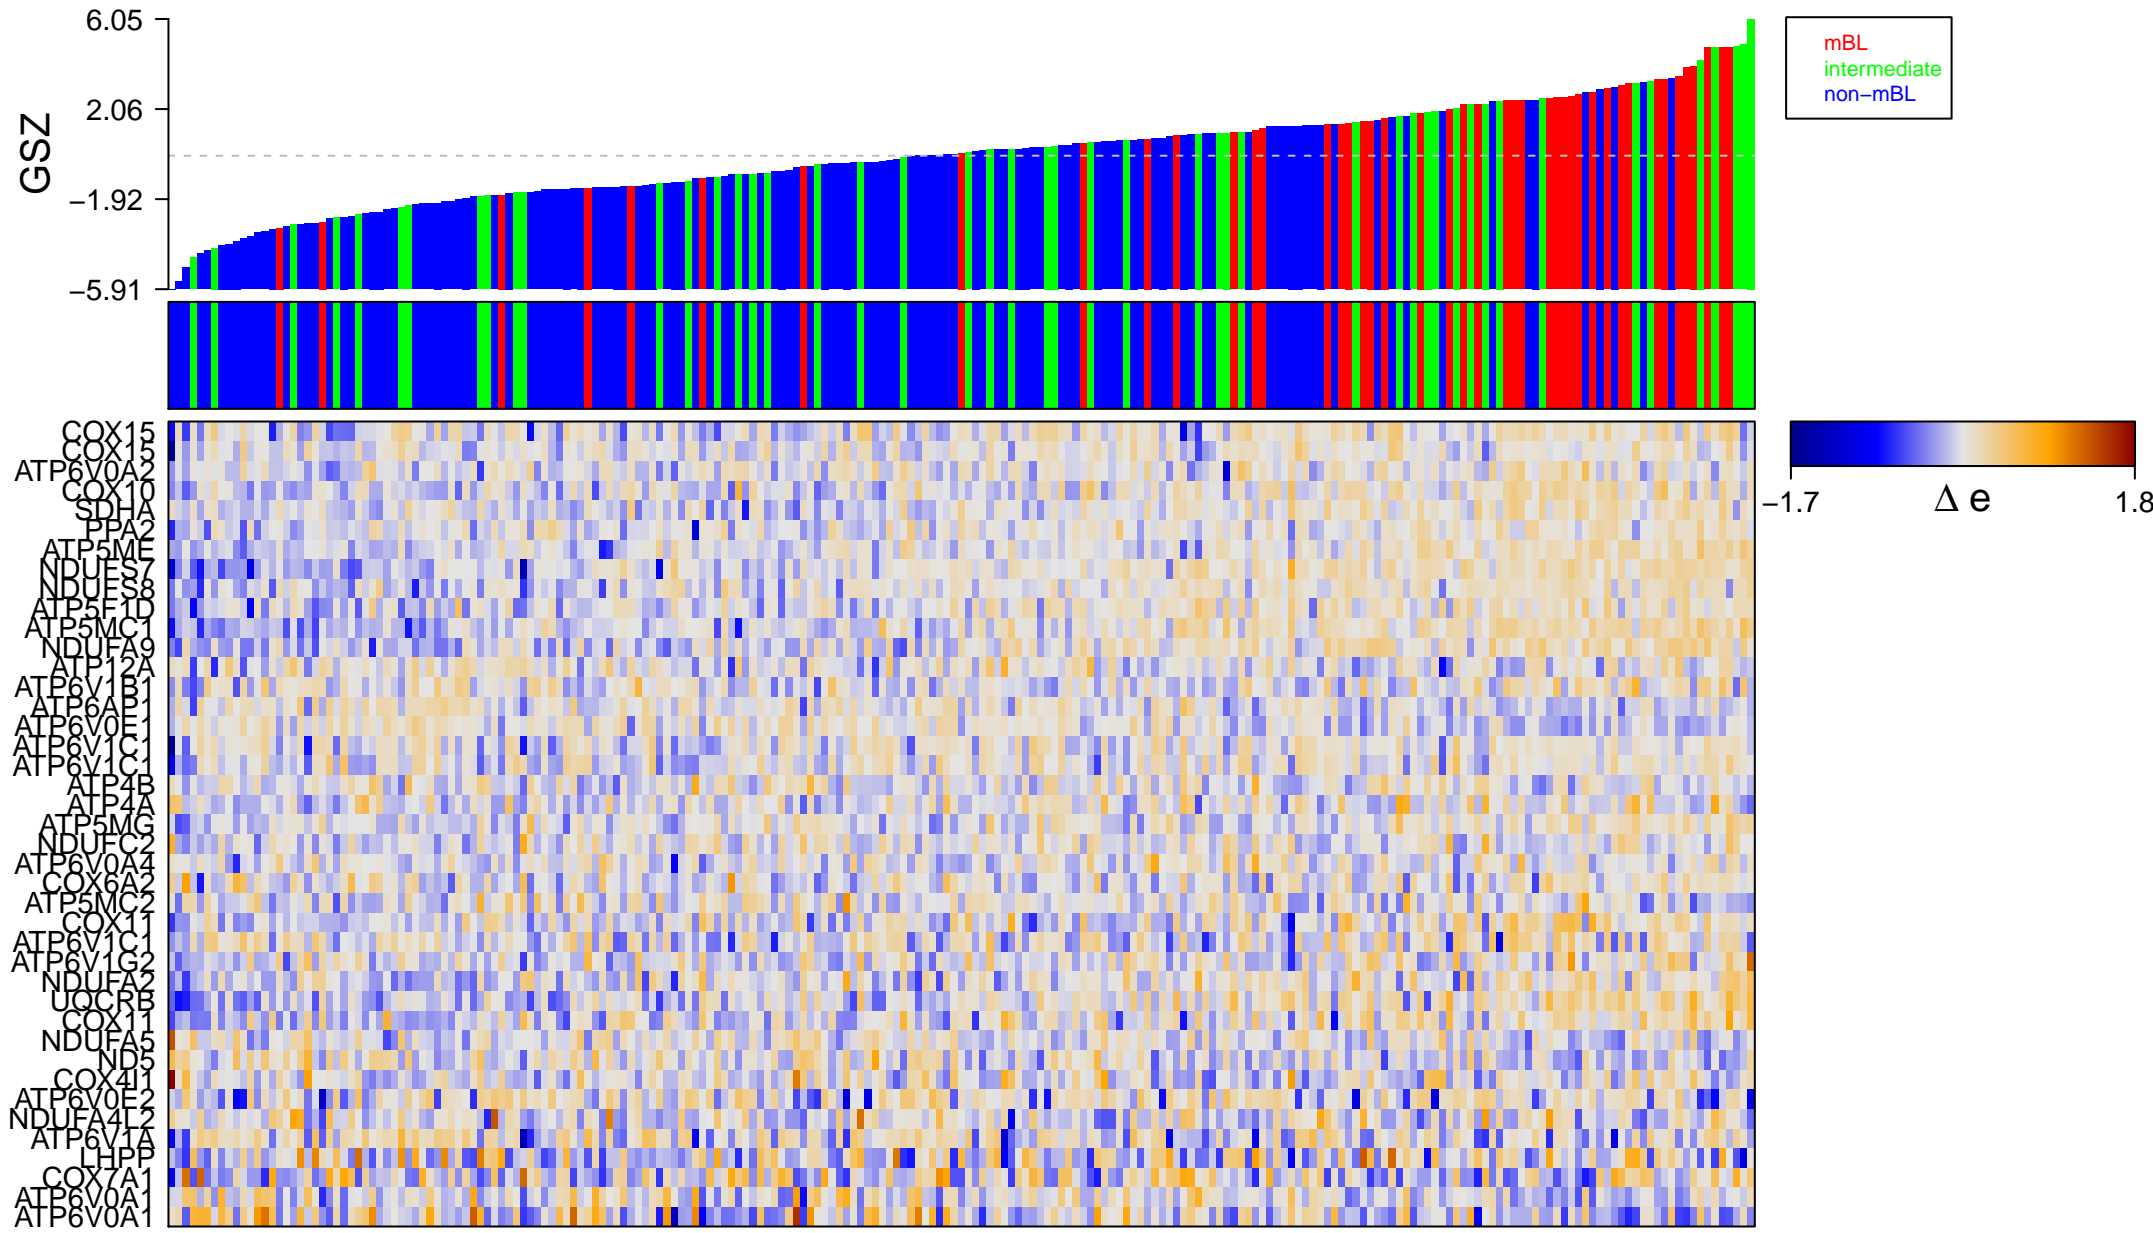

KEGG_OXIDATIVE_PHOSPHORYLATION

KEGG_OXIDATIVE_PHOSPHORYLATION

■ on
■ -
□ off

KEGG_OXIDATIVE_PHOSPHORYLATION