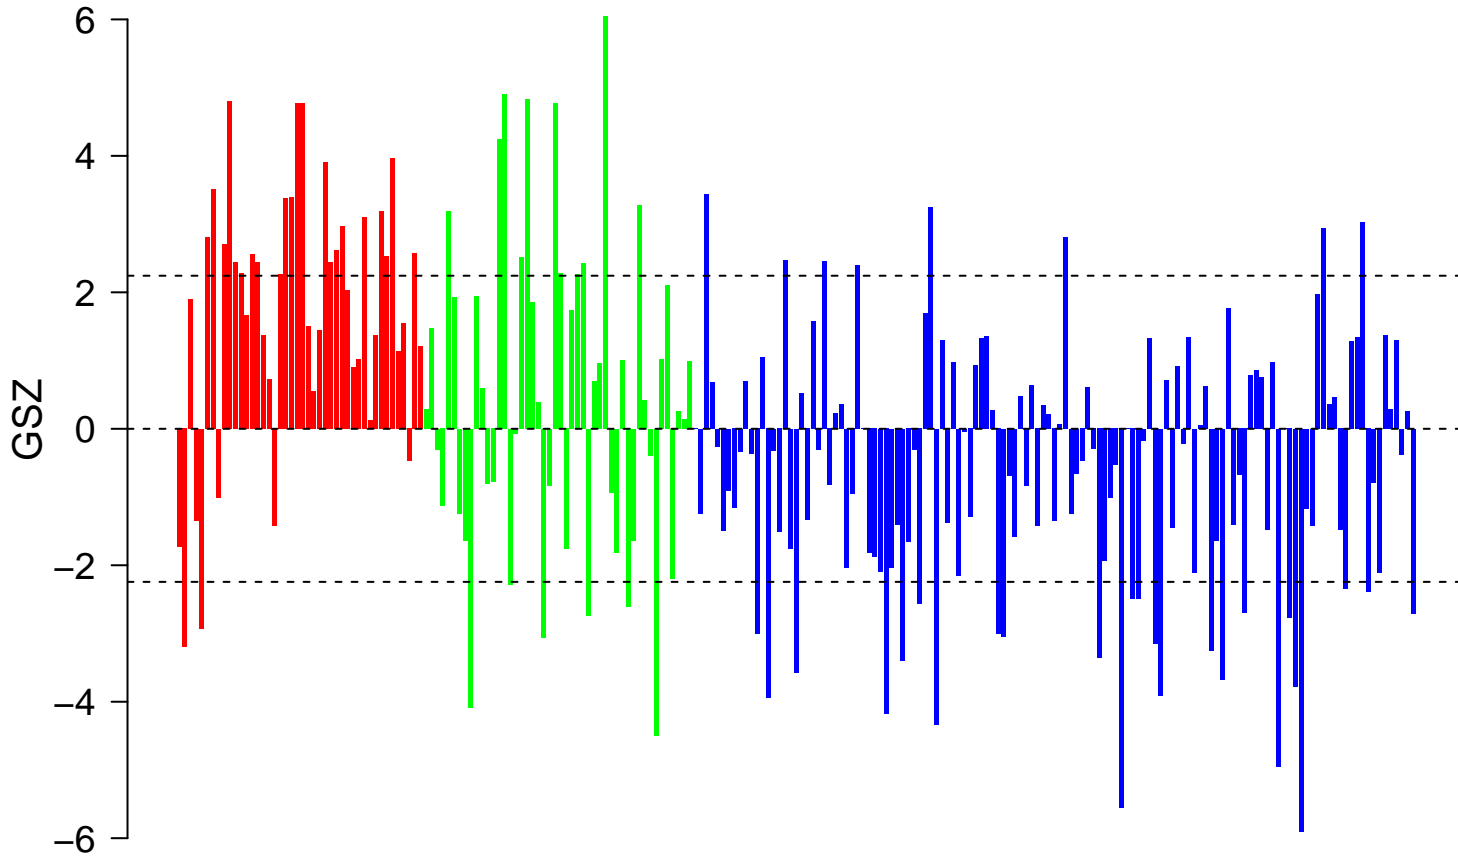

KEGG_OXIDATIVE_PHOSPHORYLATION

KEGG_OXIDATIVE_PHOSPHORYLATION

■ on
■ -
□ off

KEGG_OXIDATIVE_PHOSPHORYLATION