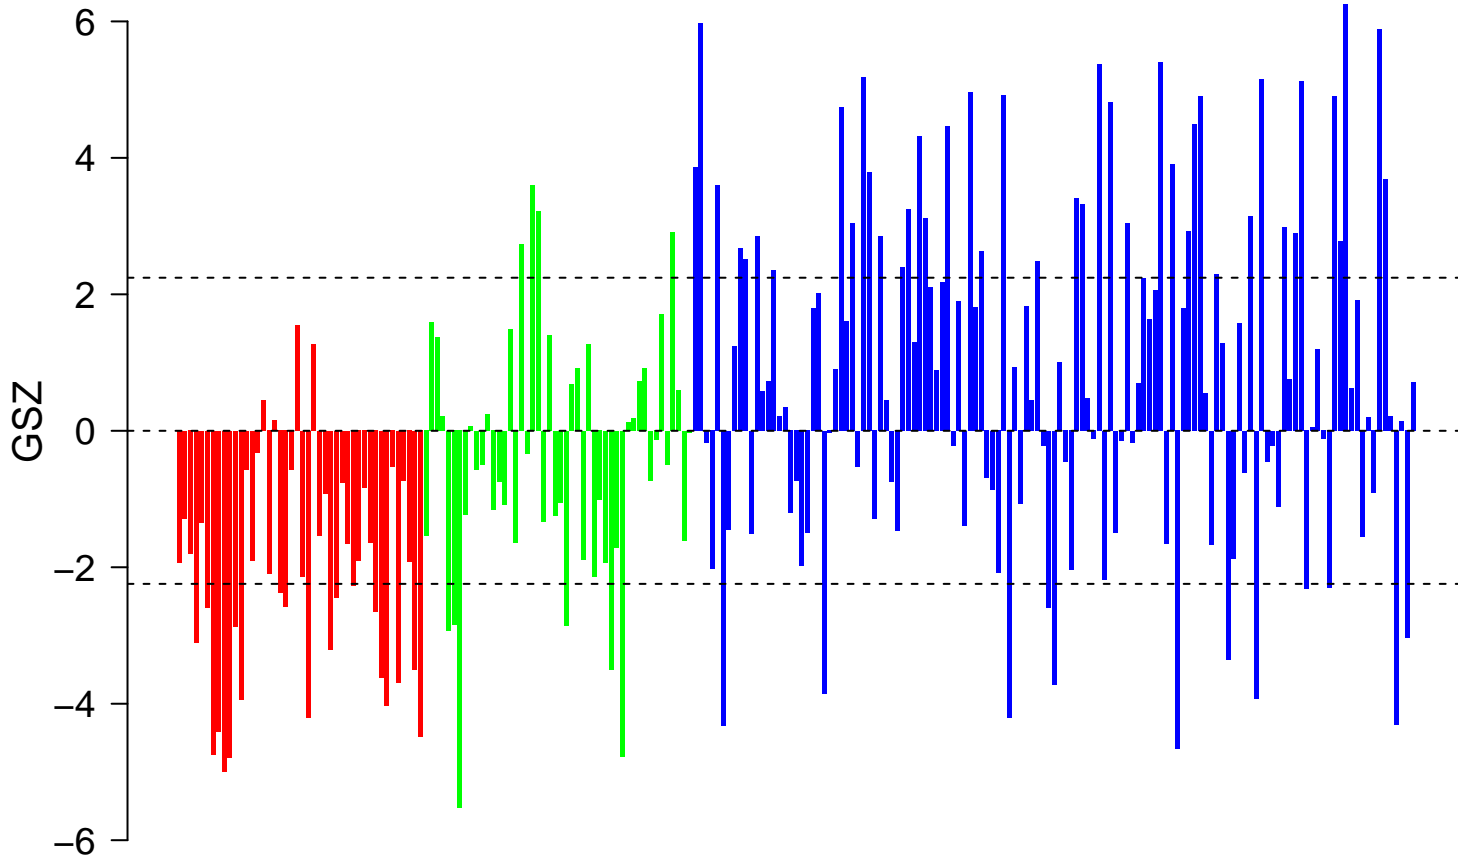

# KEGG\_NATURAL\_KILLER\_CELL\_MEDIATED\_CYTOTOXICITY

# KEGG\_NATURAL\_KILLER\_CELL\_MEDIATED\_CYTOTOXICITY

■ on  
■ -  
□ off