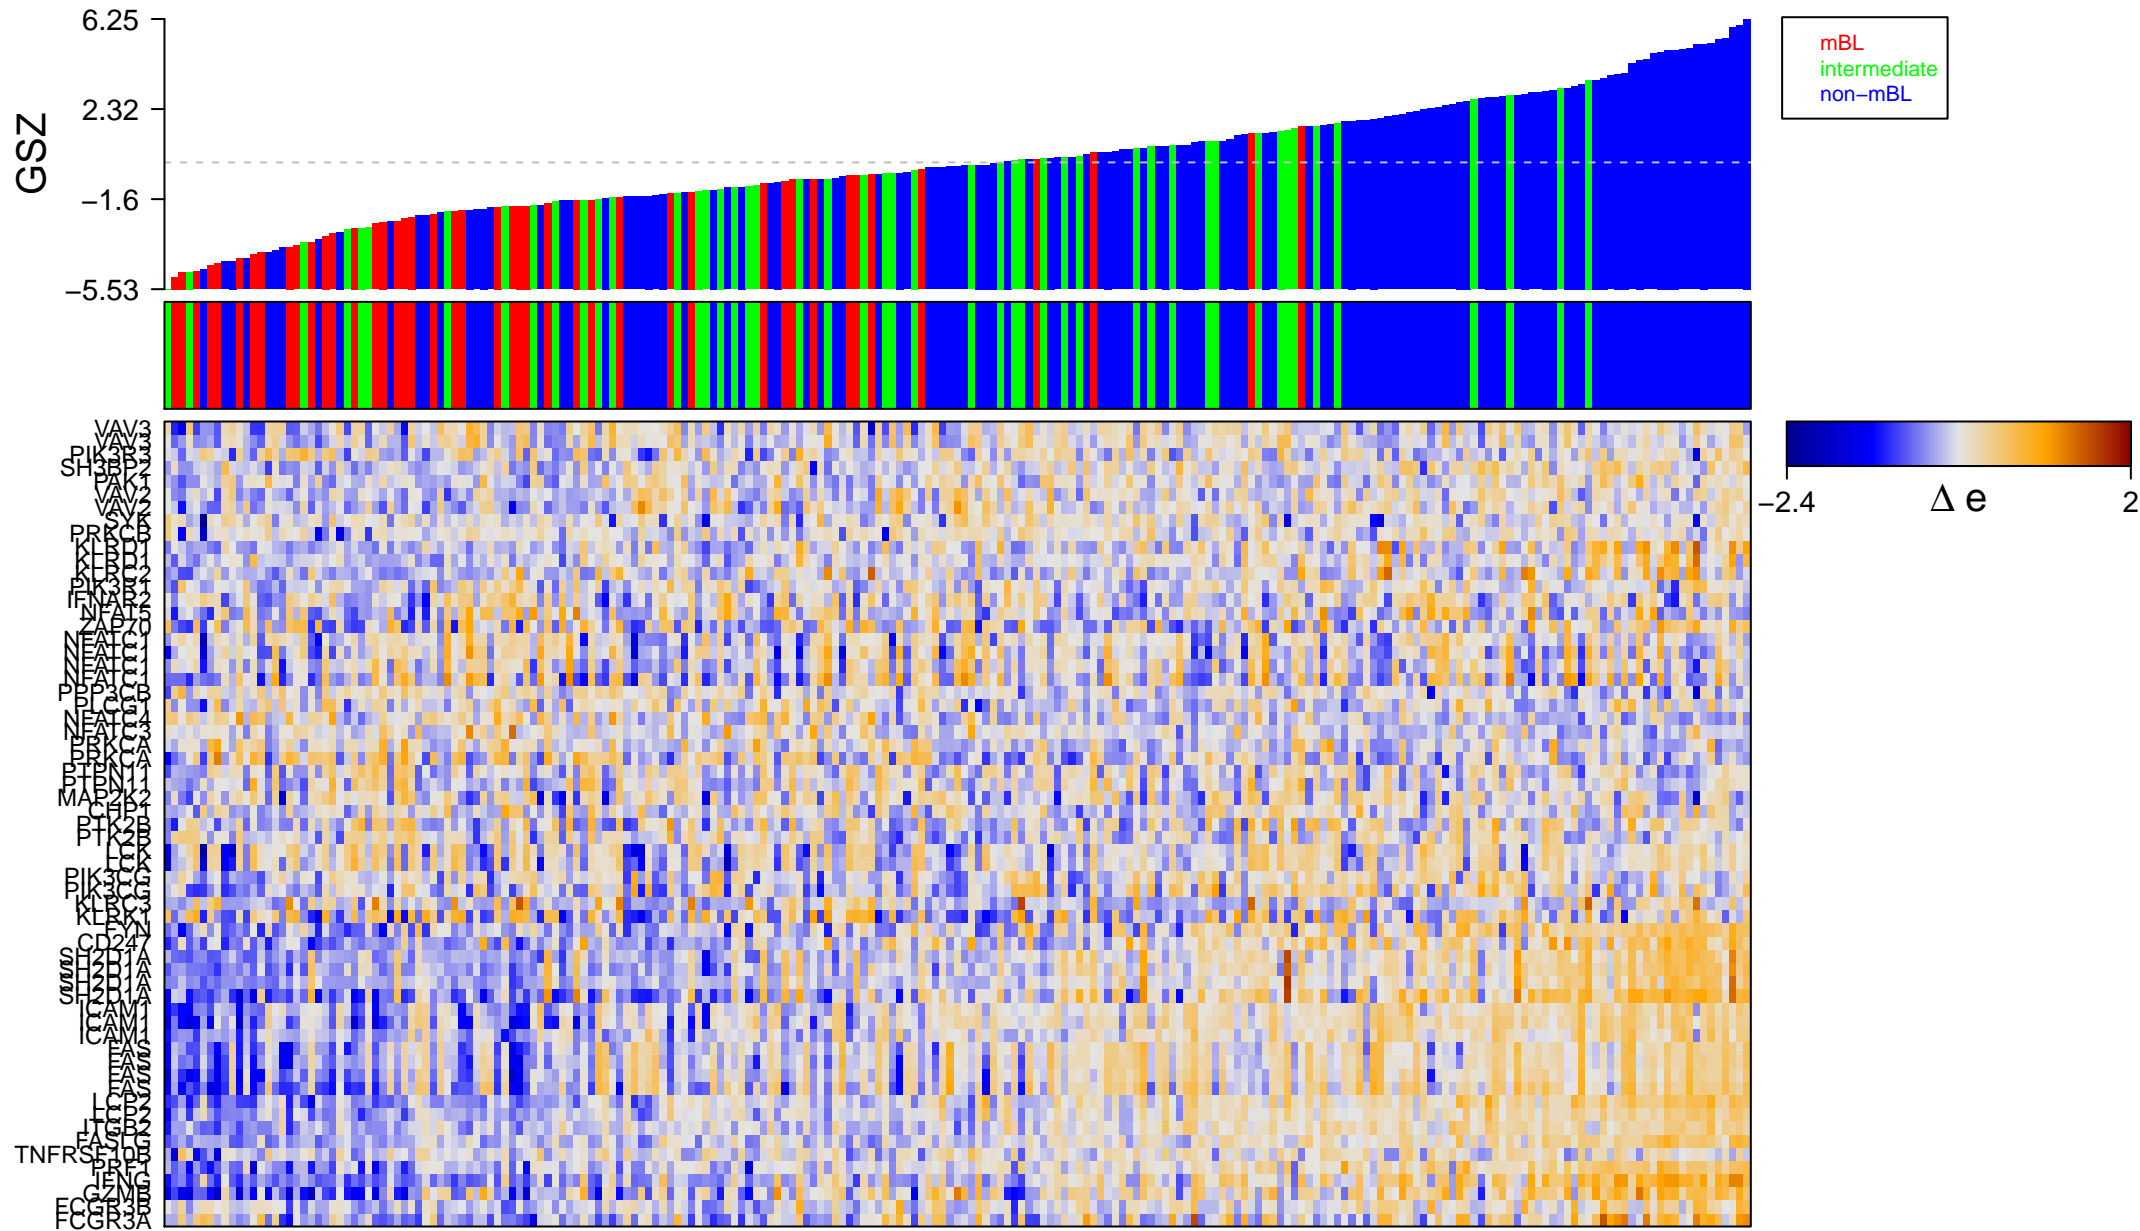

# KEGG\_NATURAL\_KILLER\_CELL\_MEDIATED\_CYTOTOXICITY

# KEGG\_NATURAL\_KILLER\_CELL\_MEDIATED\_CYTOTOXICITY

■ on  
■ -  
□ off