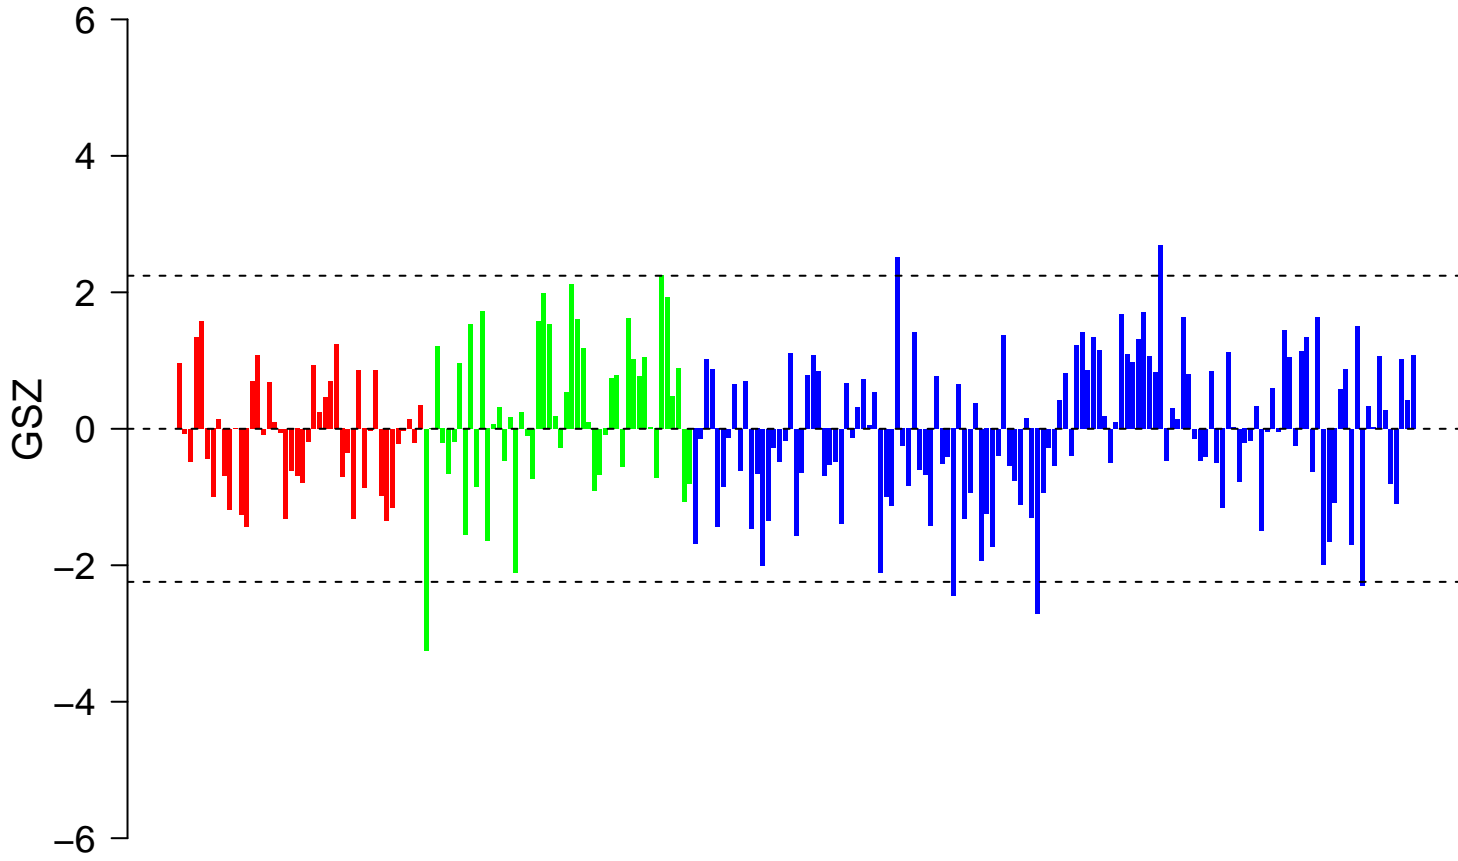

# KEGG\_MTOR\_SIGNALING\_PATHWAY

# KEGG\_MTOR\_SIGNALING\_PATHWAY

■ on  
■ -  
□ off