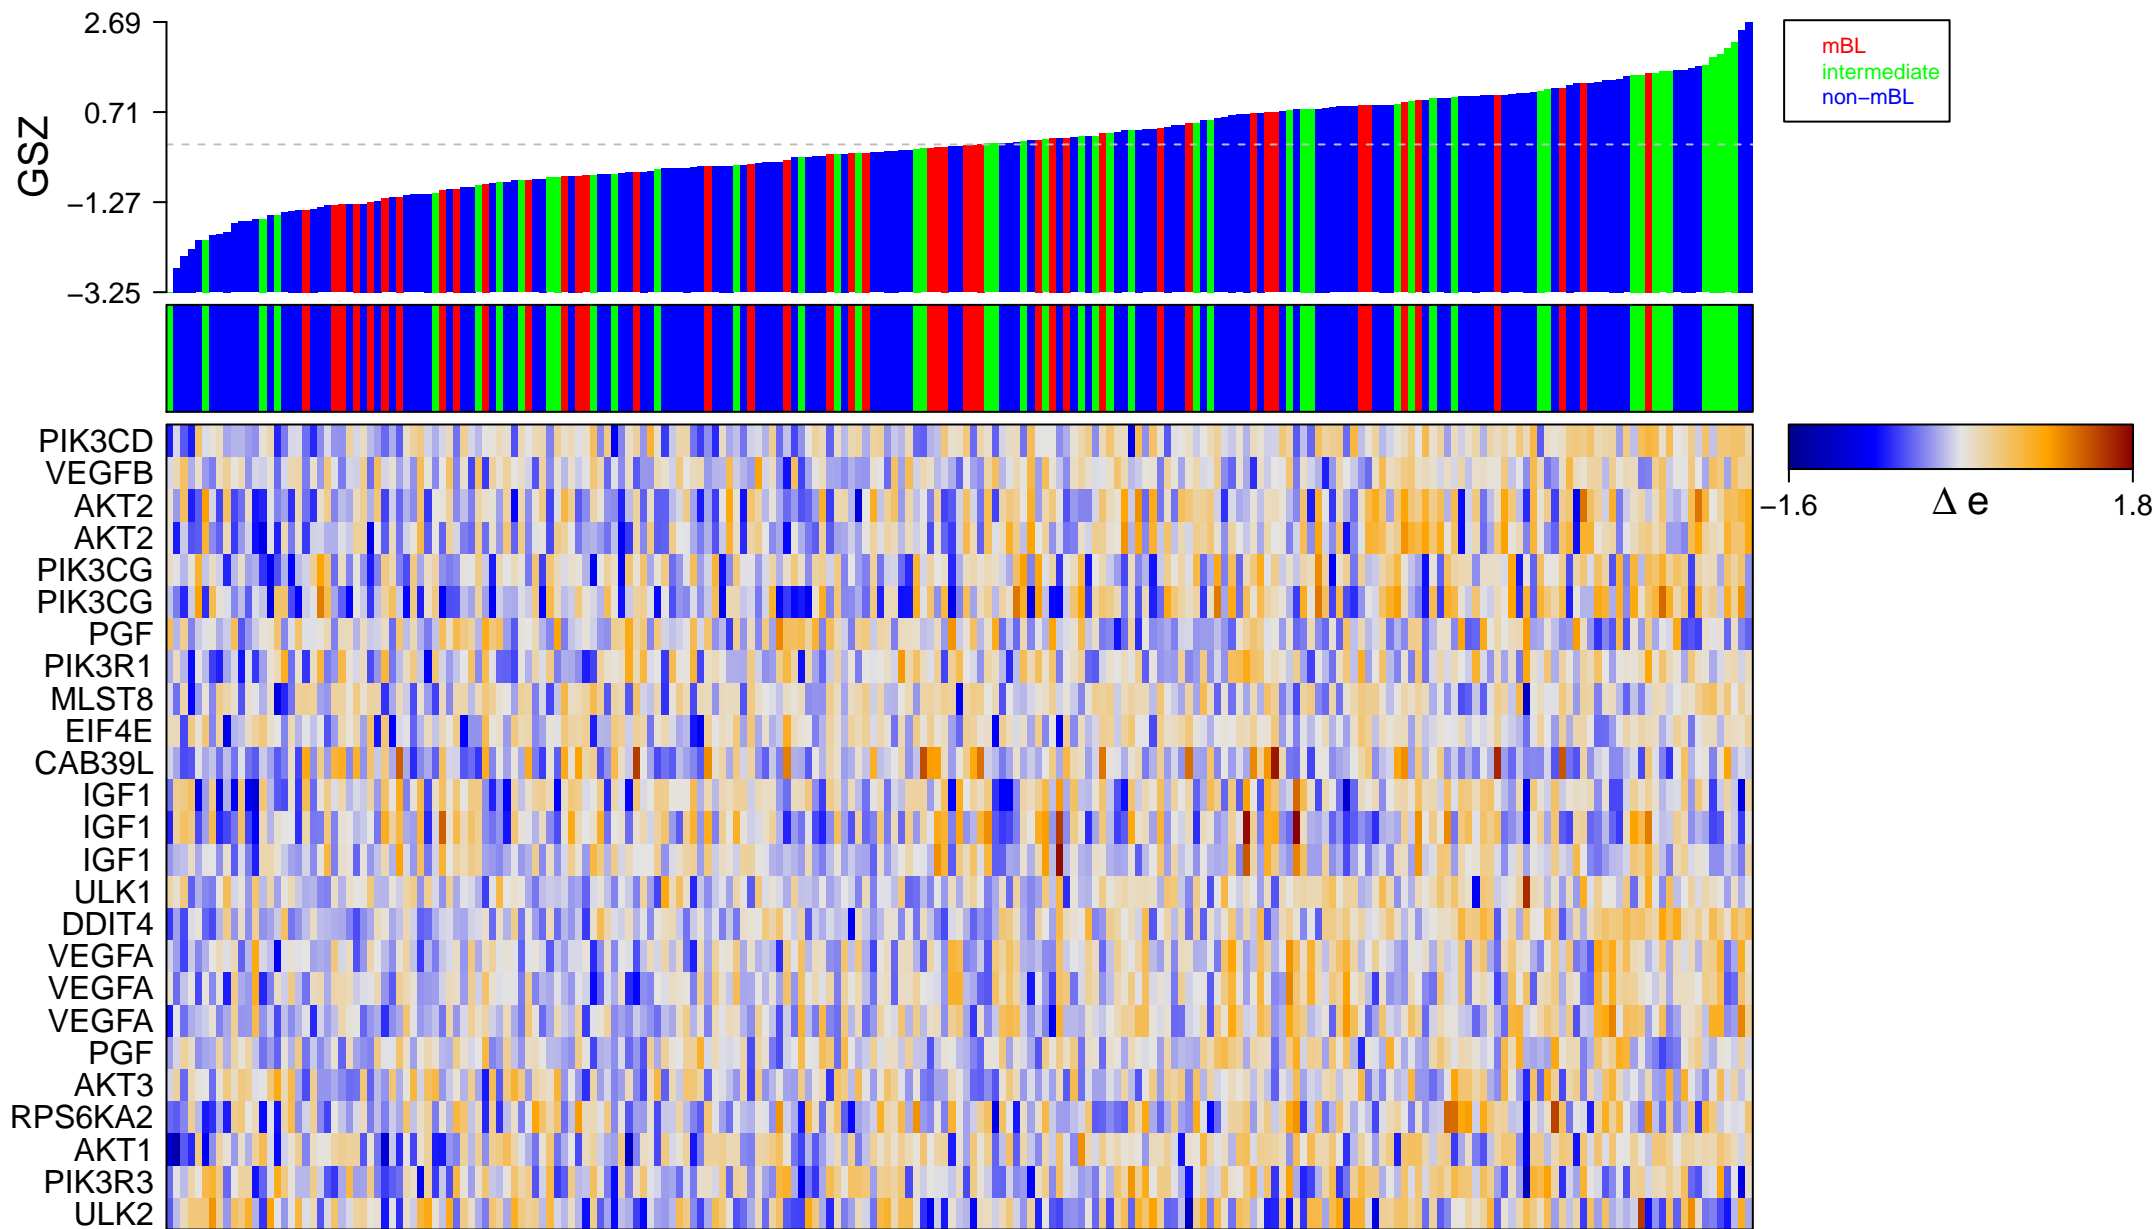

# KEGG\_MTOR\_SIGNALING\_PATHWAY

# KEGG\_MTOR\_SIGNALING\_PATHWAY

■ on  
■ -  
□ off