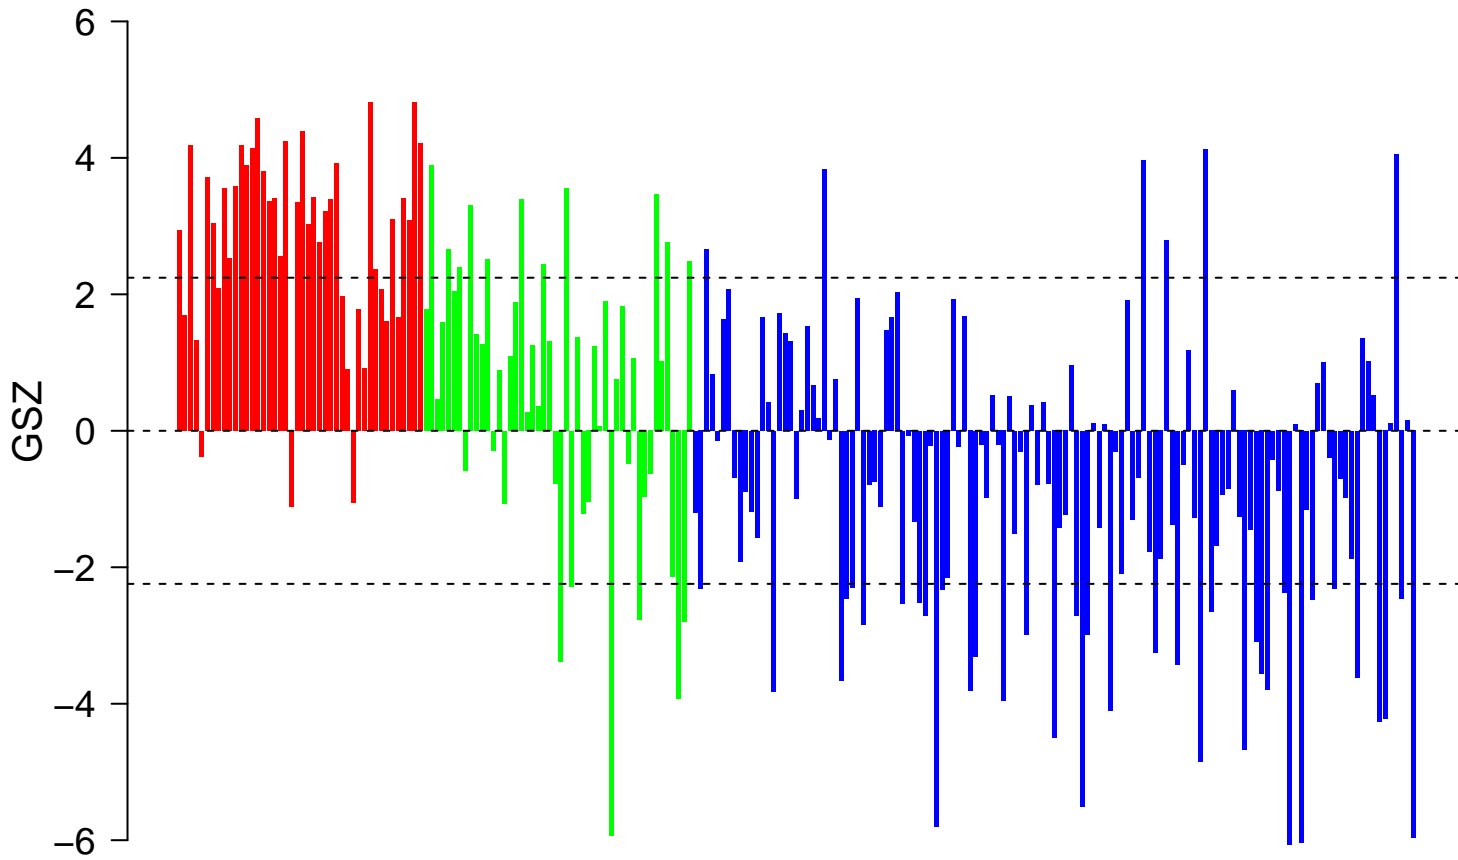

KEGG_MISMATCH_REPAIR

KEGG_MISMATCH_REPAIR

■ on
■ -
□ off

KEGG_MISMATCH_REPAIR