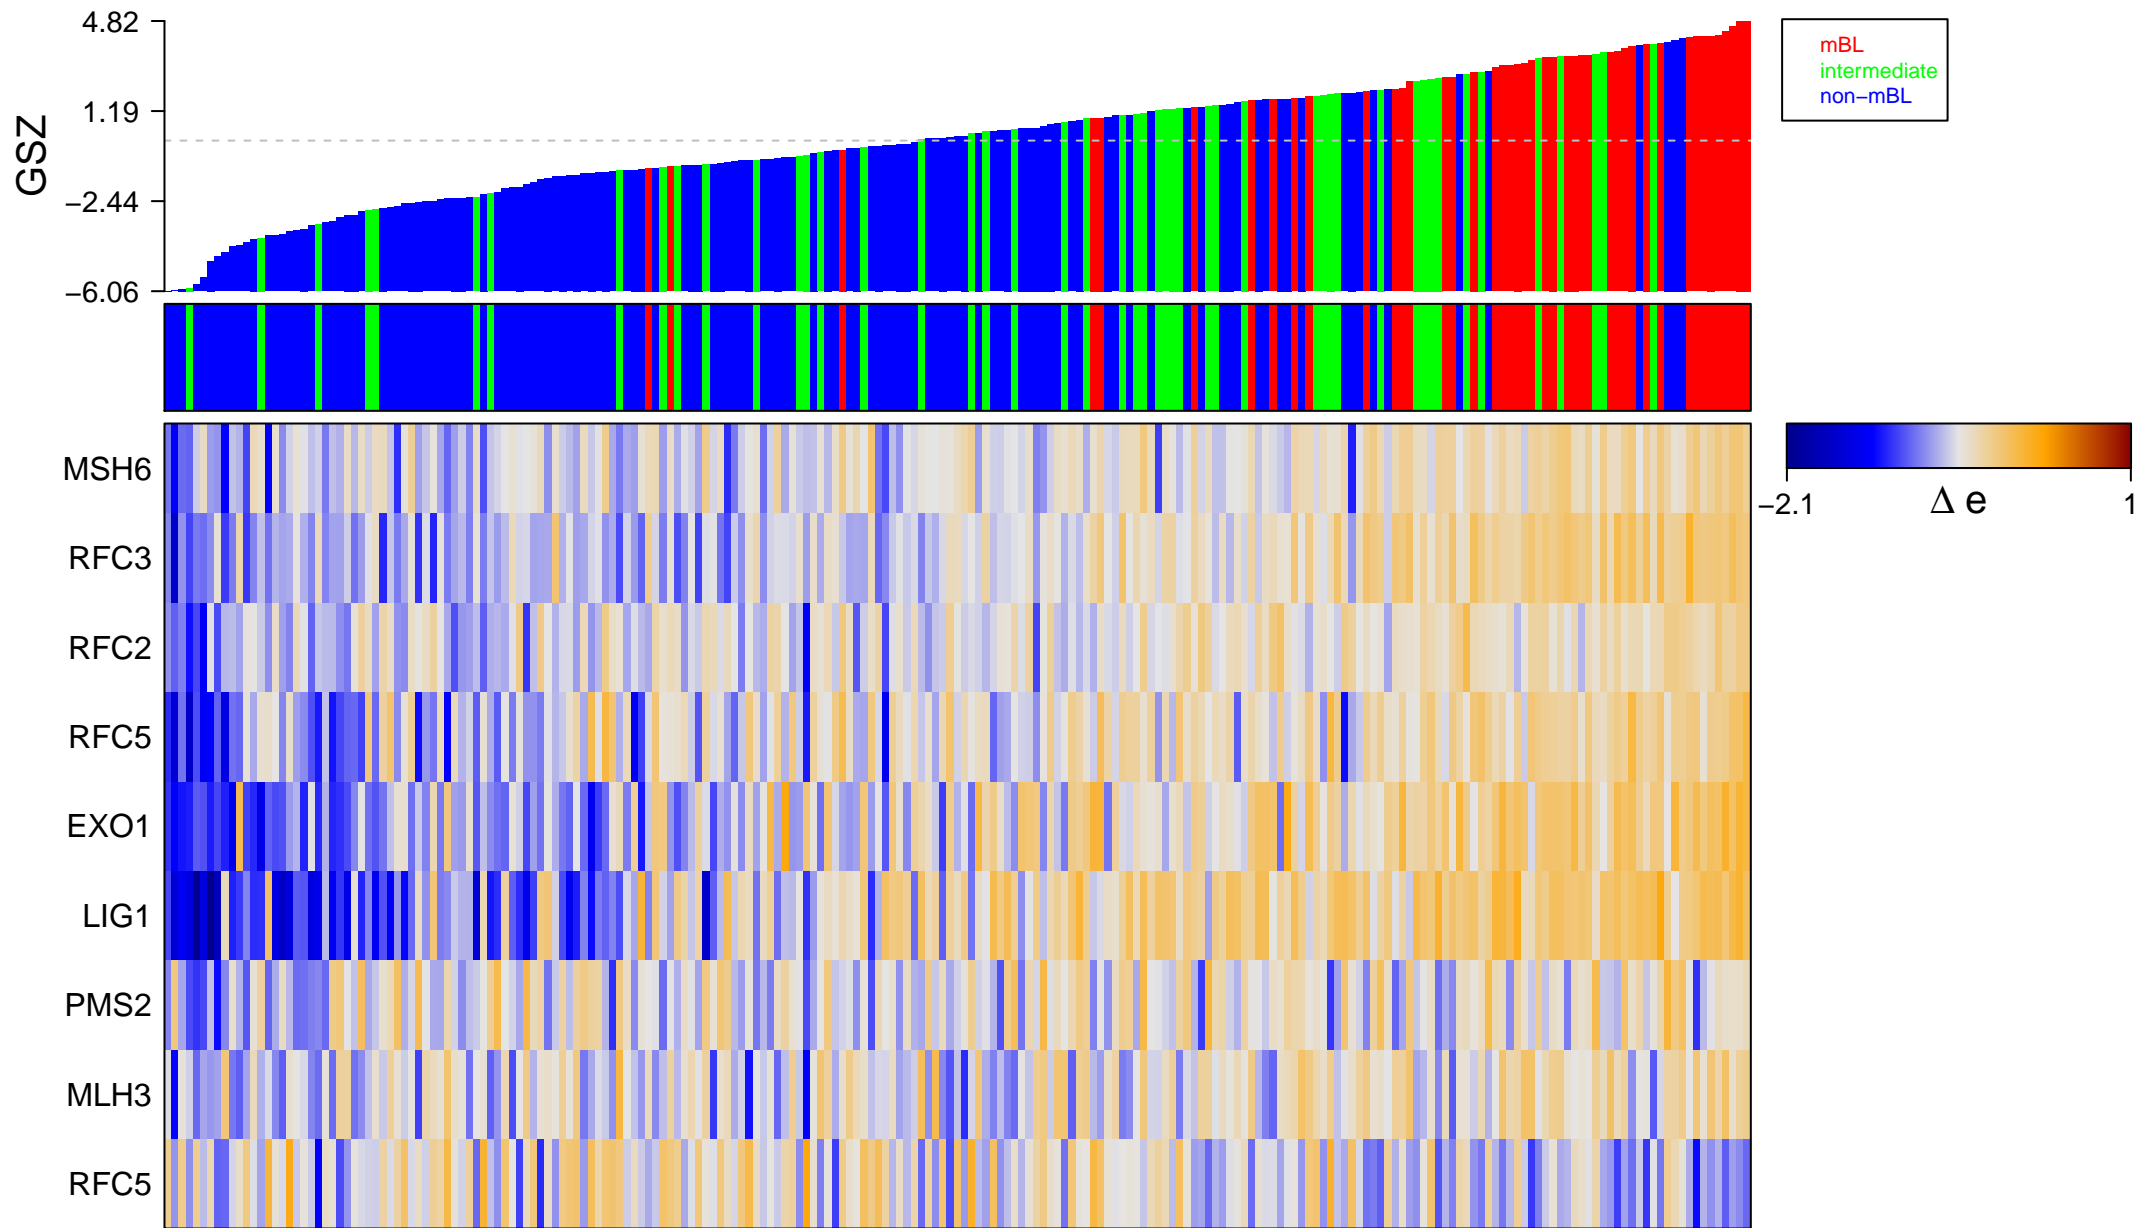

KEGG_MISMATCH_REPAIR

KEGG_MISMATCH_REPAIR

■ on
■ -
□ off

KEGG_MISMATCH_REPAIR