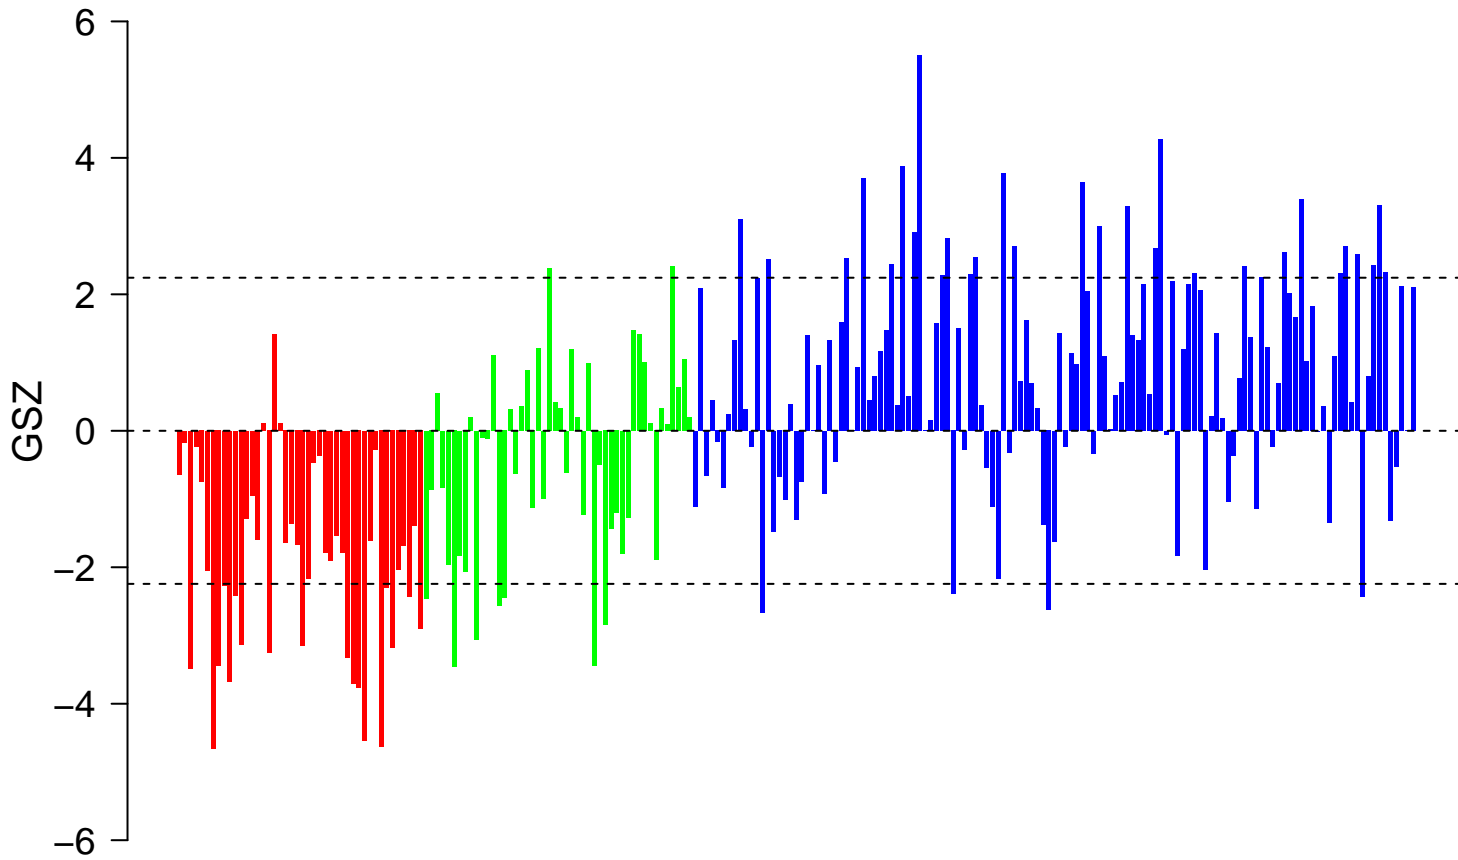

KEGG_MAPK_SIGNALING_PATHWAY

KEGG_MAPK_SIGNALING_PATHWAY

■ on
■ -
□ off

KEGG_MAPK_SIGNALING_PATHWAY