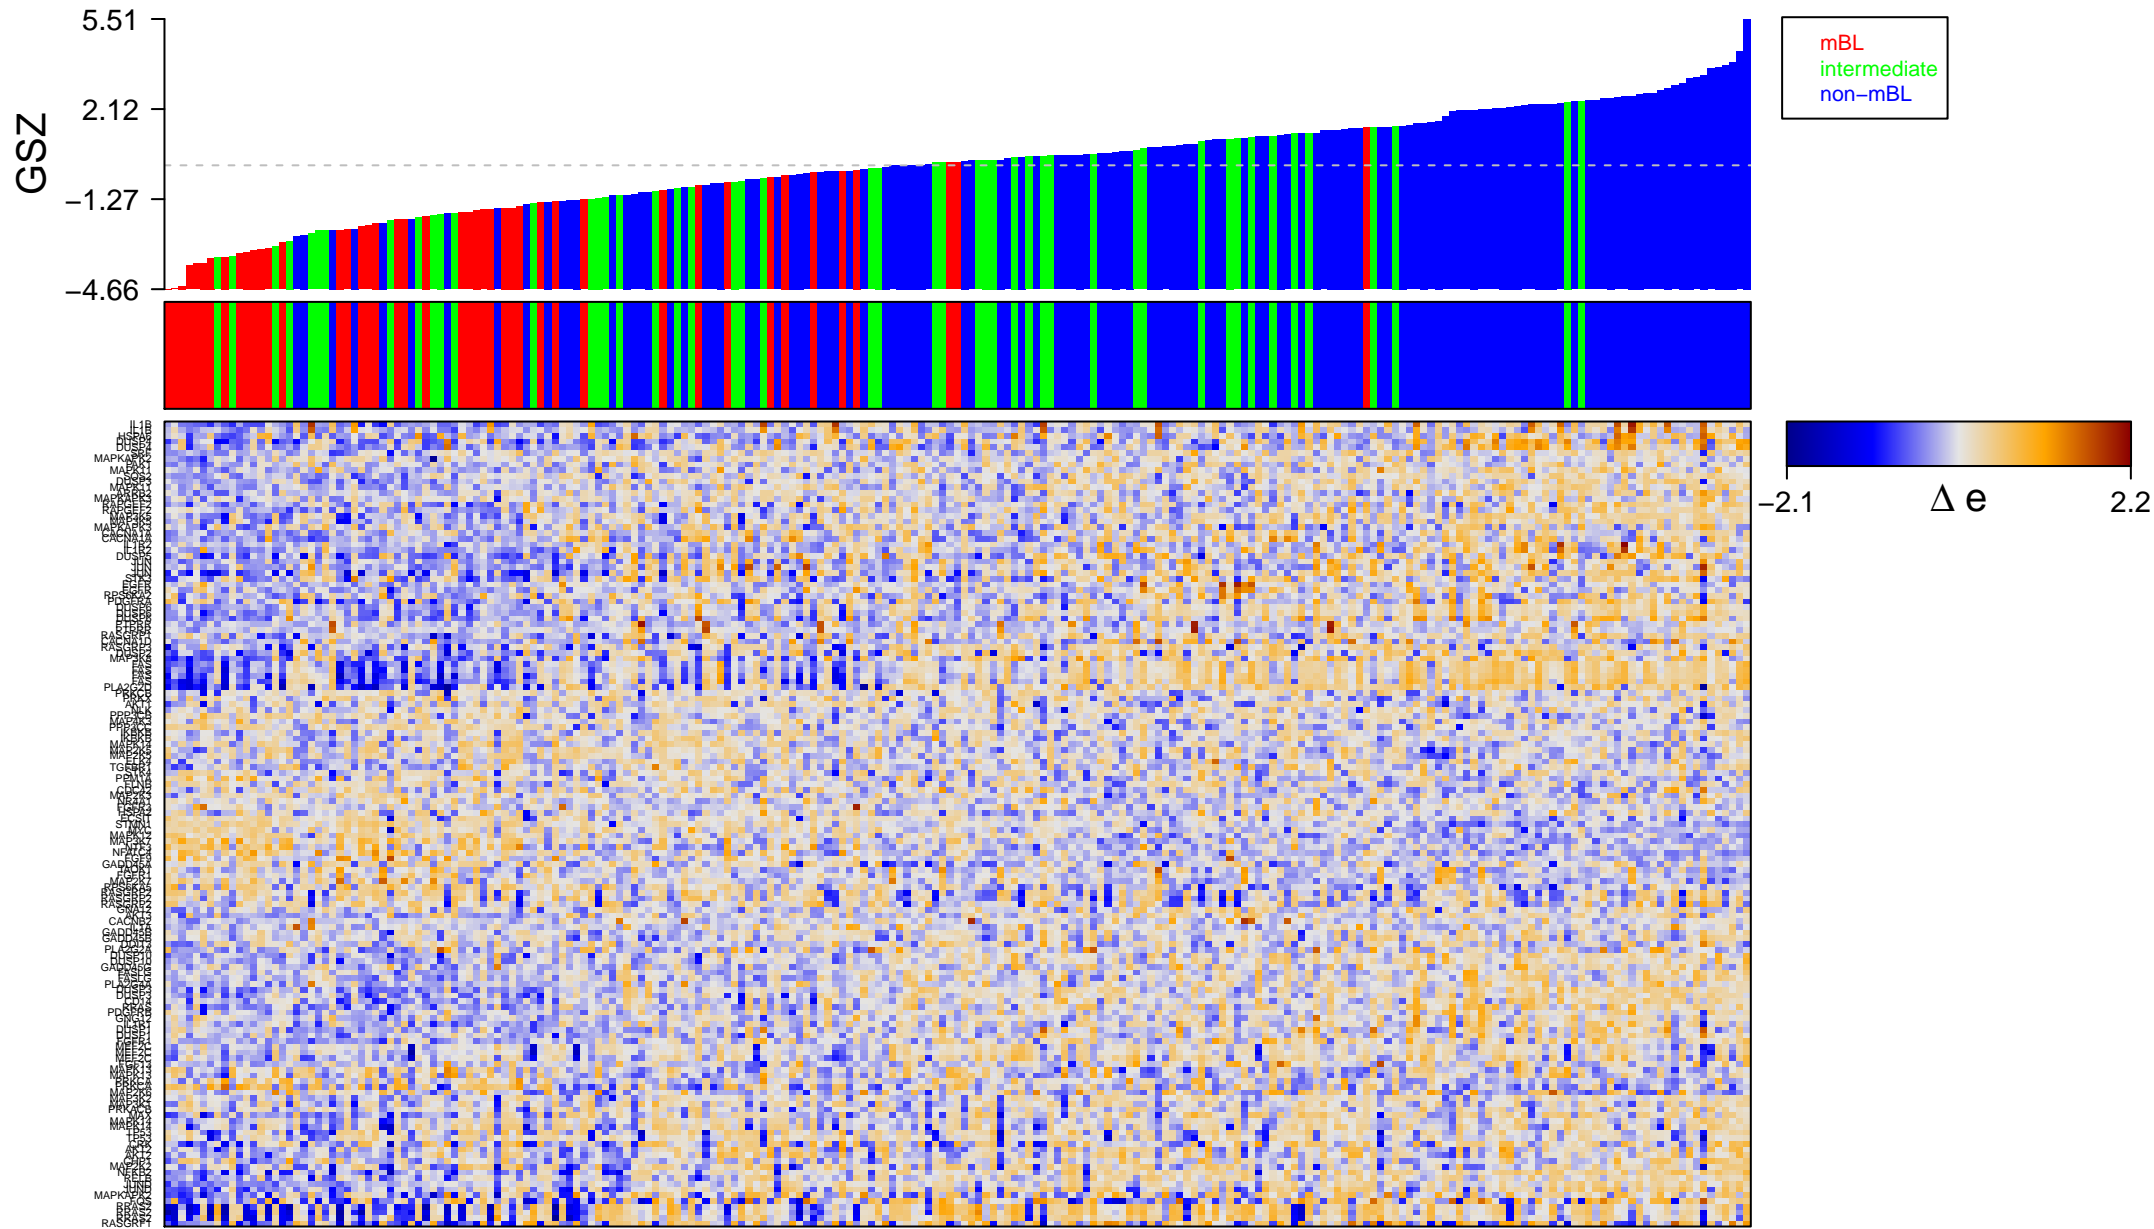

KEGG_MAPK_SIGNALING_PATHWAY

KEGG_MAPK_SIGNALING_PATHWAY

■ on
■ -
□ off

KEGG_MAPK_SIGNALING_PATHWAY