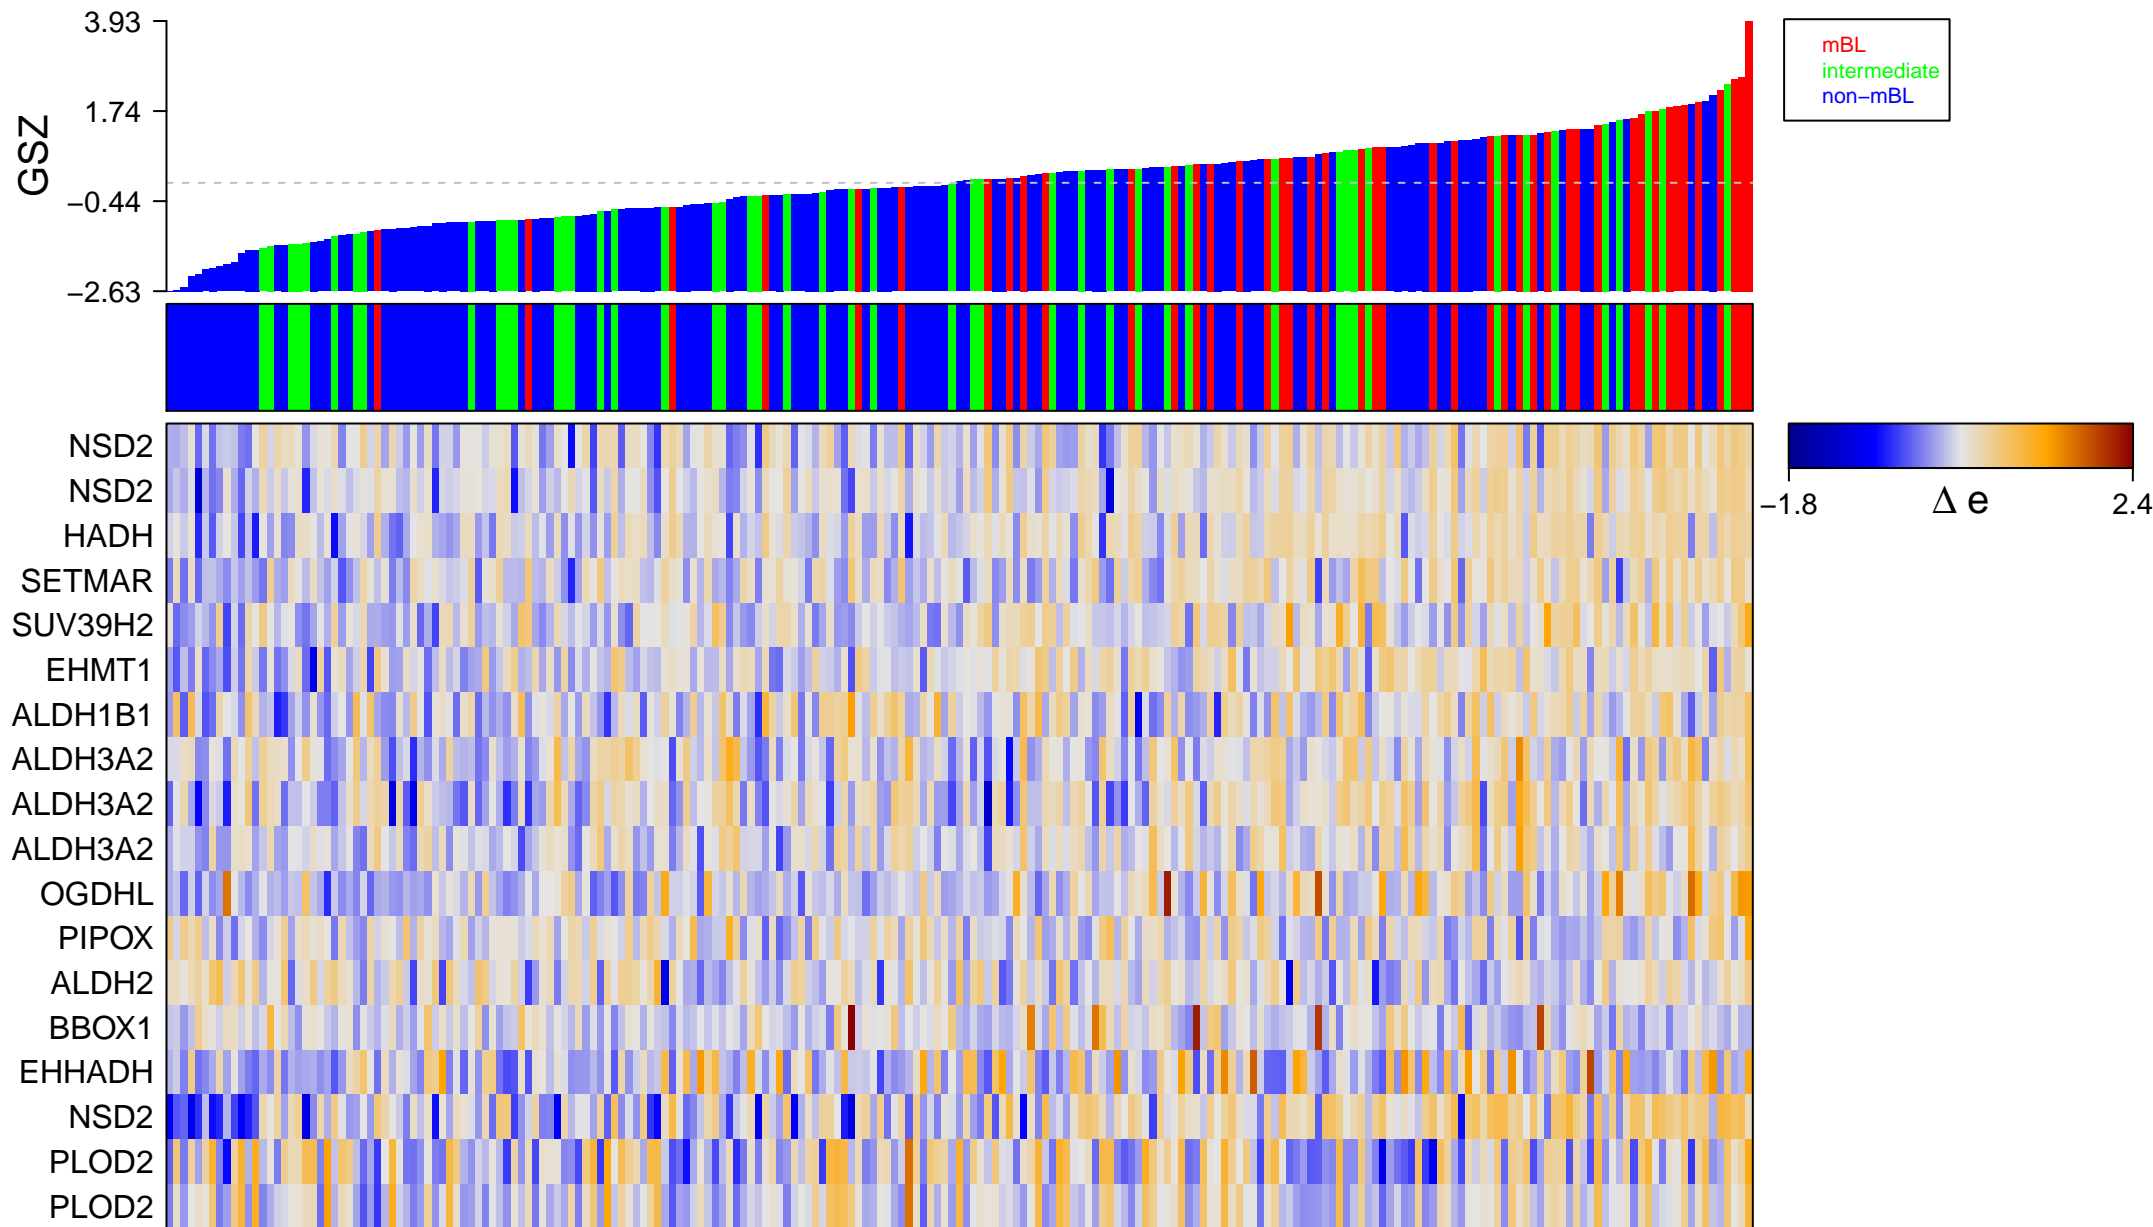

# KEGG\_LYSINE\_DEGRADATION

# KEGG\_LYSINE\_DEGRADATION

■ on  
■ -  
□ off