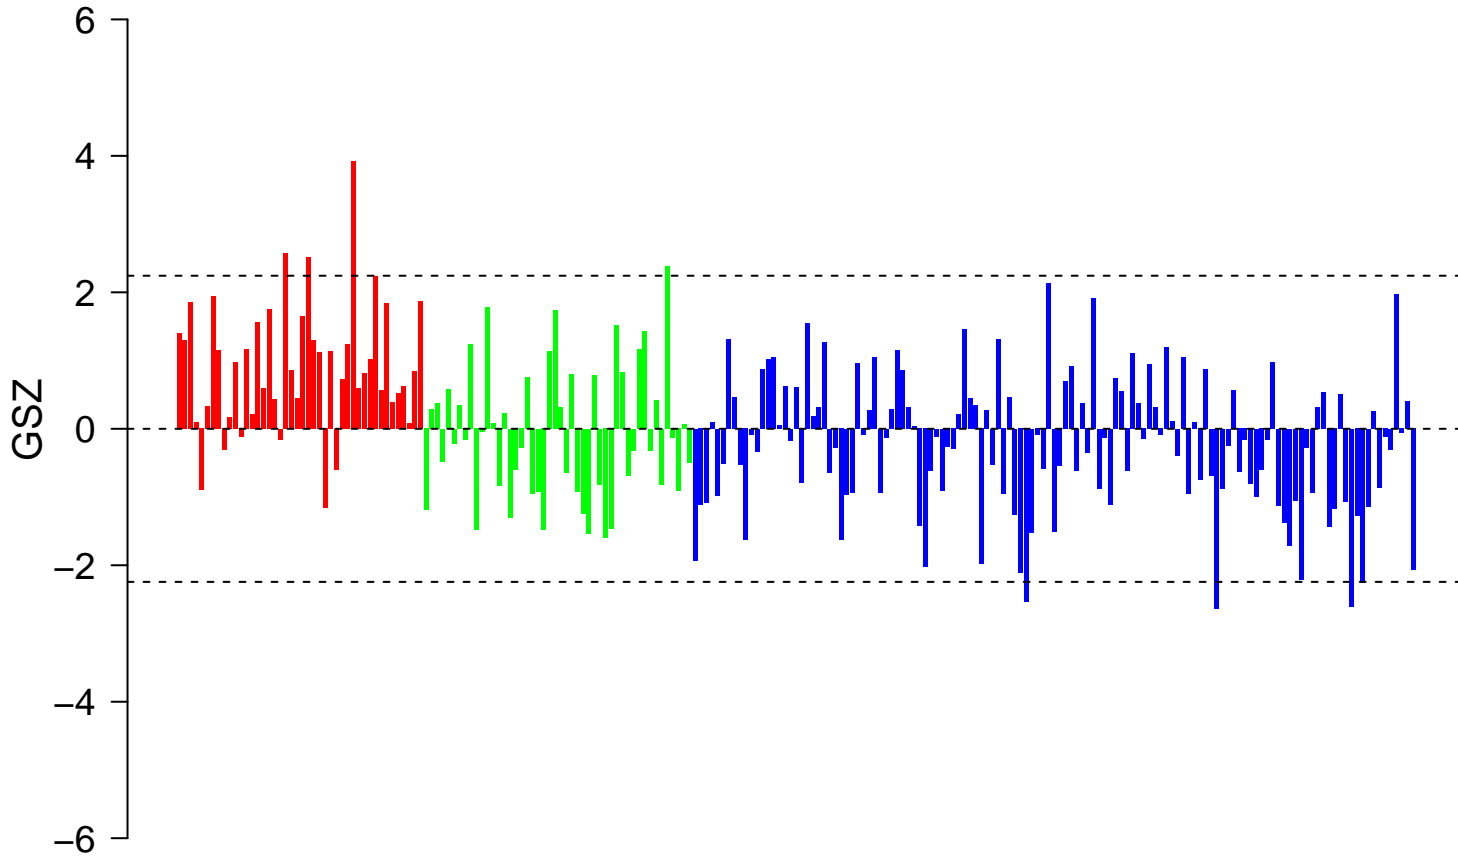

# KEGG\_LYSINE\_DEGRADATION

# KEGG\_LYSINE\_DEGRADATION

■ on  
■ -  
□ off