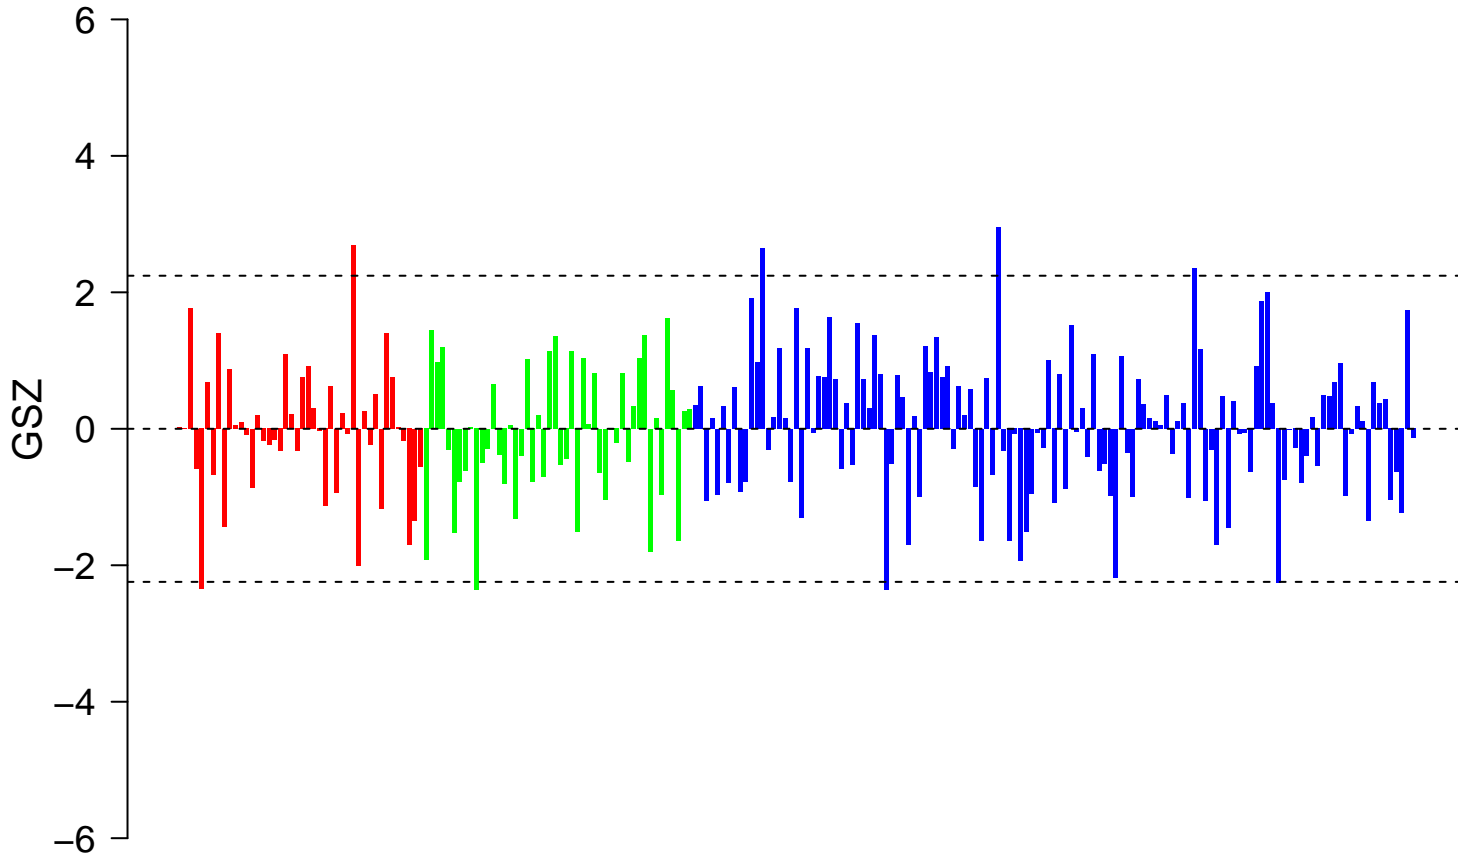

# KEGG\_LIMONENE\_AND\_PINENE\_DEGRADATION