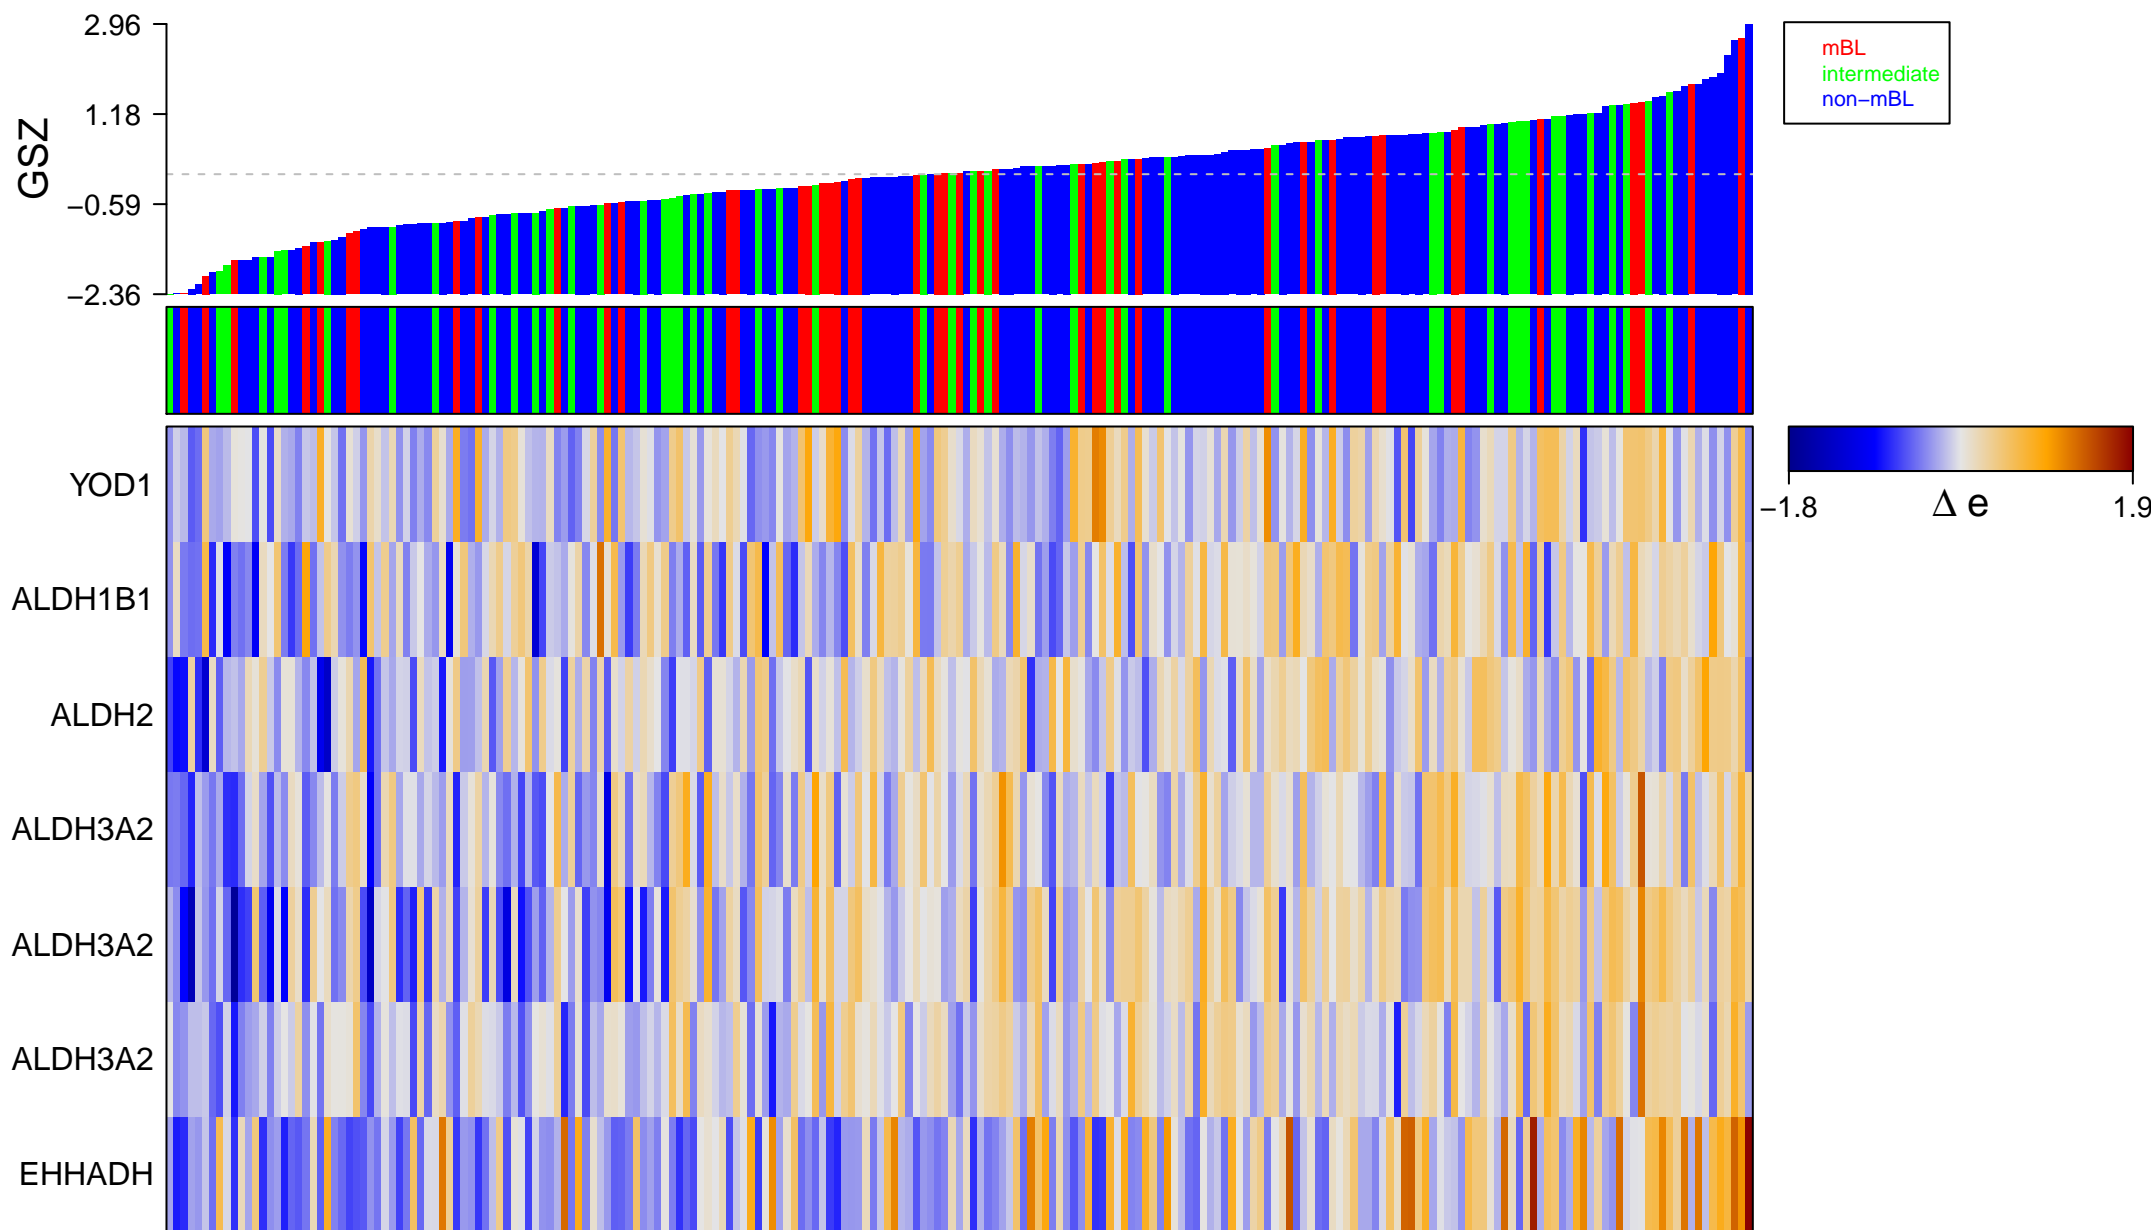

# KEGG\_LIMONENE\_AND\_PINENE\_DEGRADATION