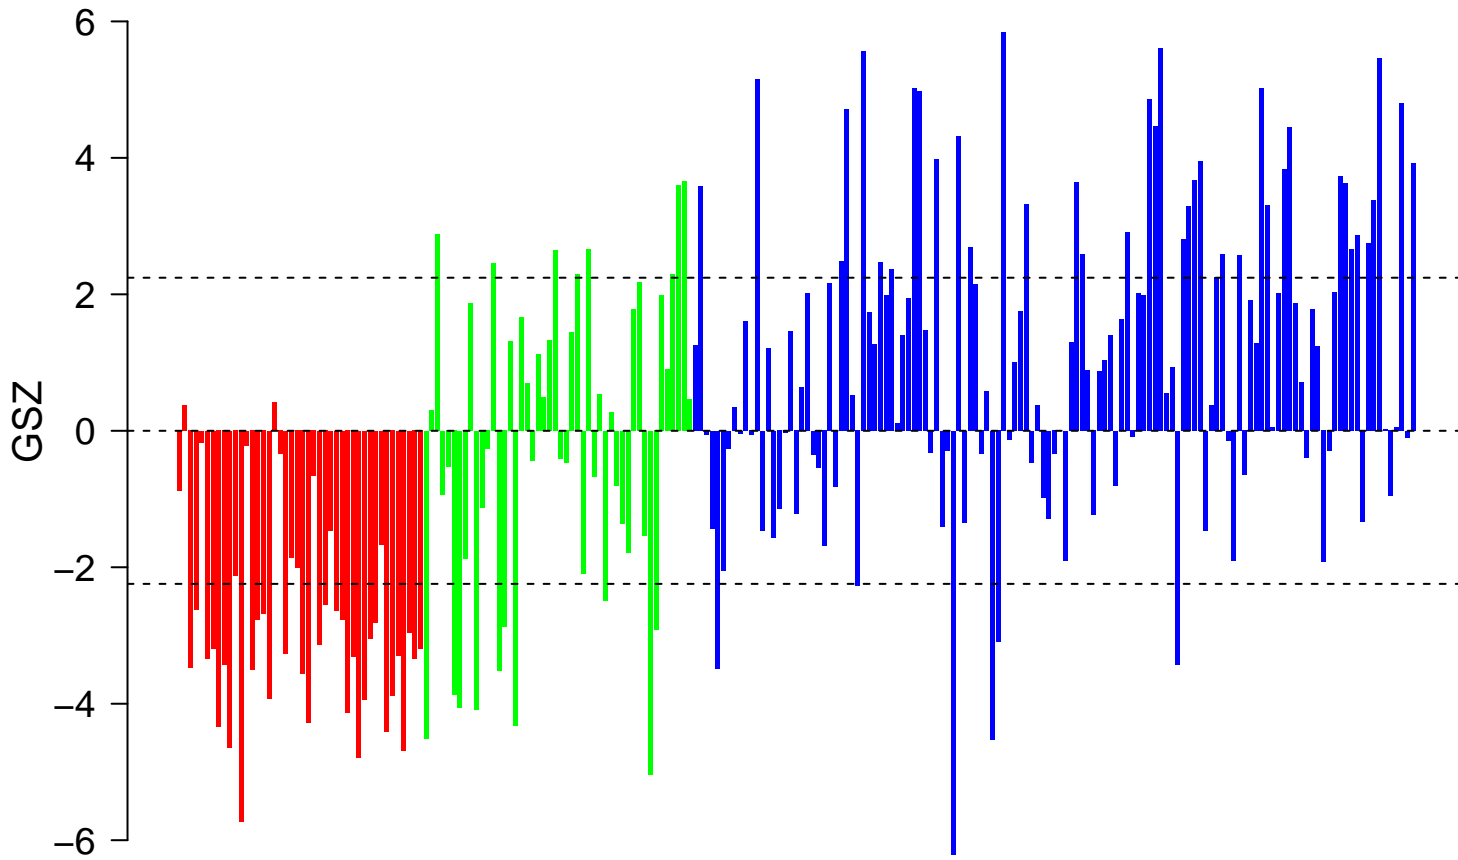

KEGG_LEUKOCYTE_TRANSENDOTHELIAL_MIGRATION

■ on
■ -
□ off

KEGG_LEUKOCYTE_TRANSENDOTHELIAL_MIGRATION